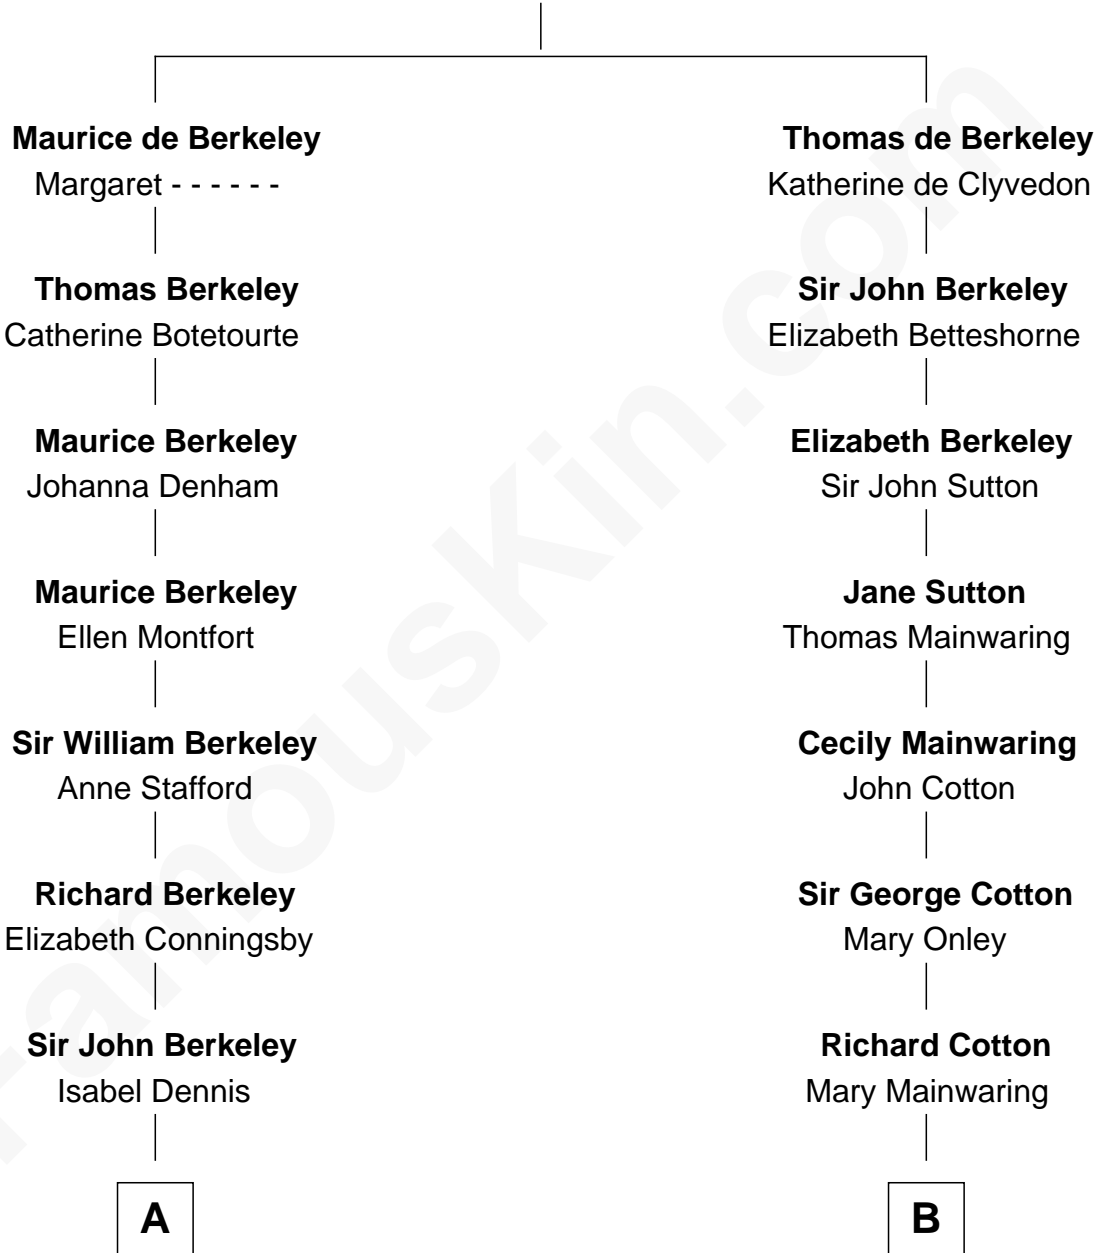

FamousKin.com
Relationship Chart of
George H. W. Bush
41st U.S. President

14th cousin 7 times removed of
C. W. Post
Founder of Post Cereals

Sir Maurice de Berkeley
 Eve la Zouche

C

—
Samuel Howard Fay
Susan Montfort Shellman

—
Harriet Eleanor Fay
Rev. James Smith Bush

—
Samuel Prescott Bush
Flora Sheldon

—
Prescott Sheldon Bush
Dorothy Wear Walker

—
George H. W. Bush
41st U.S. President

FamousKin.com