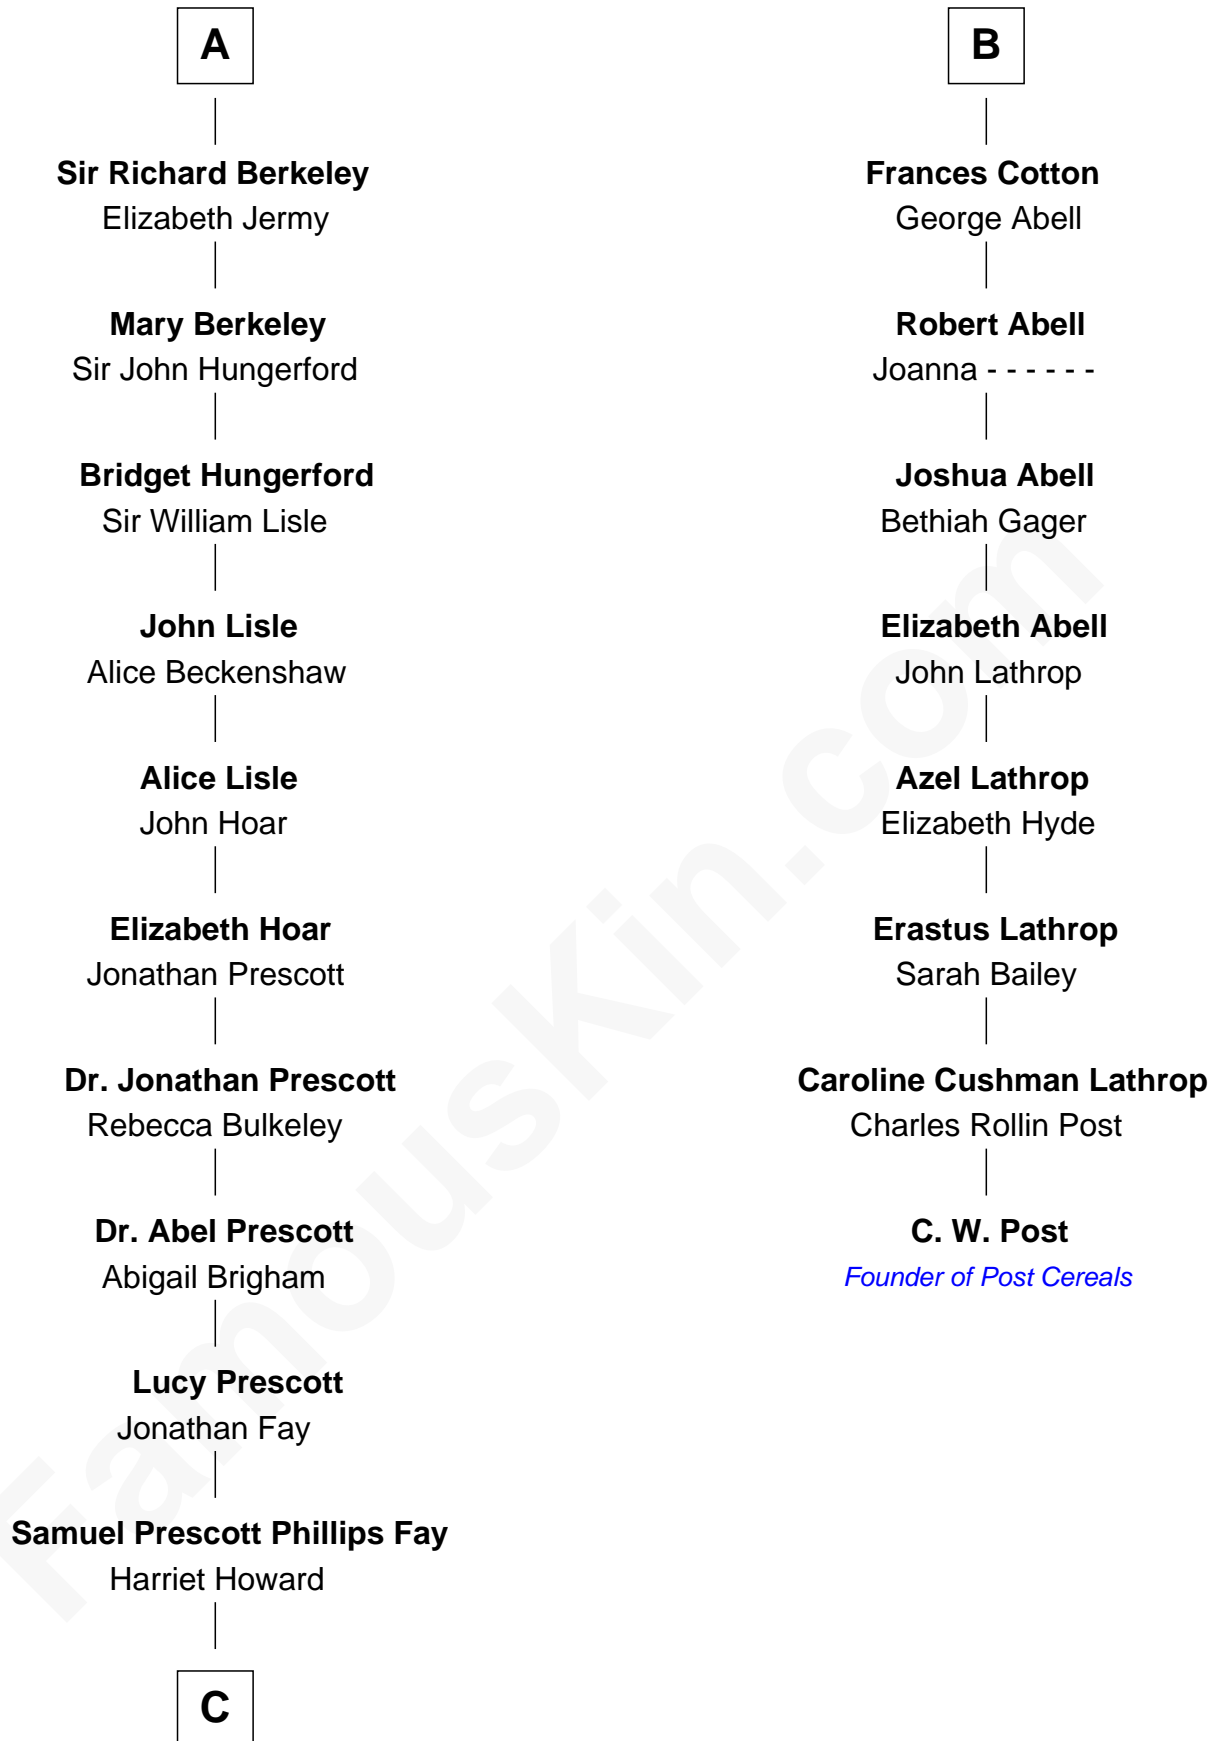

FamousKin.com
Relationship Chart of
George H. W. Bush
41st U.S. President

14th cousin 7 times removed of
C. W. Post
Founder of Post Cereals

Sir Maurice de Berkeley
 Eve la Zouche

C

—
Samuel Howard Fay
Susan Montfort Shellman

—
Harriet Eleanor Fay
Rev. James Smith Bush

—
Samuel Prescott Bush
Flora Sheldon

—
Prescott Sheldon Bush
Dorothy Wear Walker

—
George H. W. Bush
41st U.S. President

FamousKin.com