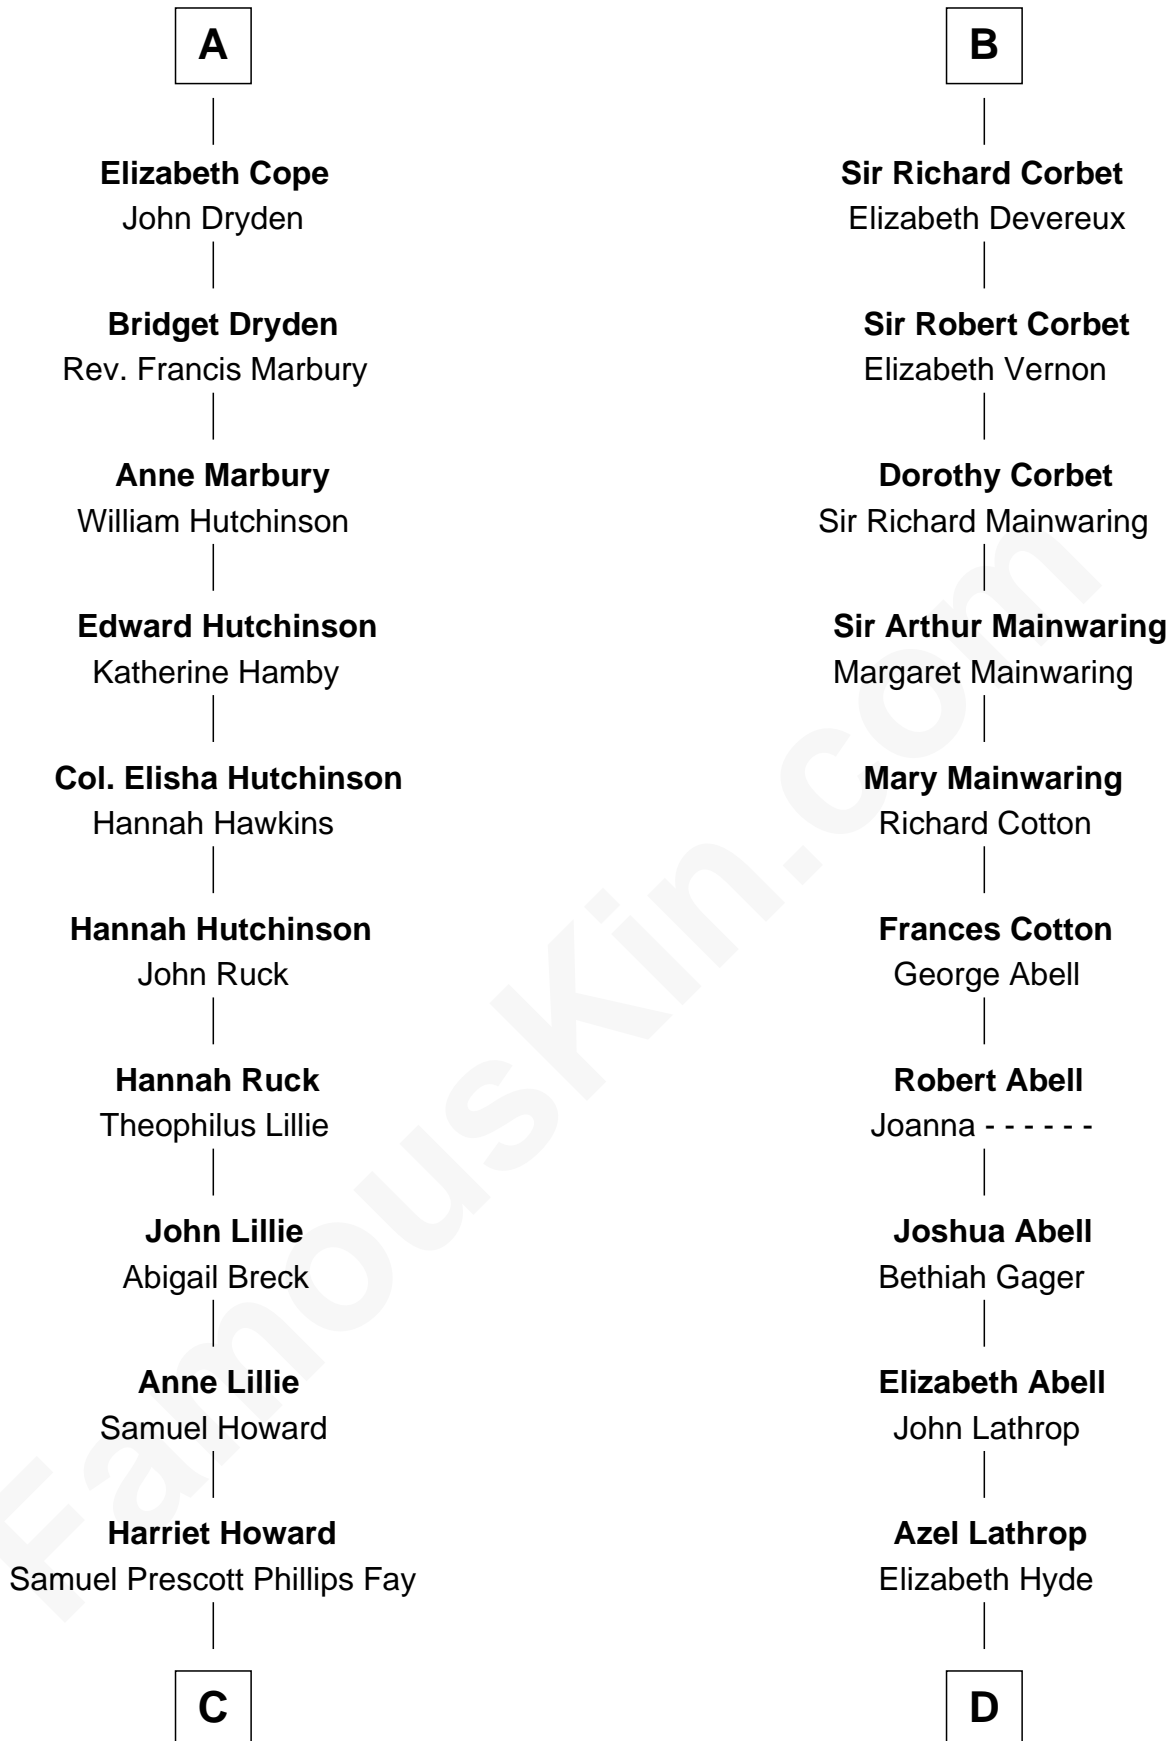

**FamousKin.com**  
**Relationship Chart of**  
**George H. W. Bush**  
*41st U.S. President*

**19th cousin 2 times removed of**  
**C. W. Post**  
*Founder of Post Cereals*

**C**

**Samuel Howard Fay**  
Susan Montfort Shellman

**Harriet Eleanor Fay**  
Rev. James Smith Bush

**Samuel Prescott Bush**  
Flora Sheldon

**Prescott Sheldon Bush**  
Dorothy Wear Walker

**George H. W. Bush**  
*41st U.S. President*

**D**

**Erastus Lathrop**  
Sarah Bailey

**Caroline Cushman Lathrop**  
Charles Rollin Post

**C. W. Post**  
*Founder of Post Cereals*