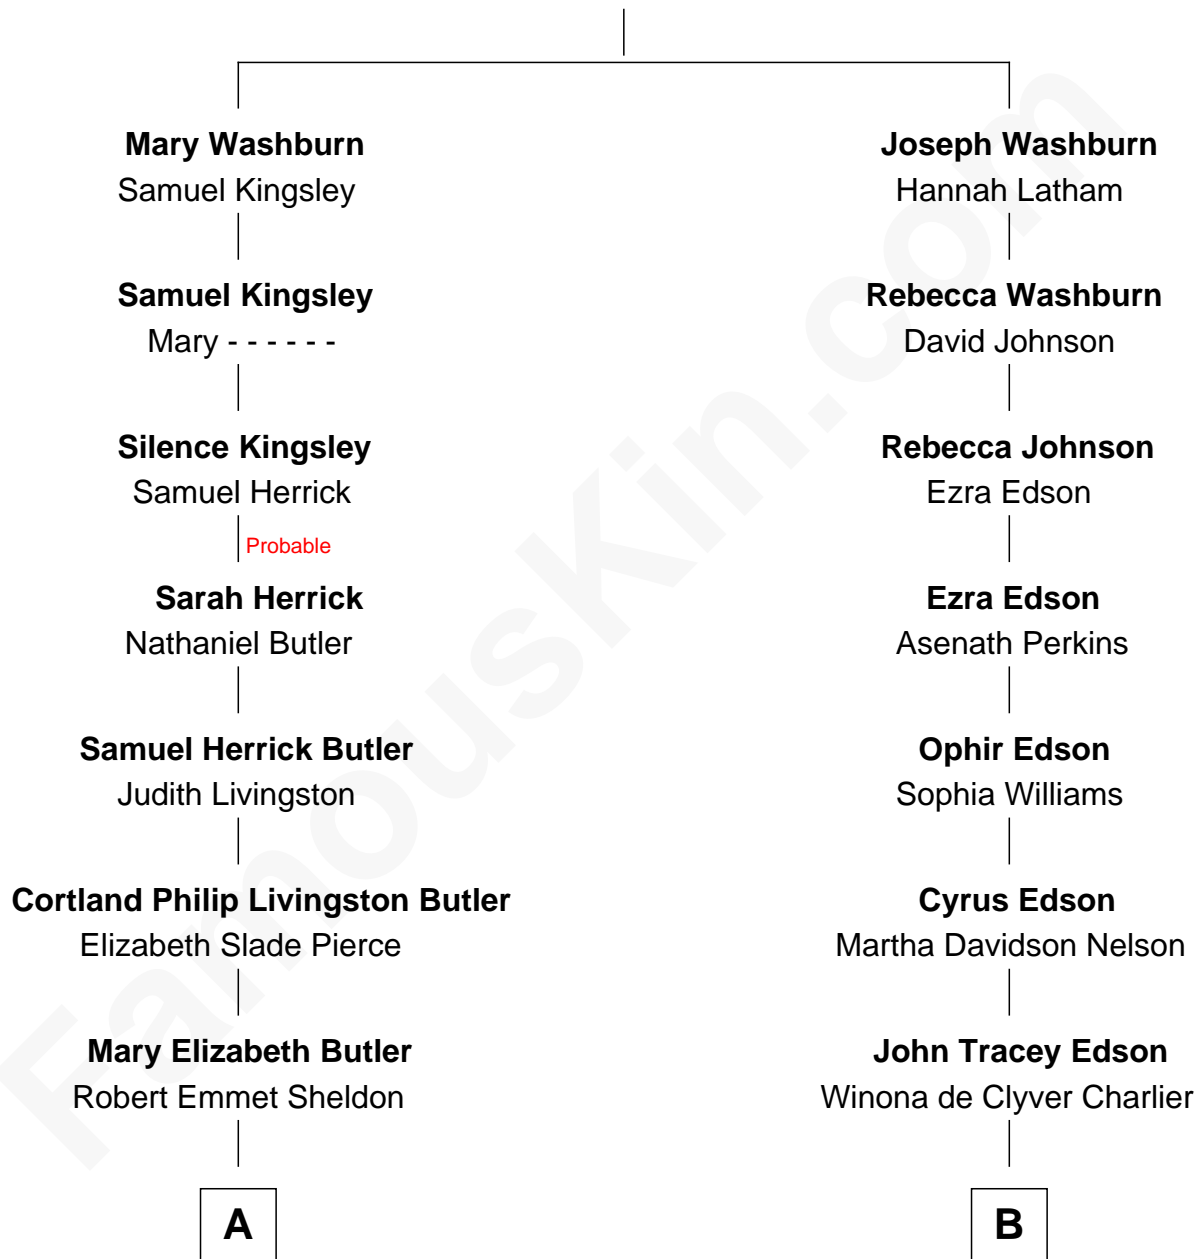

FamousKin.com Relationship Chart of

George H. W. Bush

41st U.S. President

8th cousin 1 time removed of

Pete Seeger

American Folk Singer

John Washburn

Elizabeth Mitchell

FamousKin.com