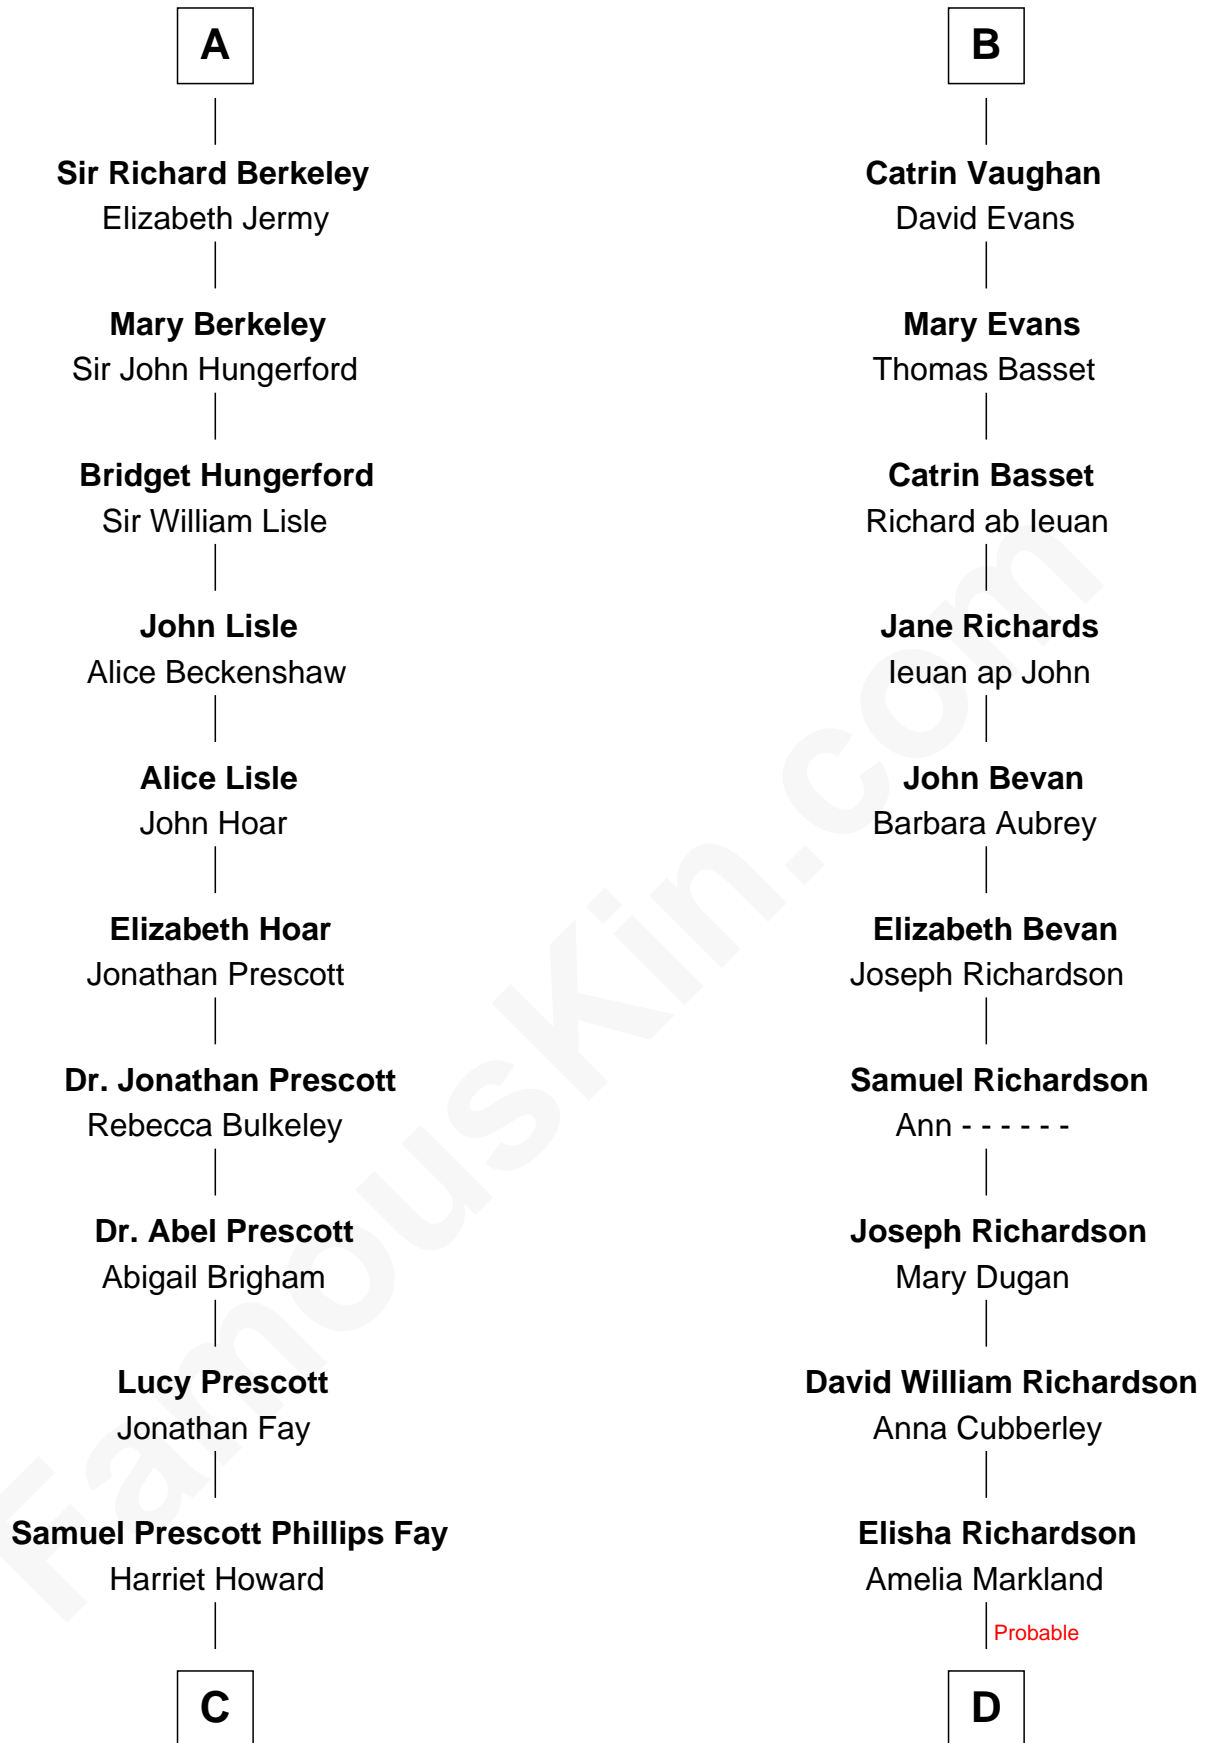

FamousKin.com Relationship Chart of

George H. W. Bush

41st U.S. President

21st cousin of

Sally Ride

1st American Woman in Space

Sir Warin Trussell
Maud de St. Philibert

C

Samuel Howard Fay
Susan Montfort Shellman

Harriet Eleanor Fay
Rev. James Smith Bush

Samuel Prescott Bush
Flora Sheldon

Prescott Sheldon Bush
Dorothy Wear Walker

George H. W. Bush
41st U.S. President

D

William Cubberly Richardson
Mary Ann Lee

Charles Everroad Richardson
Blanche Gibson

Jennie Mae Richardson
Thomas Vernam Ride

Dale Burdell Ride
Carol Joyce Anderson

Sally Ride
1st American Woman in Space

FamousKin.com