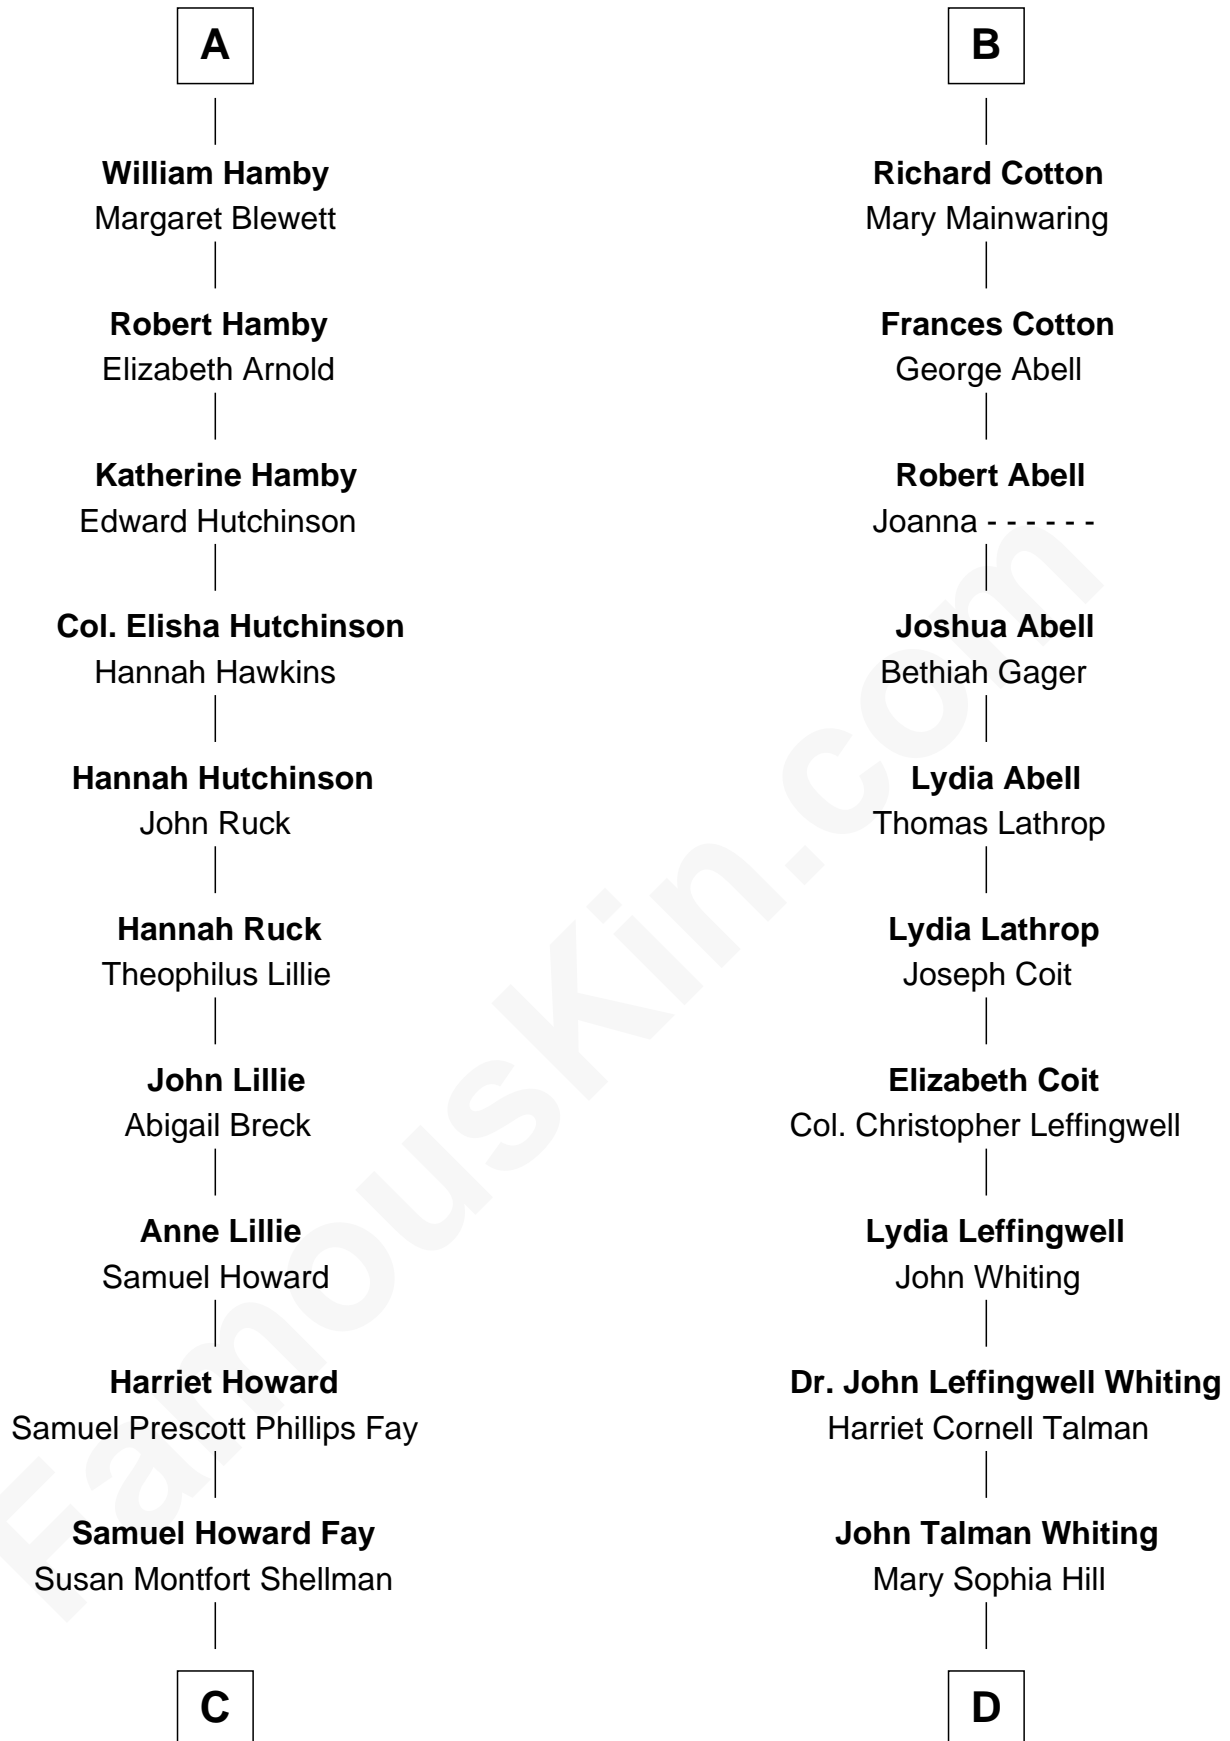

FamousKin.com Relationship Chart of

George H. W. Bush

41st U.S. President

20th cousin of

Adlai Stevenson III

U.S. Senator from Illinois

Sir Philip le Despencer

Joan de Cobham

Thomas Mainwaring

Cecily Mainwaring

John Cotton

Sir George Cotton

Mary Onley

B

C

Harriet Eleanor Fay
Rev. James Smith Bush

Samuel Prescott Bush
Flora Sheldon

Prescott Sheldon Bush
Dorothy Wear Walker

George H. W. Bush
41st U.S. President

D

Mary DeGama Whiting
William Borden

John Borden
Ellen Wallace Waller

Ellen Borden
Adlai Ewing Stevenson