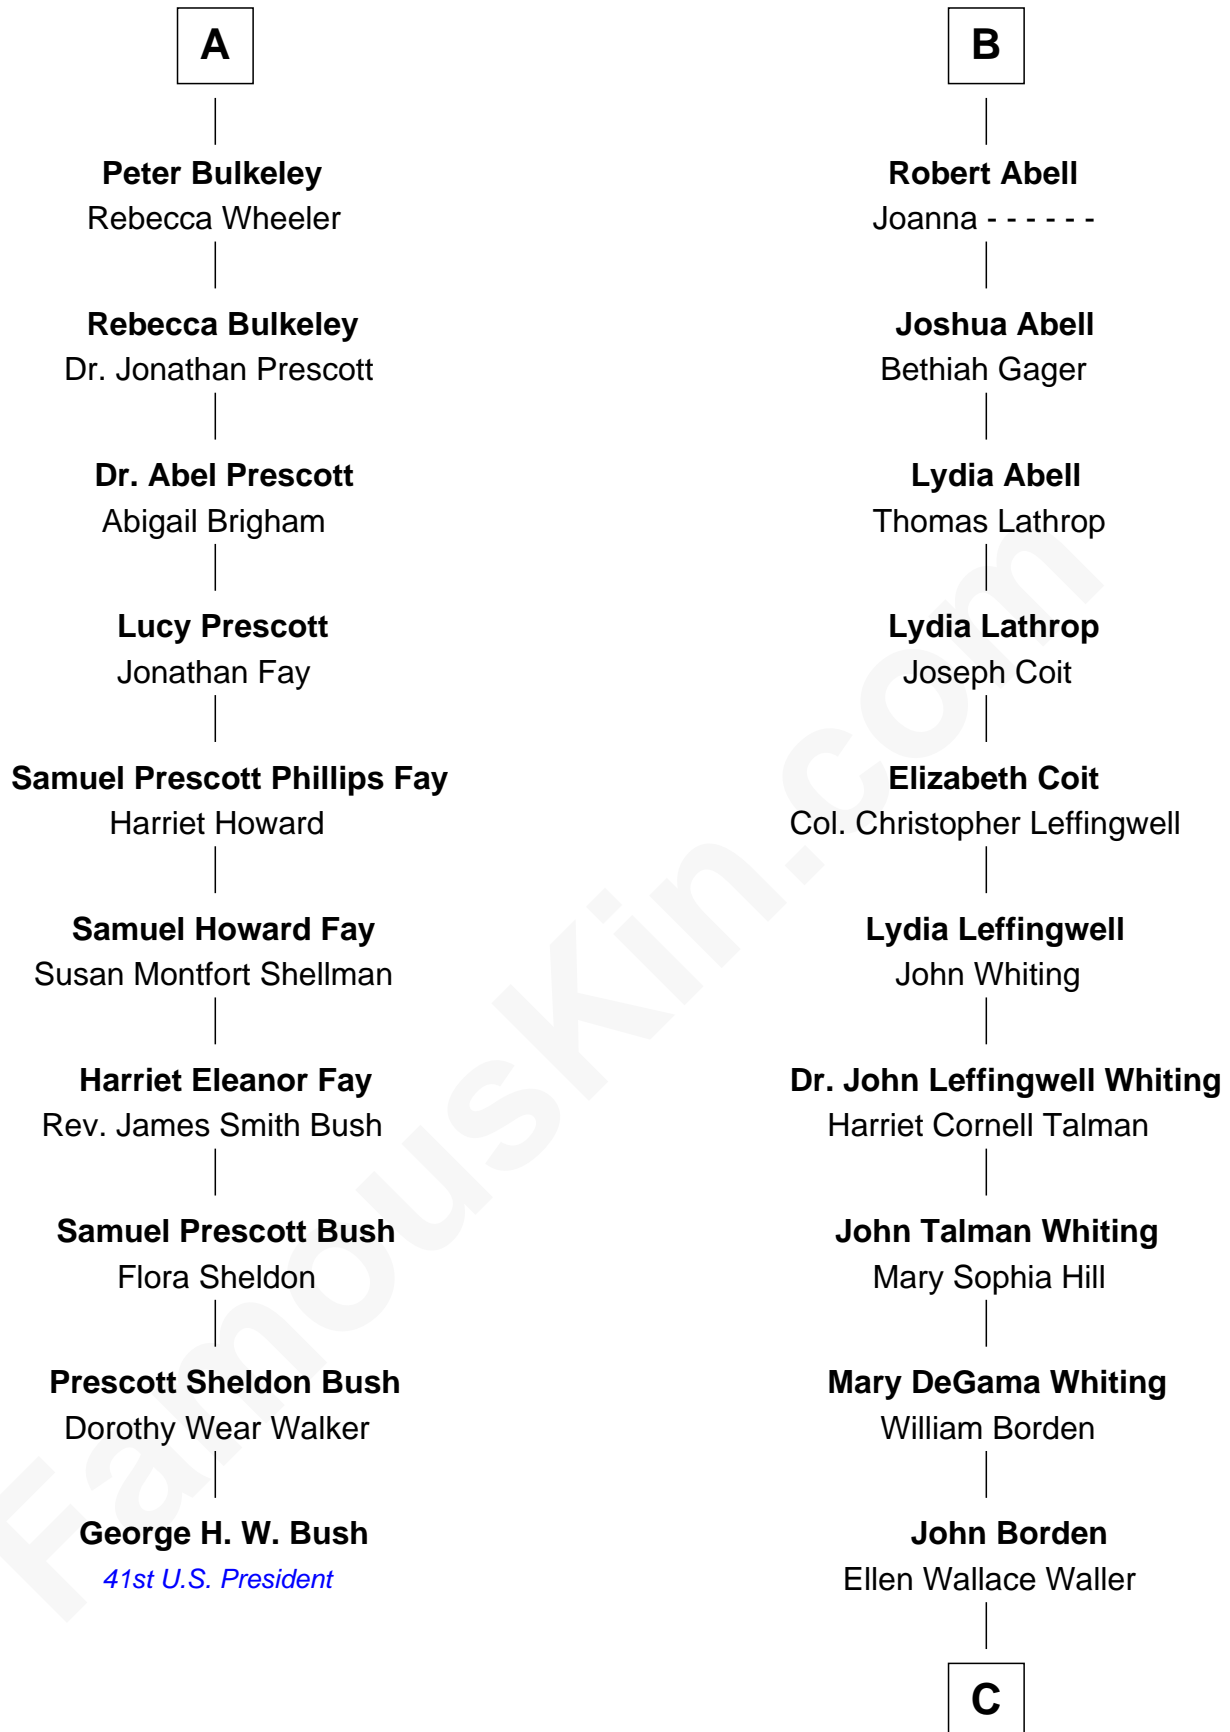

FamousKin.com
Relationship Chart of
George H. W. Bush
41st U.S. President

16th cousin 2 times removed of
Adlai Stevenson III
U.S. Senator from Illinois

C

Ellen Borden

Adlai Ewing Stevenson

Adlai Stevenson III

U.S. Senator from Illinois

FamousKin.com