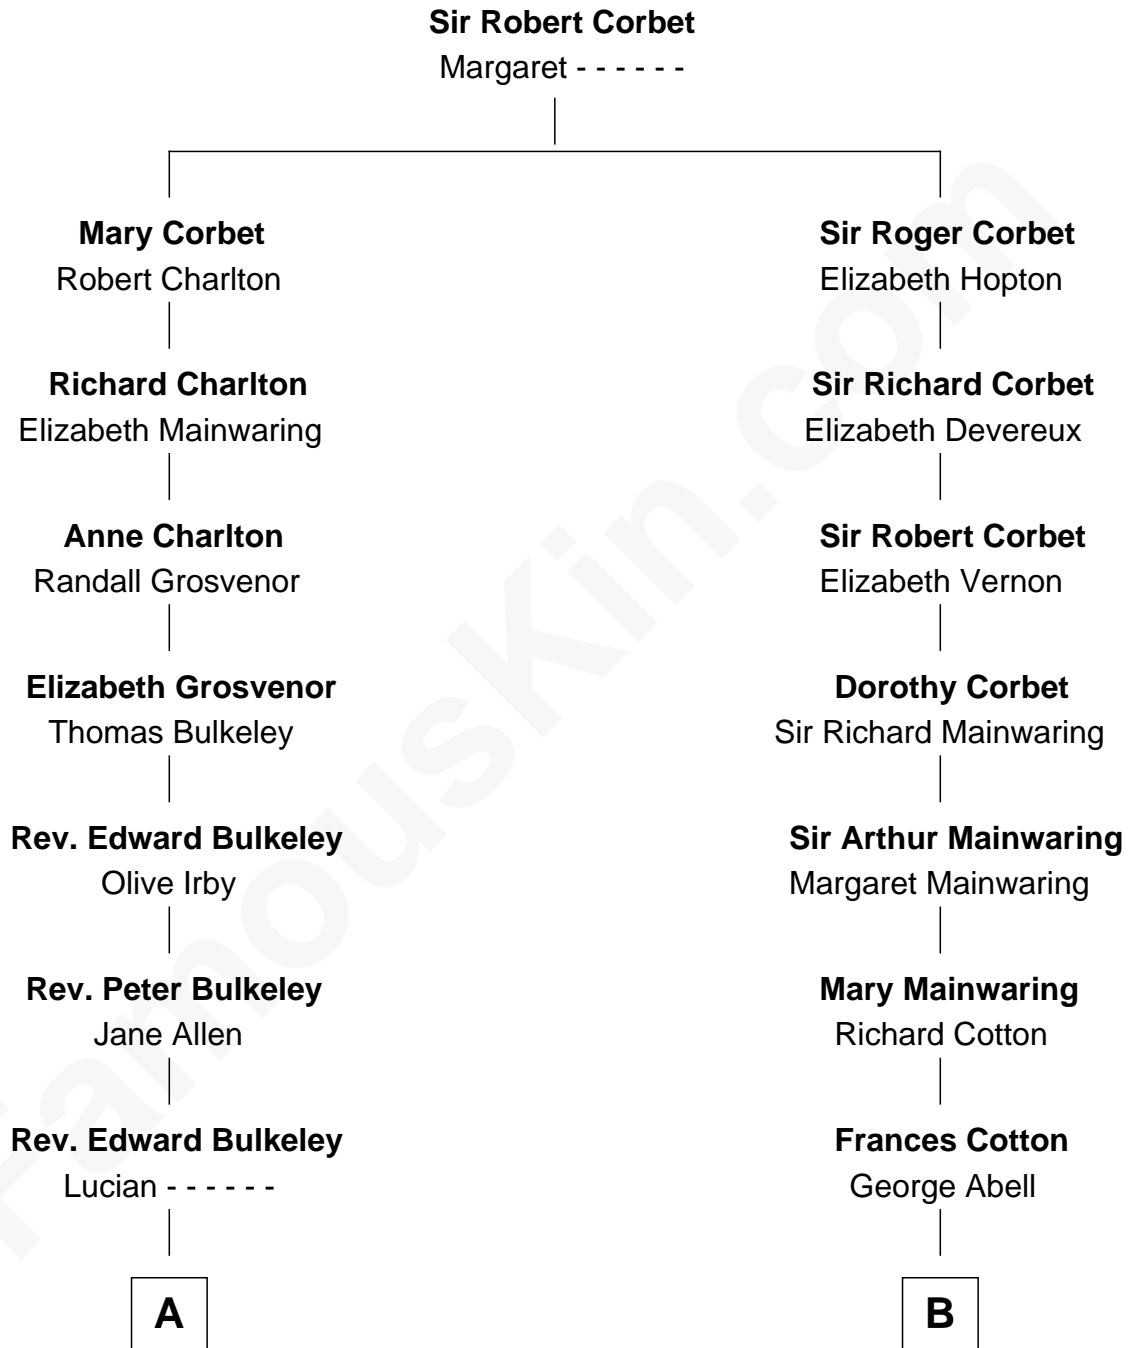

FamousKin.com
Relationship Chart of
George H. W. Bush
41st U.S. President

16th cousin 2 times removed of
Adlai Stevenson III
U.S. Senator from Illinois

C

Ellen Borden

Adlai Ewing Stevenson

Adlai Stevenson III

U.S. Senator from Illinois

FamousKin.com