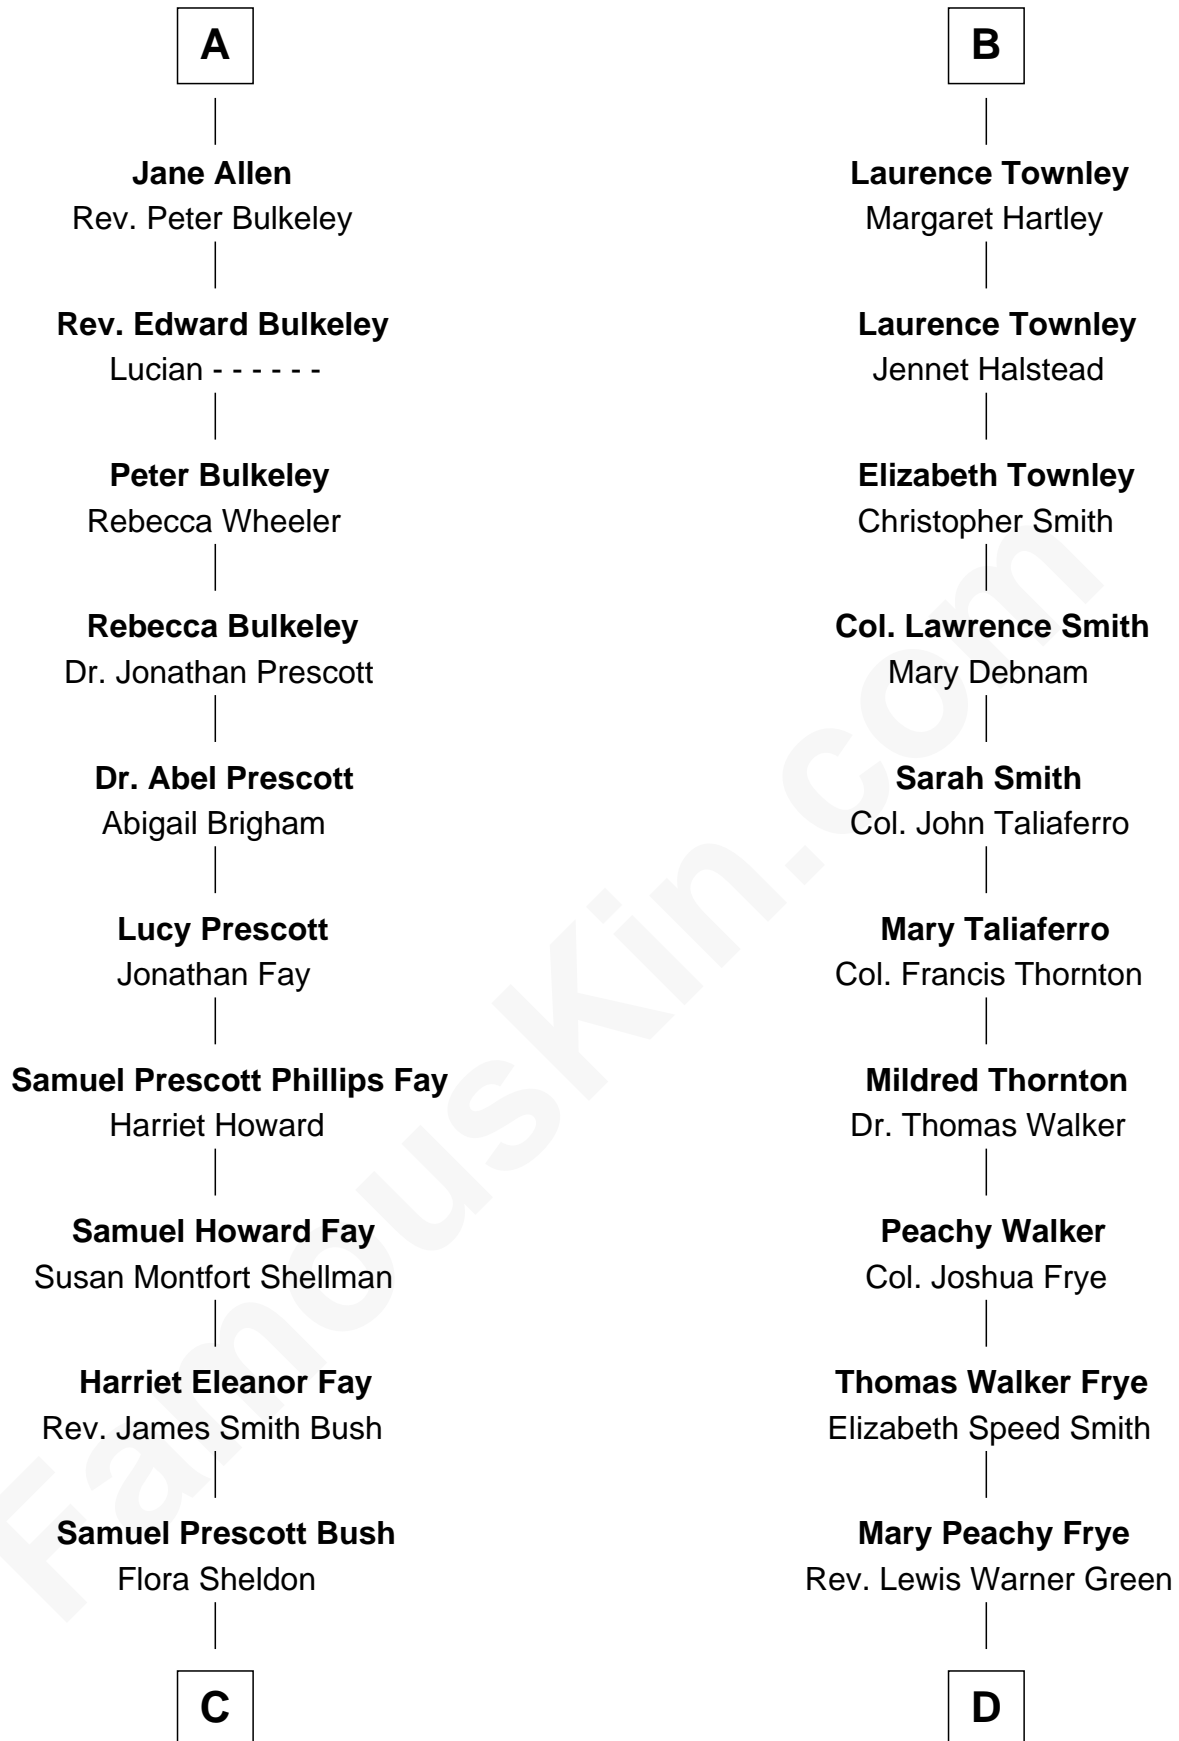

FamousKin.com
Relationship Chart of
George H. W. Bush
41st U.S. President

18th cousin 2 times removed of
Adlai Stevenson III
U.S. Senator from Illinois

C

Prescott Sheldon Bush

Dorothy Wear Walker

George H. W. Bush

41st U.S. President

D

Letitia Green

Adlai Ewing Stevenson

Lewis Green Stevenson

Helen Louise Davis

Adlai Ewing Stevenson

Ellen Borden

Adlai Stevenson III

U.S. Senator from Illinois

FamousKin.com