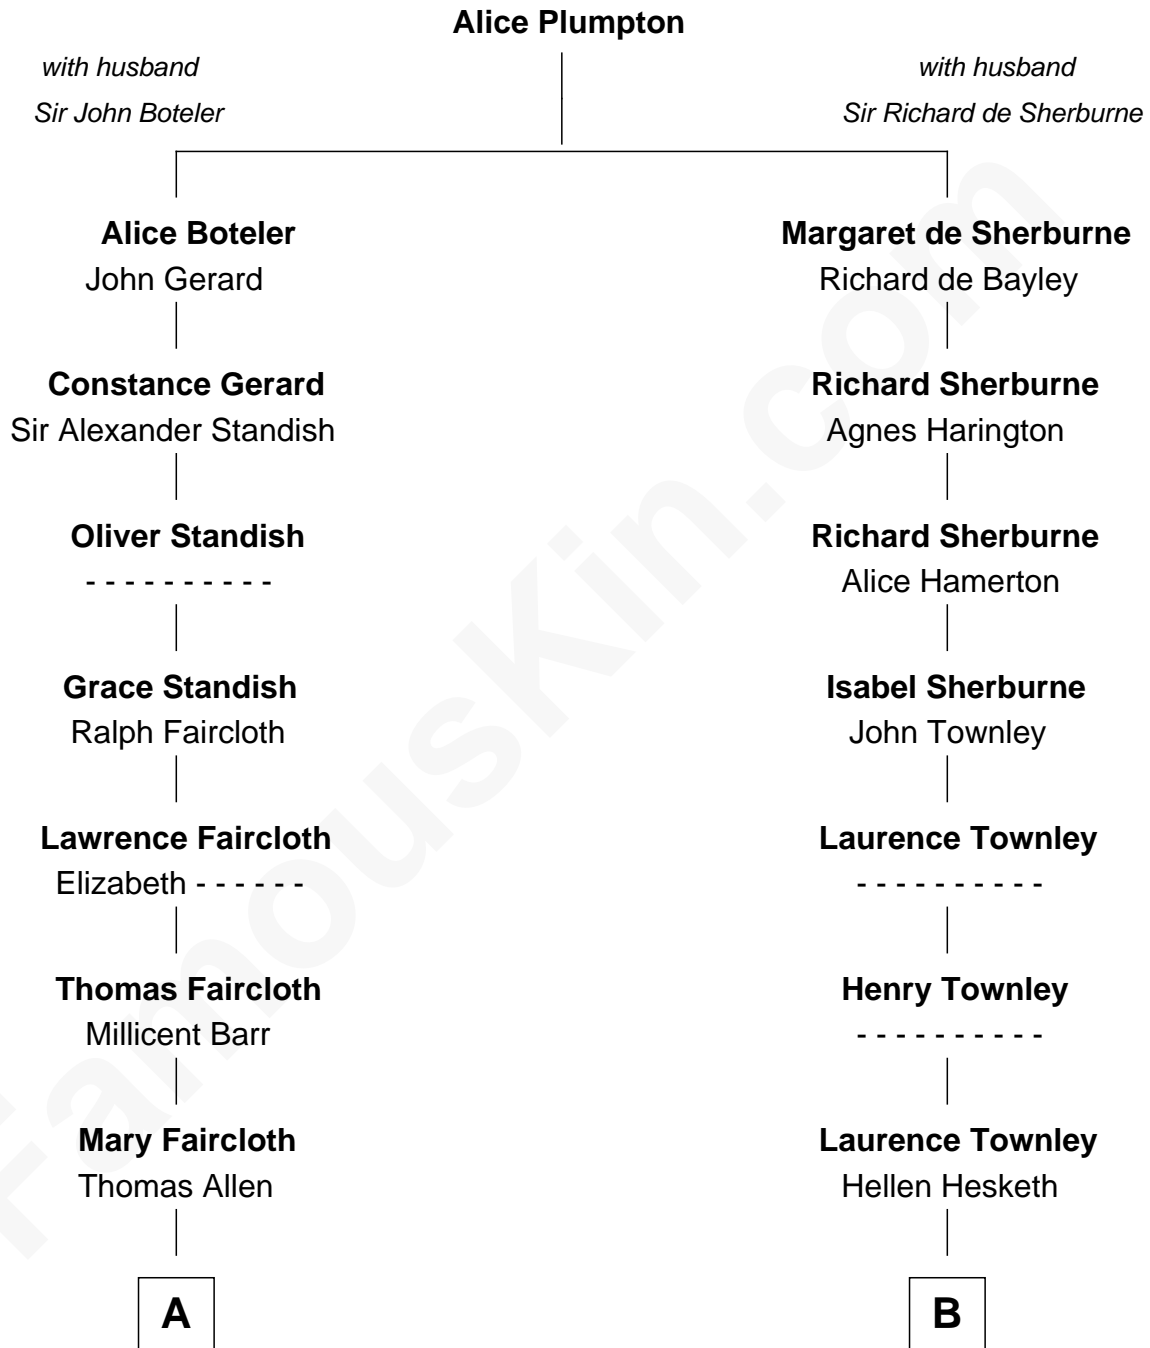

FamousKin.com
Relationship Chart of
George H. W. Bush
41st U.S. President

18th cousin 2 times removed of
Adlai Stevenson III
U.S. Senator from Illinois

C

Prescott Sheldon Bush

Dorothy Wear Walker

George H. W. Bush

41st U.S. President

D

Letitia Green

Adlai Ewing Stevenson

Lewis Green Stevenson

Helen Louise Davis

Adlai Ewing Stevenson

Ellen Borden

Adlai Stevenson III

U.S. Senator from Illinois

FamousKin.com