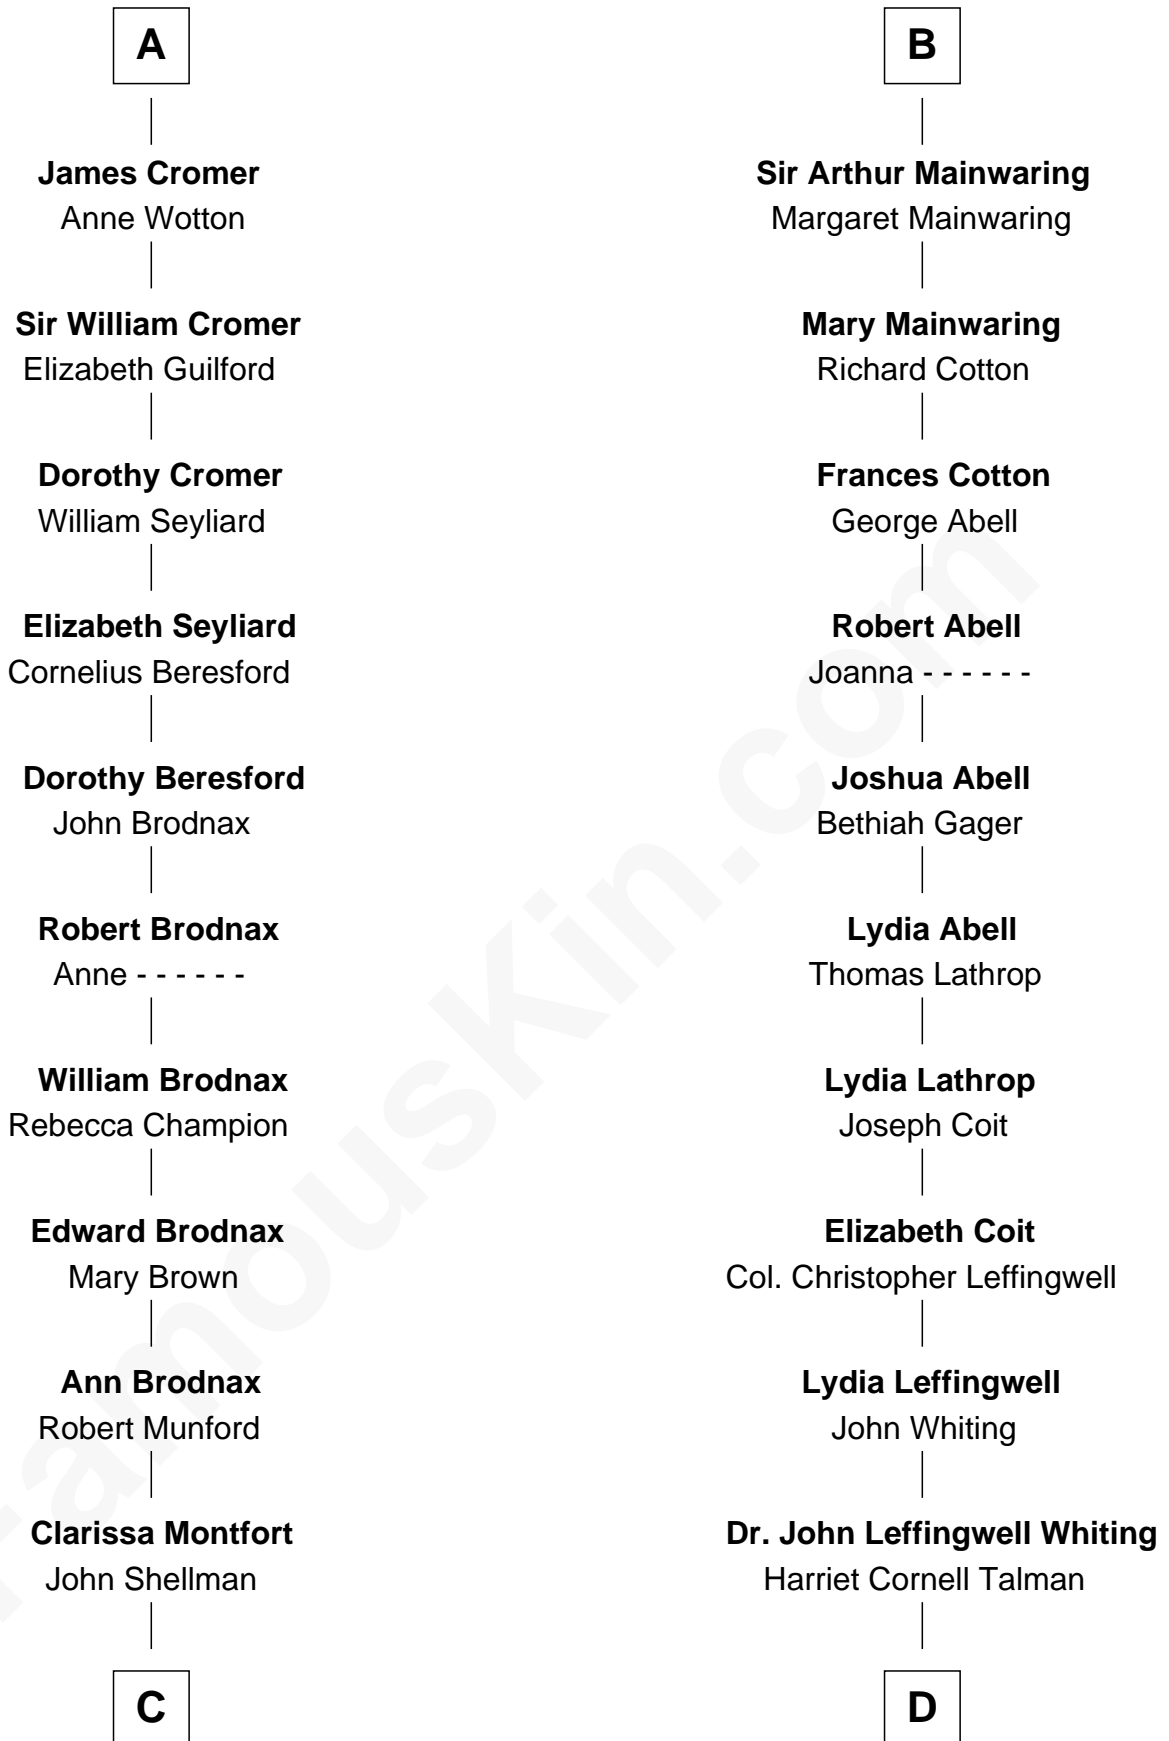

# FamousKin.com Relationship Chart of

**George H. W. Bush**

*41st U.S. President*

21st cousin of

**Adlai Stevenson III**

*U.S. Senator from Illinois*

**Guy de Beauchamp**

Alice de Toeni

Katherine de Mortimer

**Sir William Beauchamp**

Joan Fitzalan

**Joan Beauchamp**

James Butler

**Elizabeth Butler**

John Talbot

**Ann Talbot**

Sir Henry Vernon

**Elizabeth Vernon**

Sir Robert Corbet

**Dorothy Corbet**

Sir Richard Mainwaring

**B**

**C**

**Susan Montfort Shellman**

Samuel Howard Fay

**Harriet Eleanor Fay**

Rev. James Smith Bush

**Samuel Prescott Bush**

Flora Sheldon

**Prescott Sheldon Bush**

Dorothy Wear Walker

**George H. W. Bush**