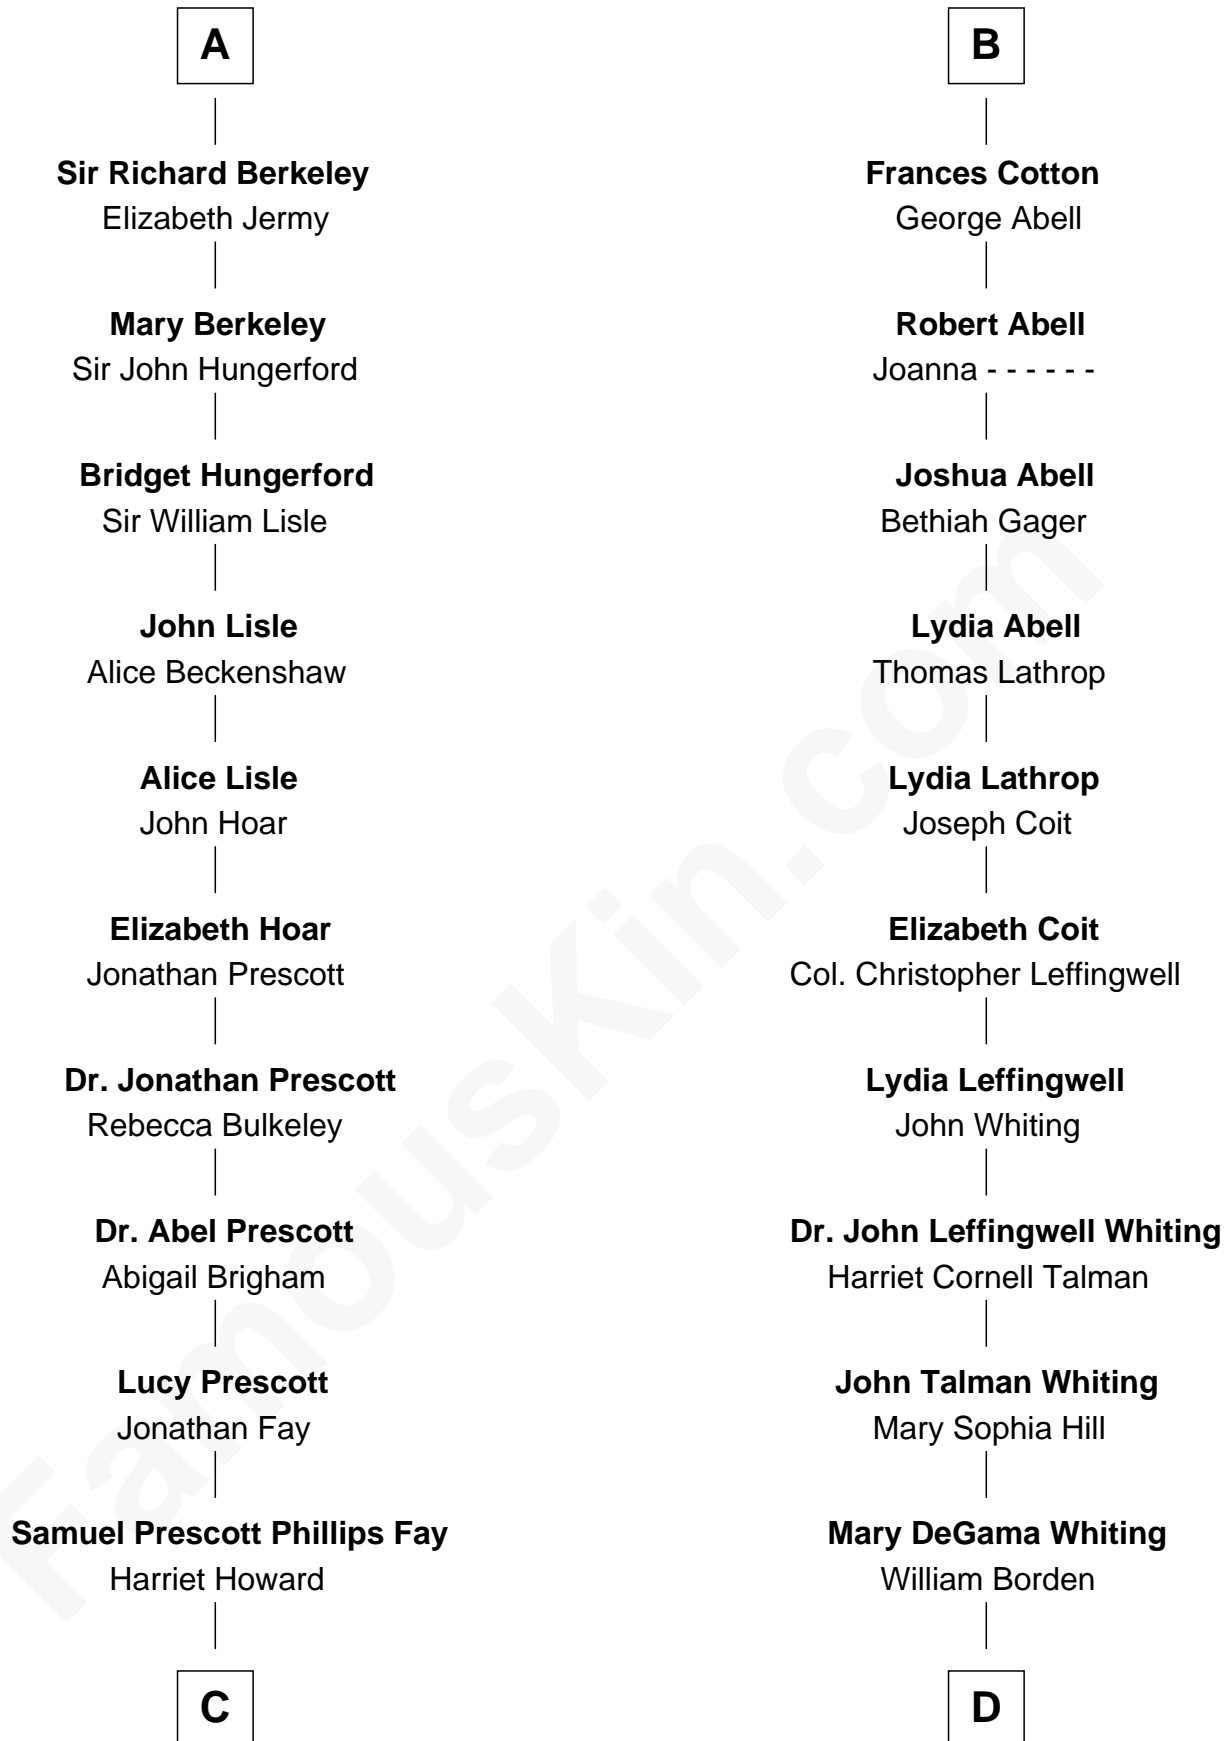

FamousKin.com Relationship Chart of

George H. W. Bush

41st U.S. President

19th cousin 2 times removed of

Adlai Stevenson III

U.S. Senator from Illinois

Sir Maurice de Berkeley

Eve la Zouche

Katherine de Clyvedon

Sir John Berkeley

Elizabeth Betteshorne

Elizabeth Berkeley

Sir John Sutton

Jane Sutton

Thomas Mainwaring

Cecily Mainwaring

John Cotton

Sir George Cotton

Mary Onley

Richard Cotton

Mary Mainwaring

B

C

Samuel Howard Fay
Susan Montfort Shellman

Harriet Eleanor Fay
Rev. James Smith Bush

Samuel Prescott Bush
Flora Sheldon

Prescott Sheldon Bush
Dorothy Wear Walker

George H. W. Bush
41st U.S. President

D

John Borden
Ellen Wallace Waller

Ellen Borden
Adlai Ewing Stevenson