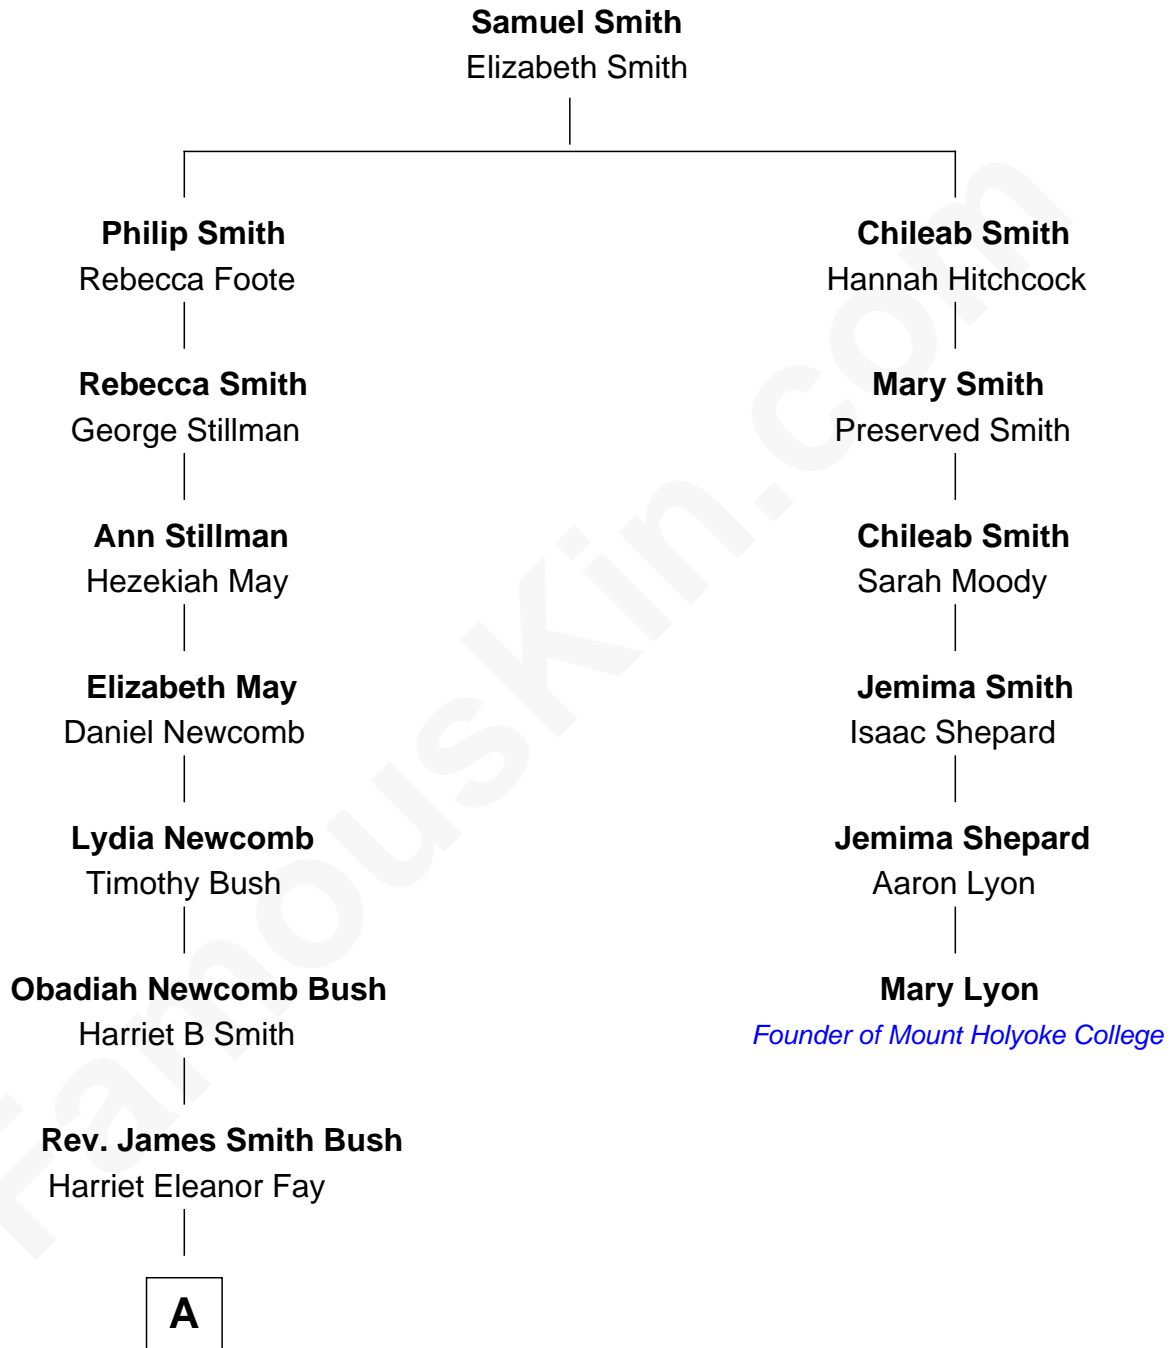

**FamousKin.com**  
**Relationship Chart of**  
**George H. W. Bush**  
*41st U.S. President*

**5th cousin 4 times removed of**  
**Mary Lyon**  
*Founder of Mount Holyoke College*

**A**

Samuel Prescott Bush

Flora Sheldon

Prescott Sheldon Bush

Dorothy Wear Walker

George H. W. Bush

*41st U.S. President*

FamousKin.com