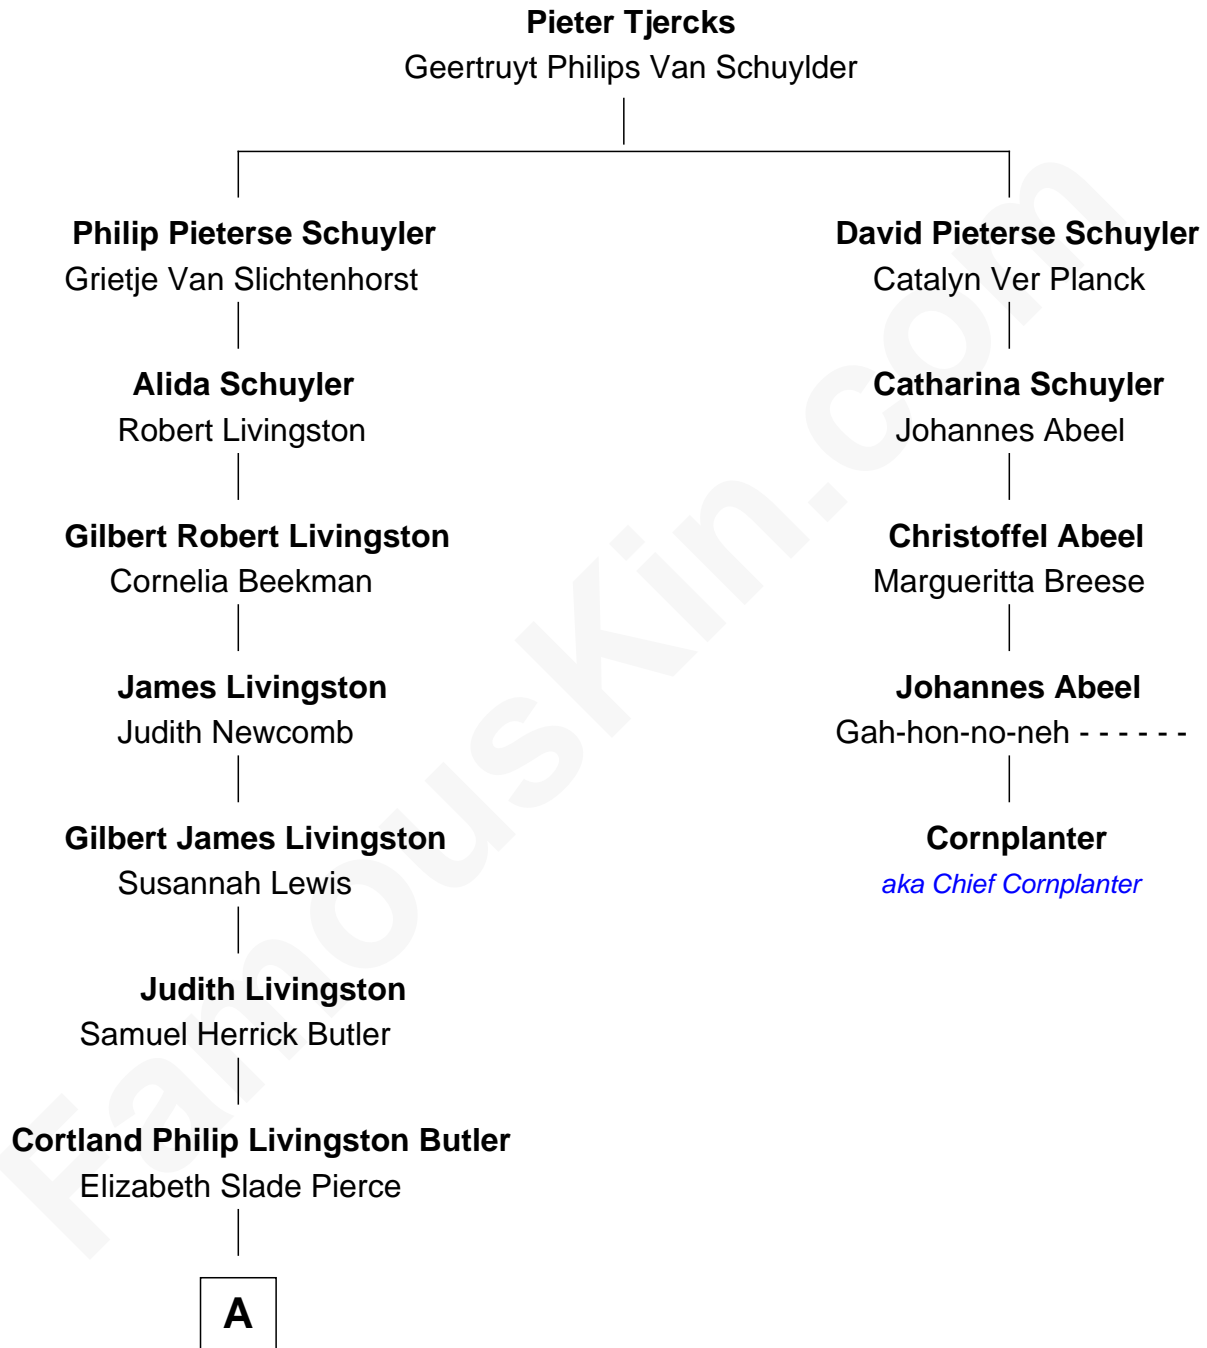

# FamousKin.com Relationship Chart of

**George H. W. Bush**

*41st U.S. President*

4th cousin 6 times removed of

**Cornplanter**

*Seneca War Chief*

**A**

—  
**Mary Elizabeth Butler**  
Robert Emmet Sheldon

—  
**Flora Sheldon**  
Samuel Prescott Bush

—  
**Prescott Sheldon Bush**  
Dorothy Wear Walker

—  
**George H. W. Bush**  
*41st U.S. President*

FamousKin.com