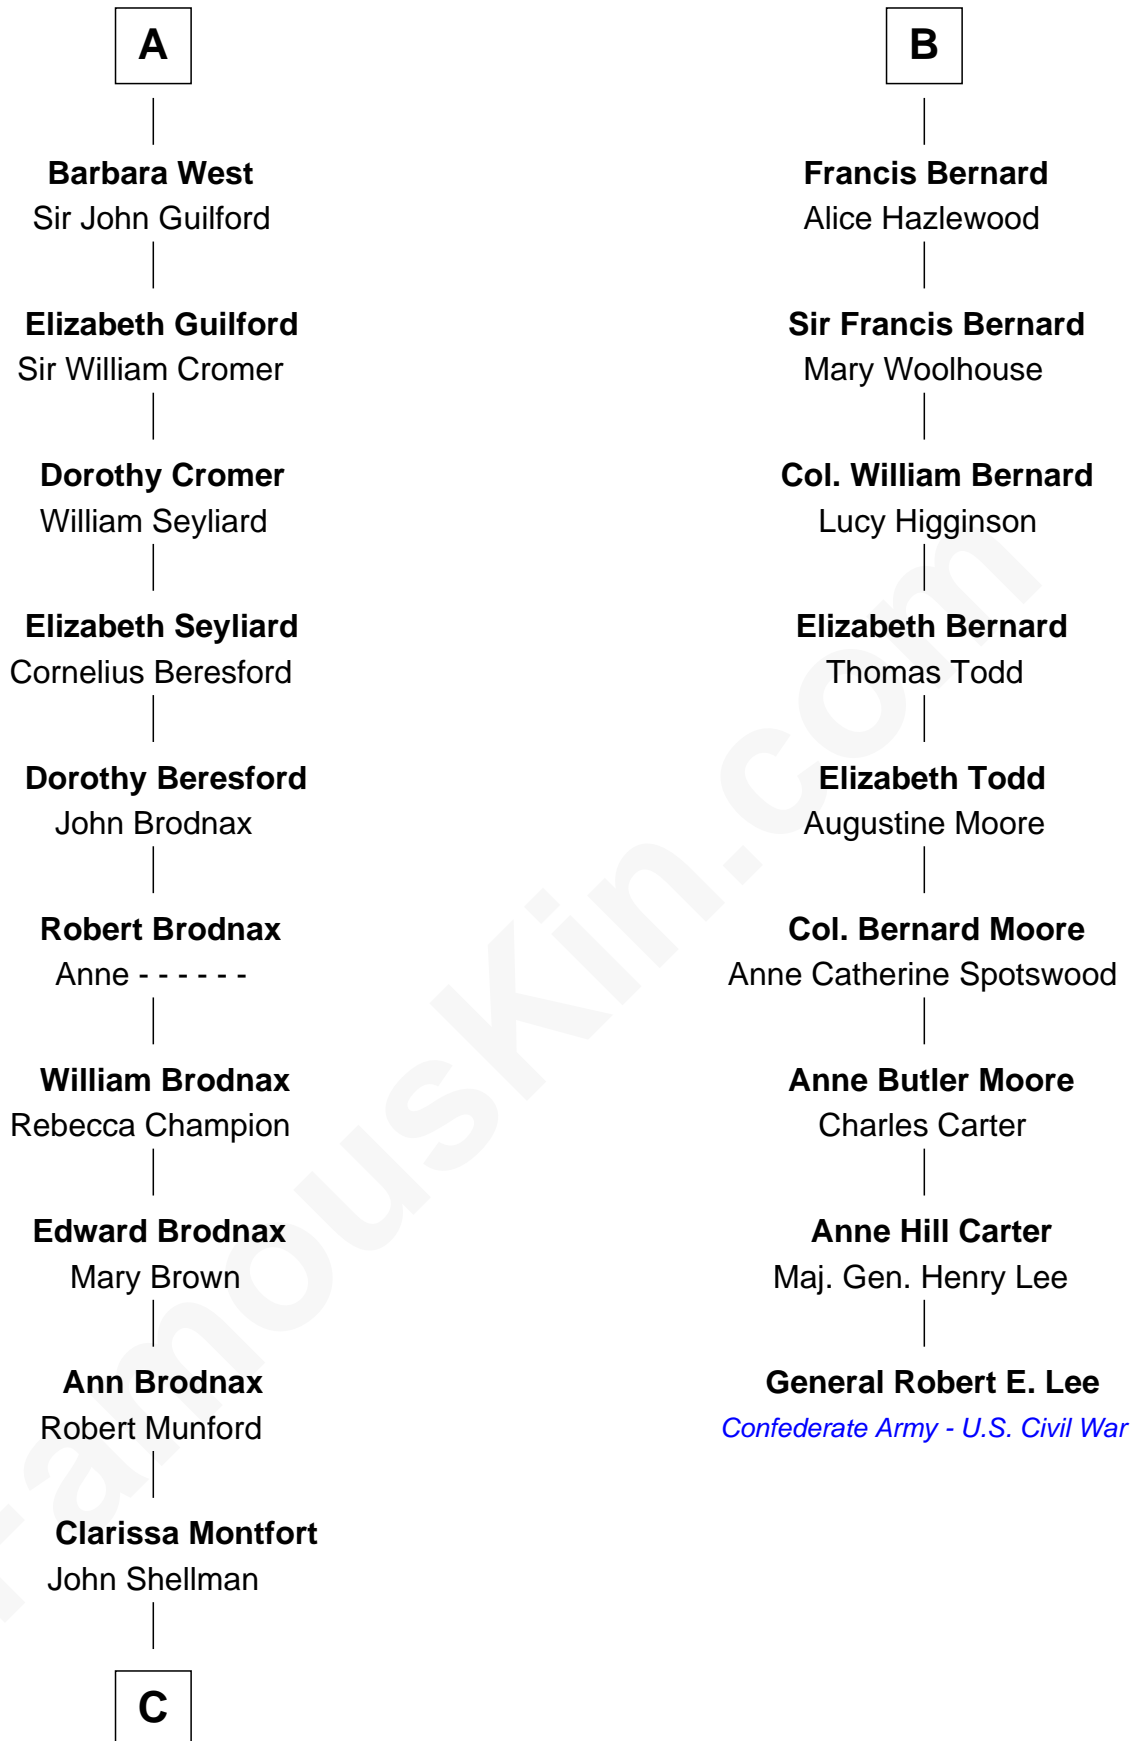

FamousKin.com
Relationship Chart of
George H. W. Bush
41st U.S. President

15th cousin 6 times removed of
General Robert E. Lee
Confederate Army - U.S. Civil War

Sir Thomas de Beauchamp
 Katherine de Mortimer

C

—
Susan Montfort Shellman

Samuel Howard Fay

—
Harriet Eleanor Fay

Rev. James Smith Bush

—
Samuel Prescott Bush

Flora Sheldon

—
Prescott Sheldon Bush

Dorothy Wear Walker

—
George H. W. Bush

41st U.S. President

FamousKin.com