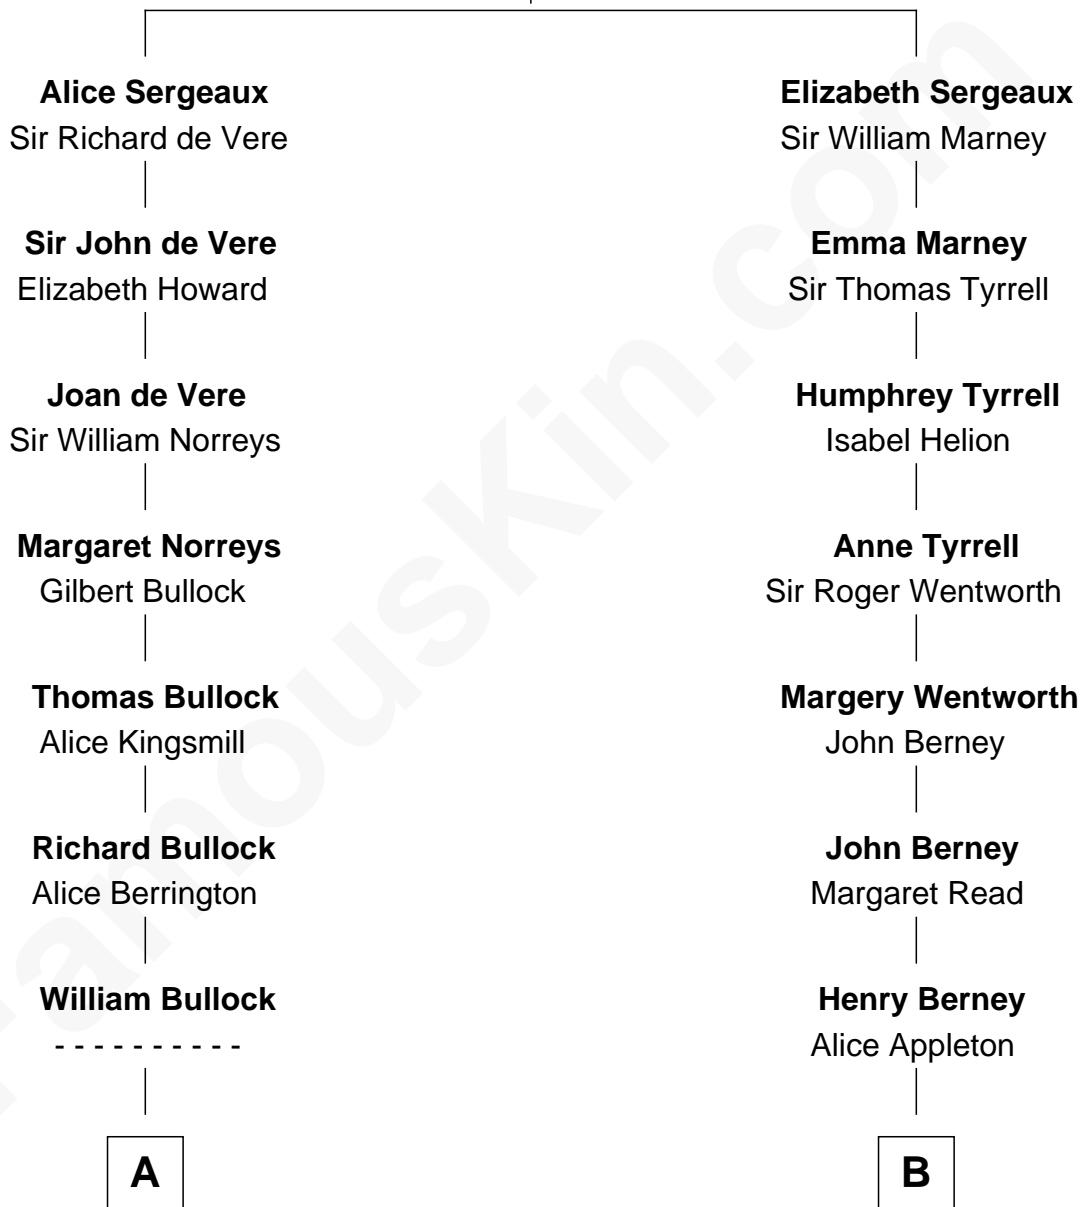

FamousKin.com
Relationship Chart of
George H. W. Bush
41st U.S. President

14th cousin 4 times removed of
General Robert E. Lee
Confederate Army - U.S. Civil War

Sir Richard Sergeaux
 Philippe Fitzalan

C

—
Prescott Sheldon Bush

Dorothy Wear Walker

—
George H. W. Bush

41st U.S. President

FamousKin.com