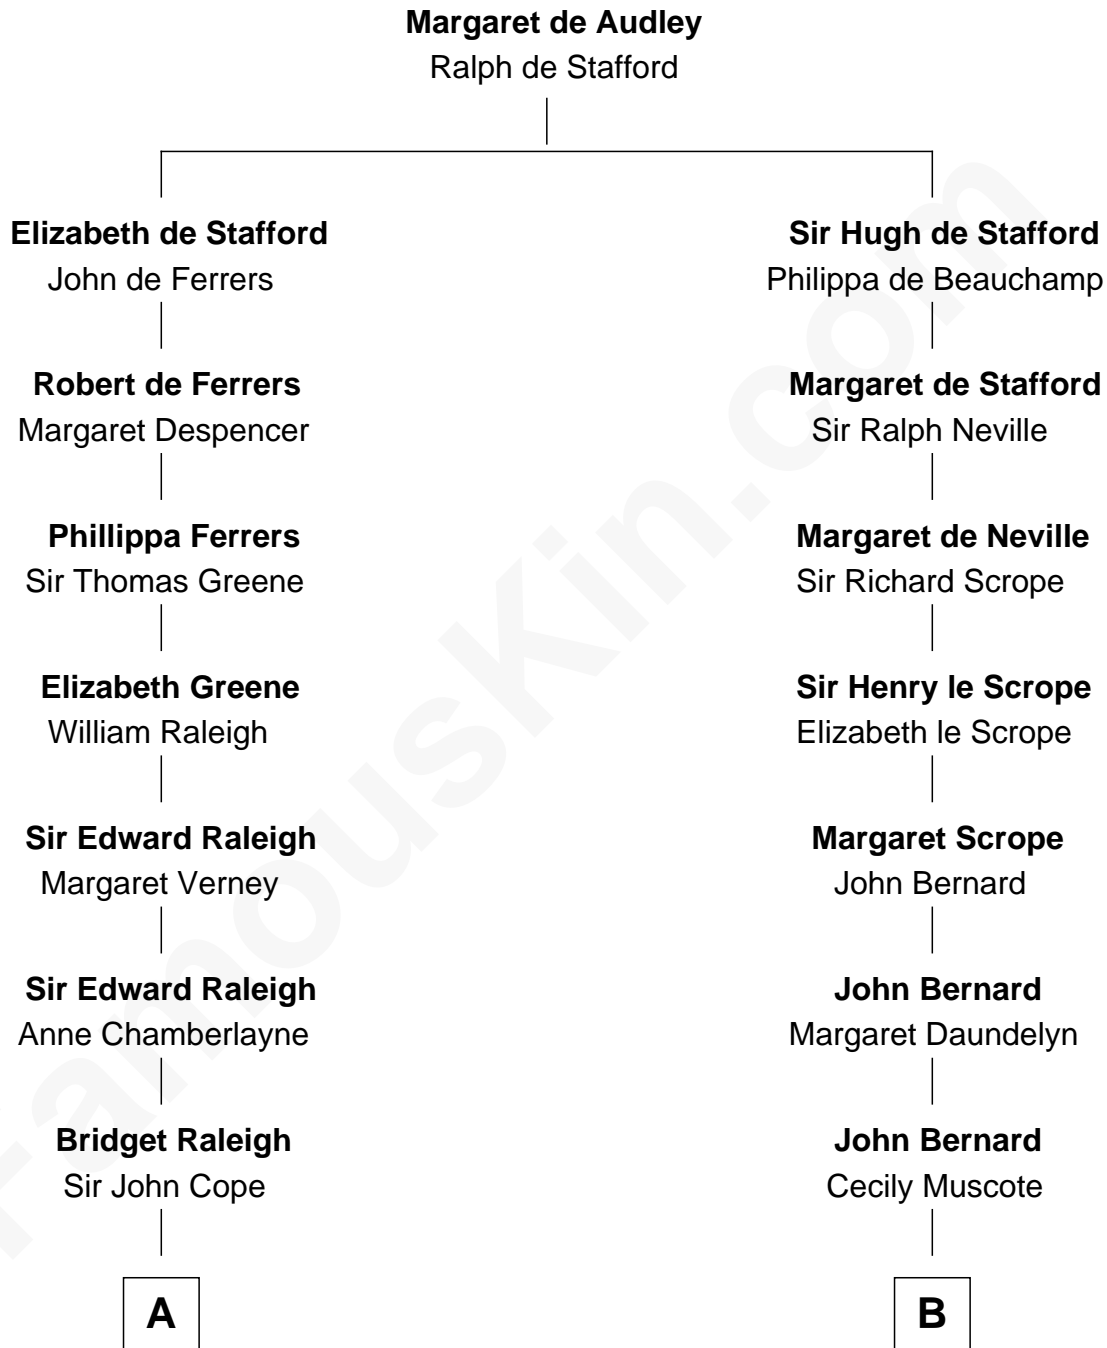

FamousKin.com
Relationship Chart of
George H. W. Bush
41st U.S. President

15th cousin 6 times removed of
General Robert E. Lee
Confederate Army - U.S. Civil War

C

—
Samuel Howard Fay
Susan Montfort Shellman

—
Harriet Eleanor Fay
Rev. James Smith Bush

—
Samuel Prescott Bush
Flora Sheldon

—
Prescott Sheldon Bush
Dorothy Wear Walker

—
George H. W. Bush
41st U.S. President

FamousKin.com