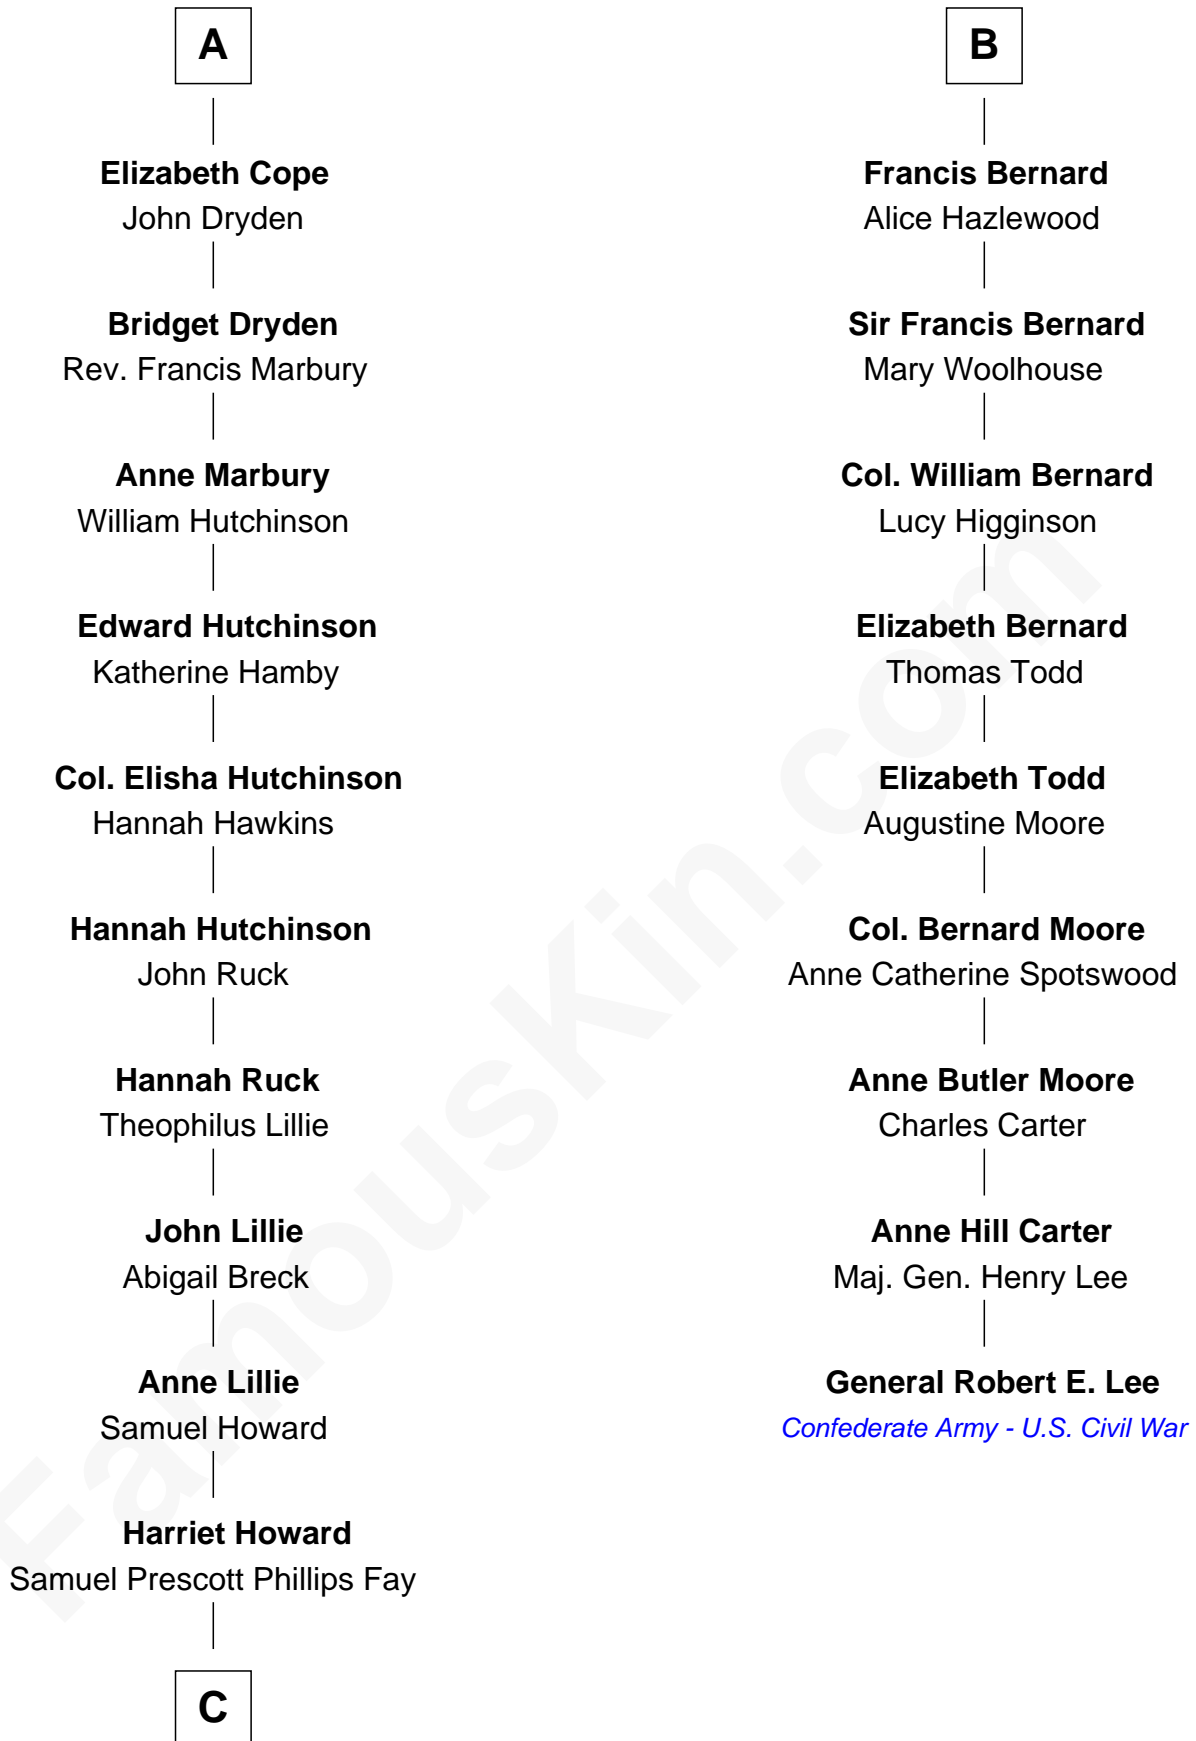

FamousKin.com
Relationship Chart of
George H. W. Bush
41st U.S. President

15th cousin 6 times removed of
General Robert E. Lee
Confederate Army - U.S. Civil War

C

—
Samuel Howard Fay
Susan Montfort Shellman

—
Harriet Eleanor Fay
Rev. James Smith Bush

—
Samuel Prescott Bush
Flora Sheldon

—
Prescott Sheldon Bush
Dorothy Wear Walker

—
George H. W. Bush
41st U.S. President

FamousKin.com