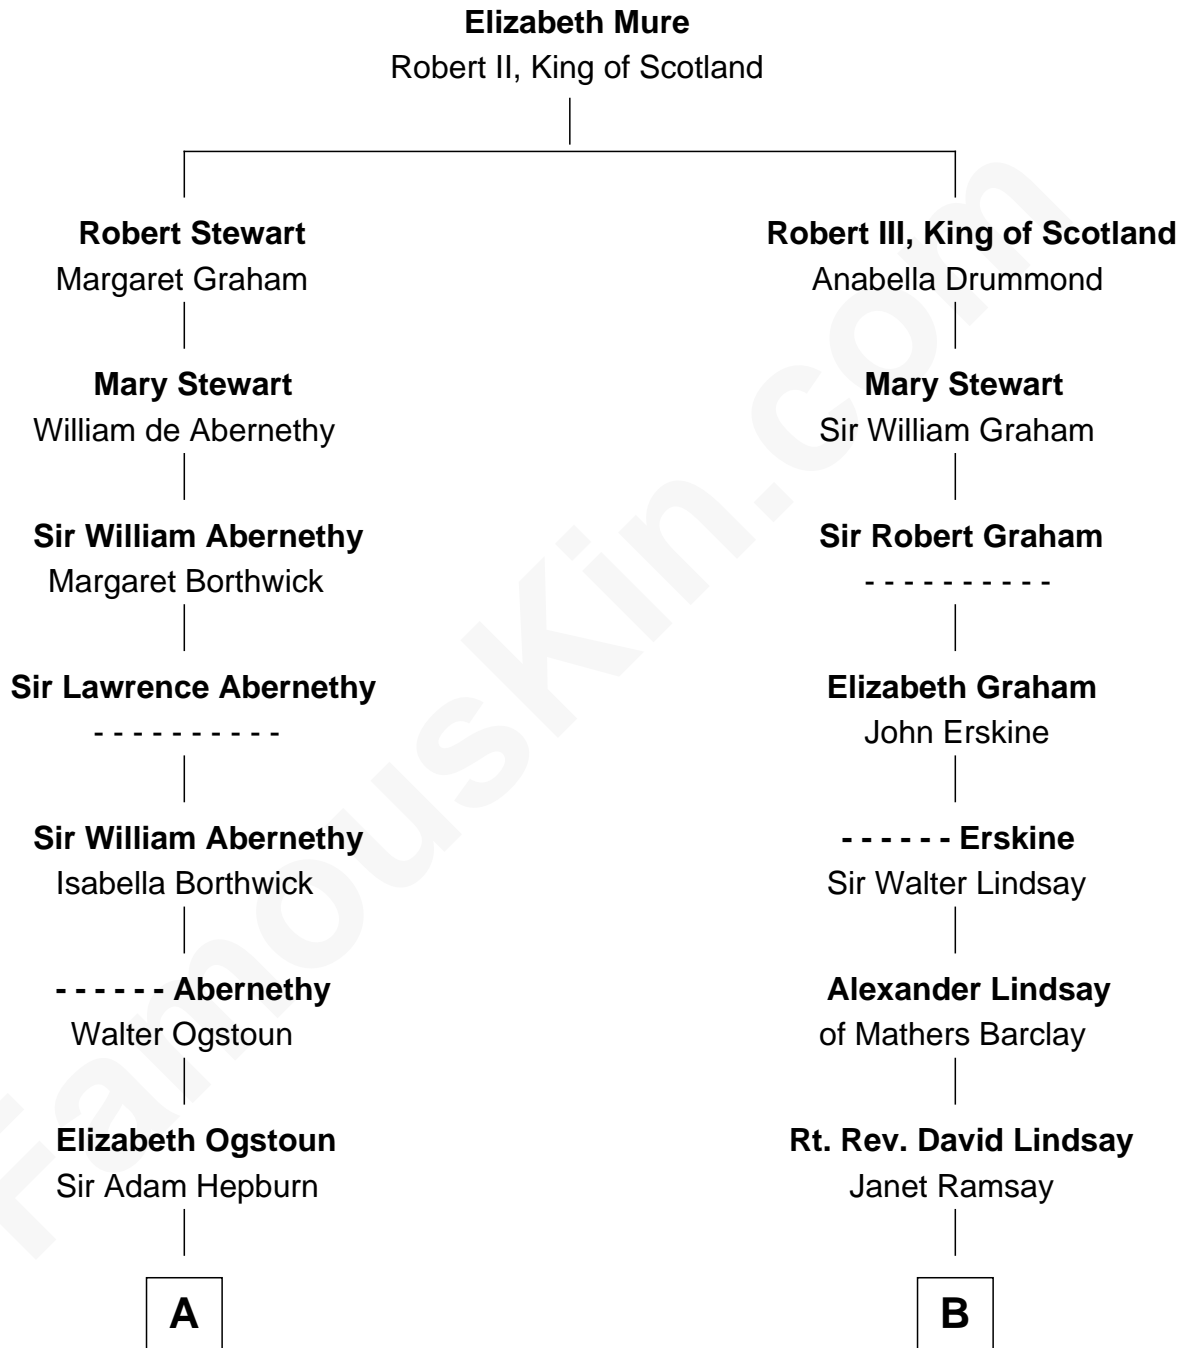

FamousKin.com
Relationship Chart of
George H. W. Bush
41st U.S. President

14th cousin 7 times removed of
General Robert E. Lee
Confederate Army - U.S. Civil War

C

Cortland Philip Livingston Butler

Elizabeth Slade Pierce

Mary Elizabeth Butler

Robert Emmet Sheldon

Flora Sheldon

Samuel Prescott Bush

Prescott Sheldon Bush

Dorothy Wear Walker

George H. W. Bush

41st U.S. President