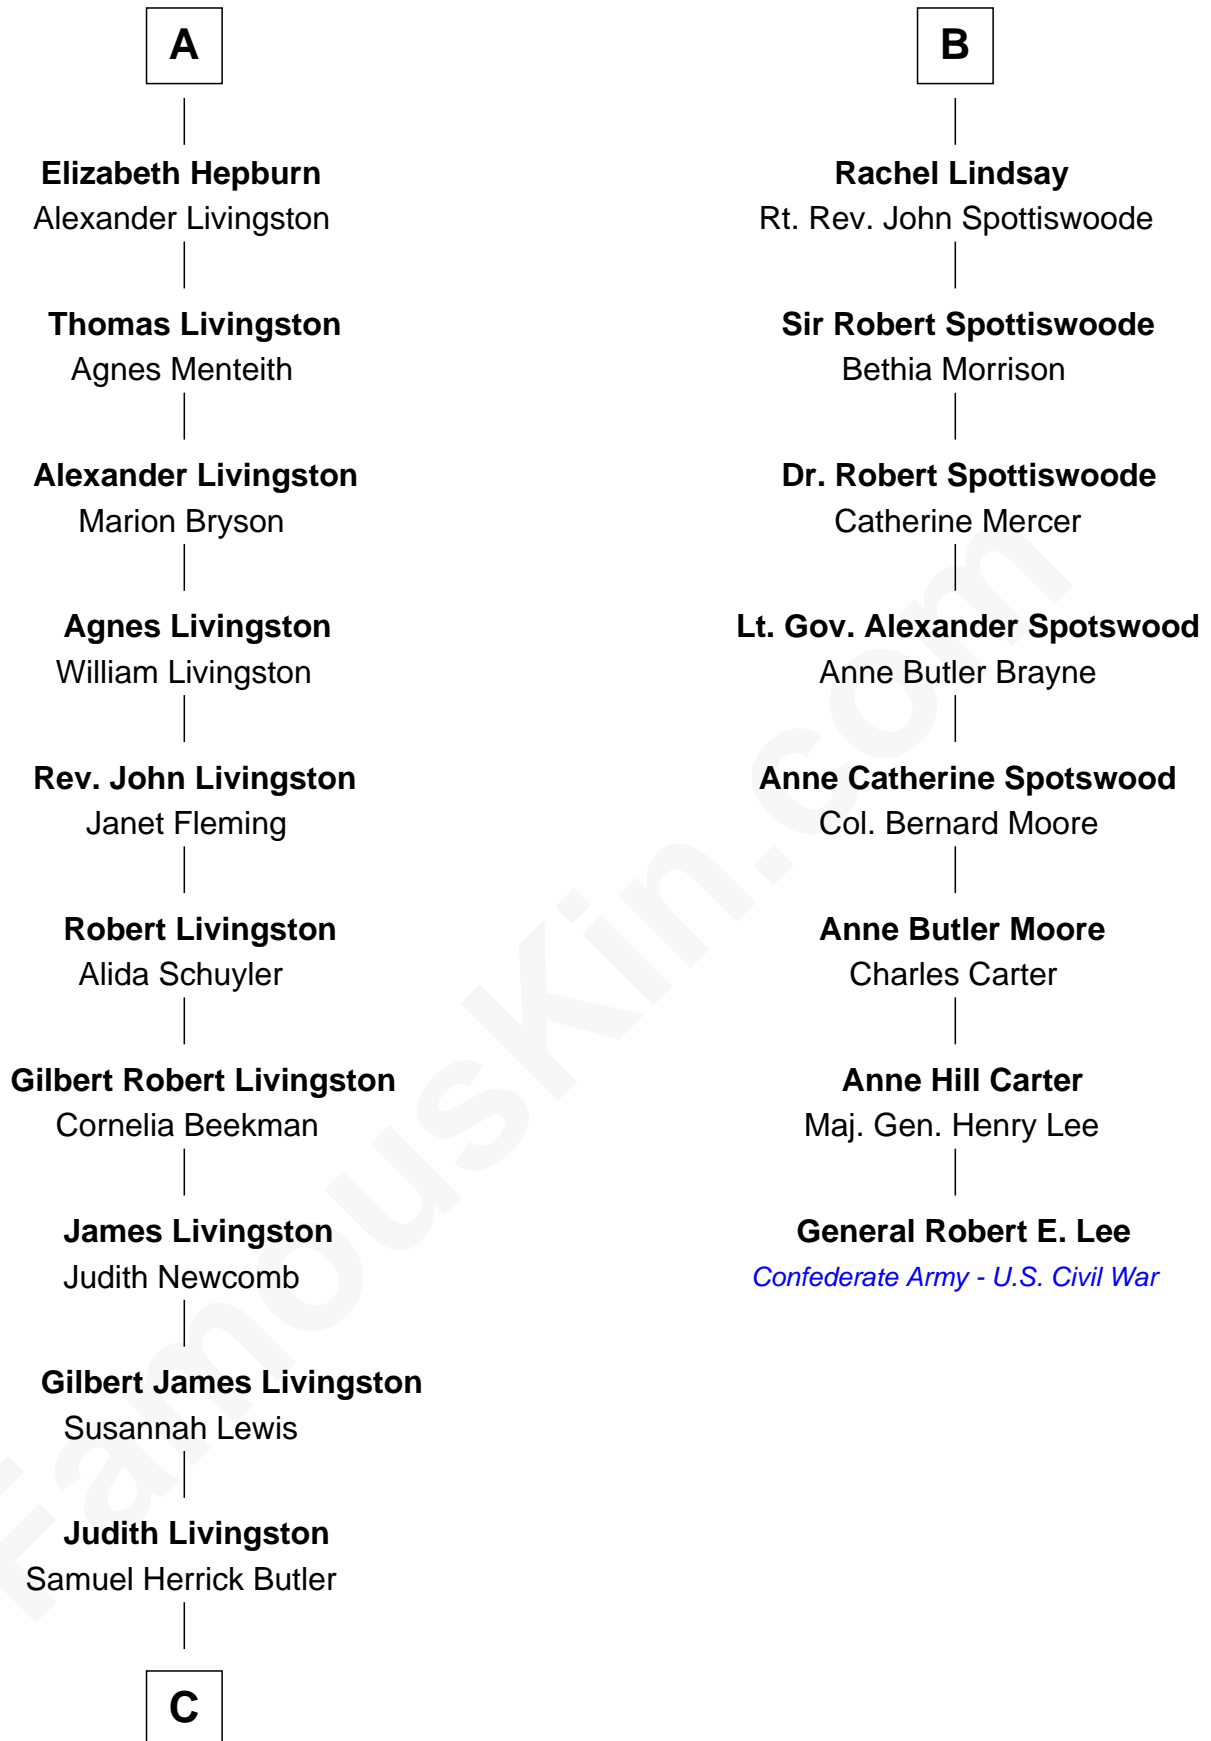

FamousKin.com
Relationship Chart of
George H. W. Bush
41st U.S. President

14th cousin 7 times removed of
General Robert E. Lee
Confederate Army - U.S. Civil War

C

Cortland Philip Livingston Butler

Elizabeth Slade Pierce

Mary Elizabeth Butler

Robert Emmet Sheldon

Flora Sheldon

Samuel Prescott Bush

Prescott Sheldon Bush

Dorothy Wear Walker

George H. W. Bush

41st U.S. President