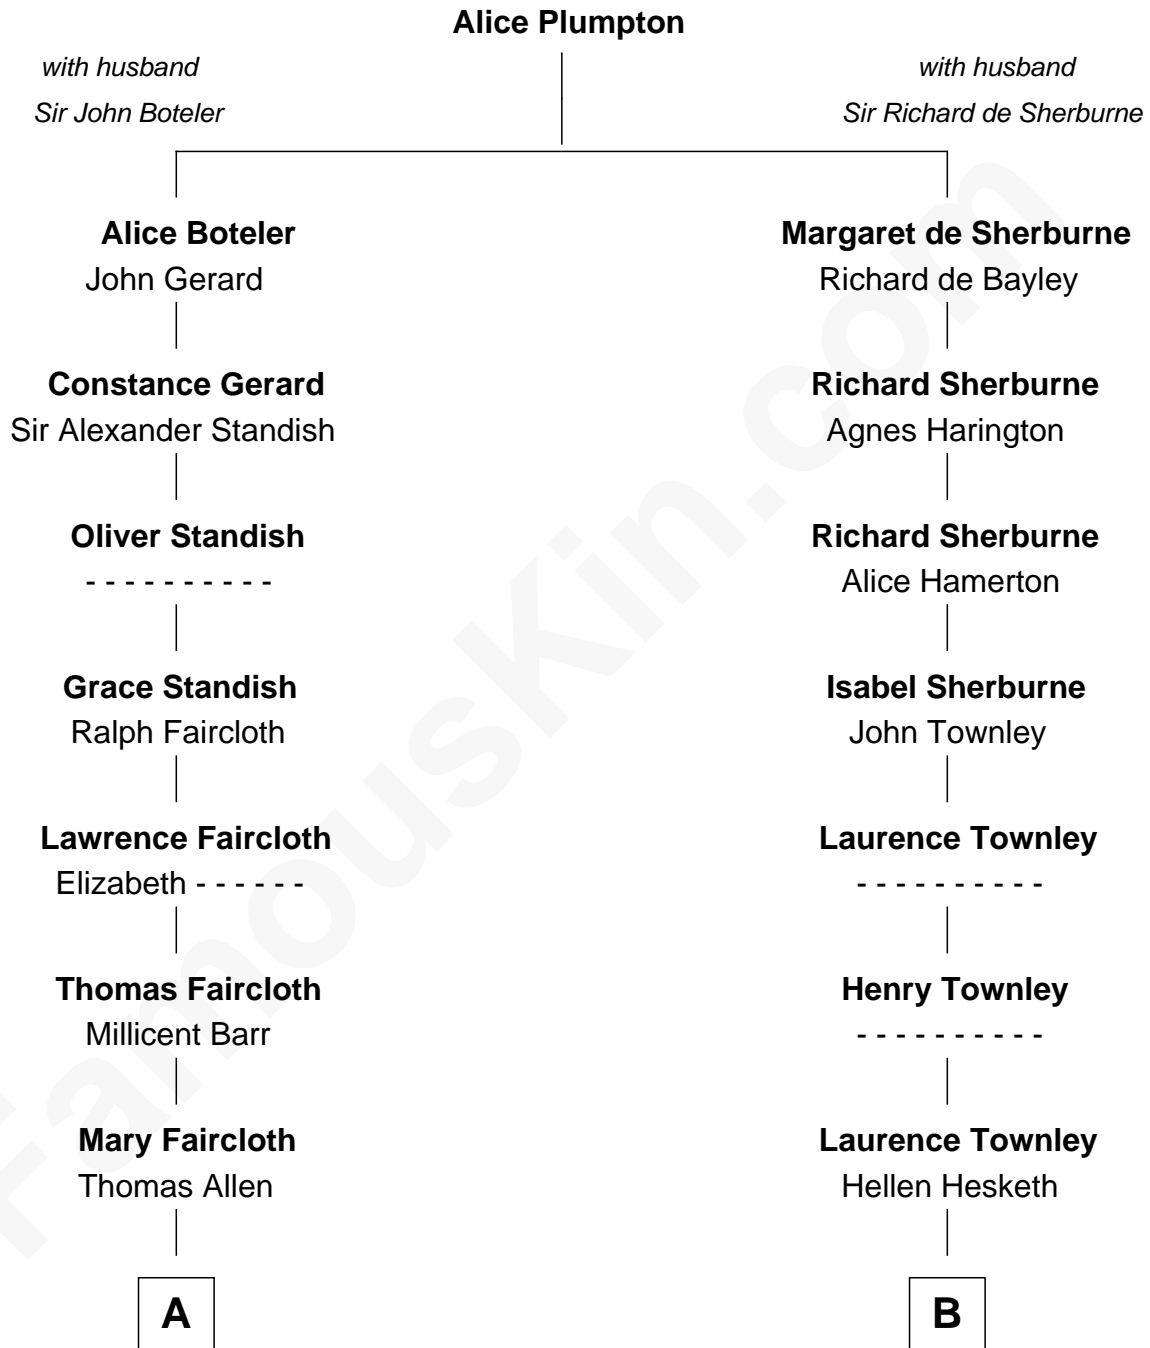

FamousKin.com
Relationship Chart of
George H. W. Bush
41st U.S. President

15th cousin 3 times removed of
General Robert E. Lee
Confederate Army - U.S. Civil War

C

—
Prescott Sheldon Bush

Dorothy Wear Walker

—
George H. W. Bush

41st U.S. President

FamousKin.com