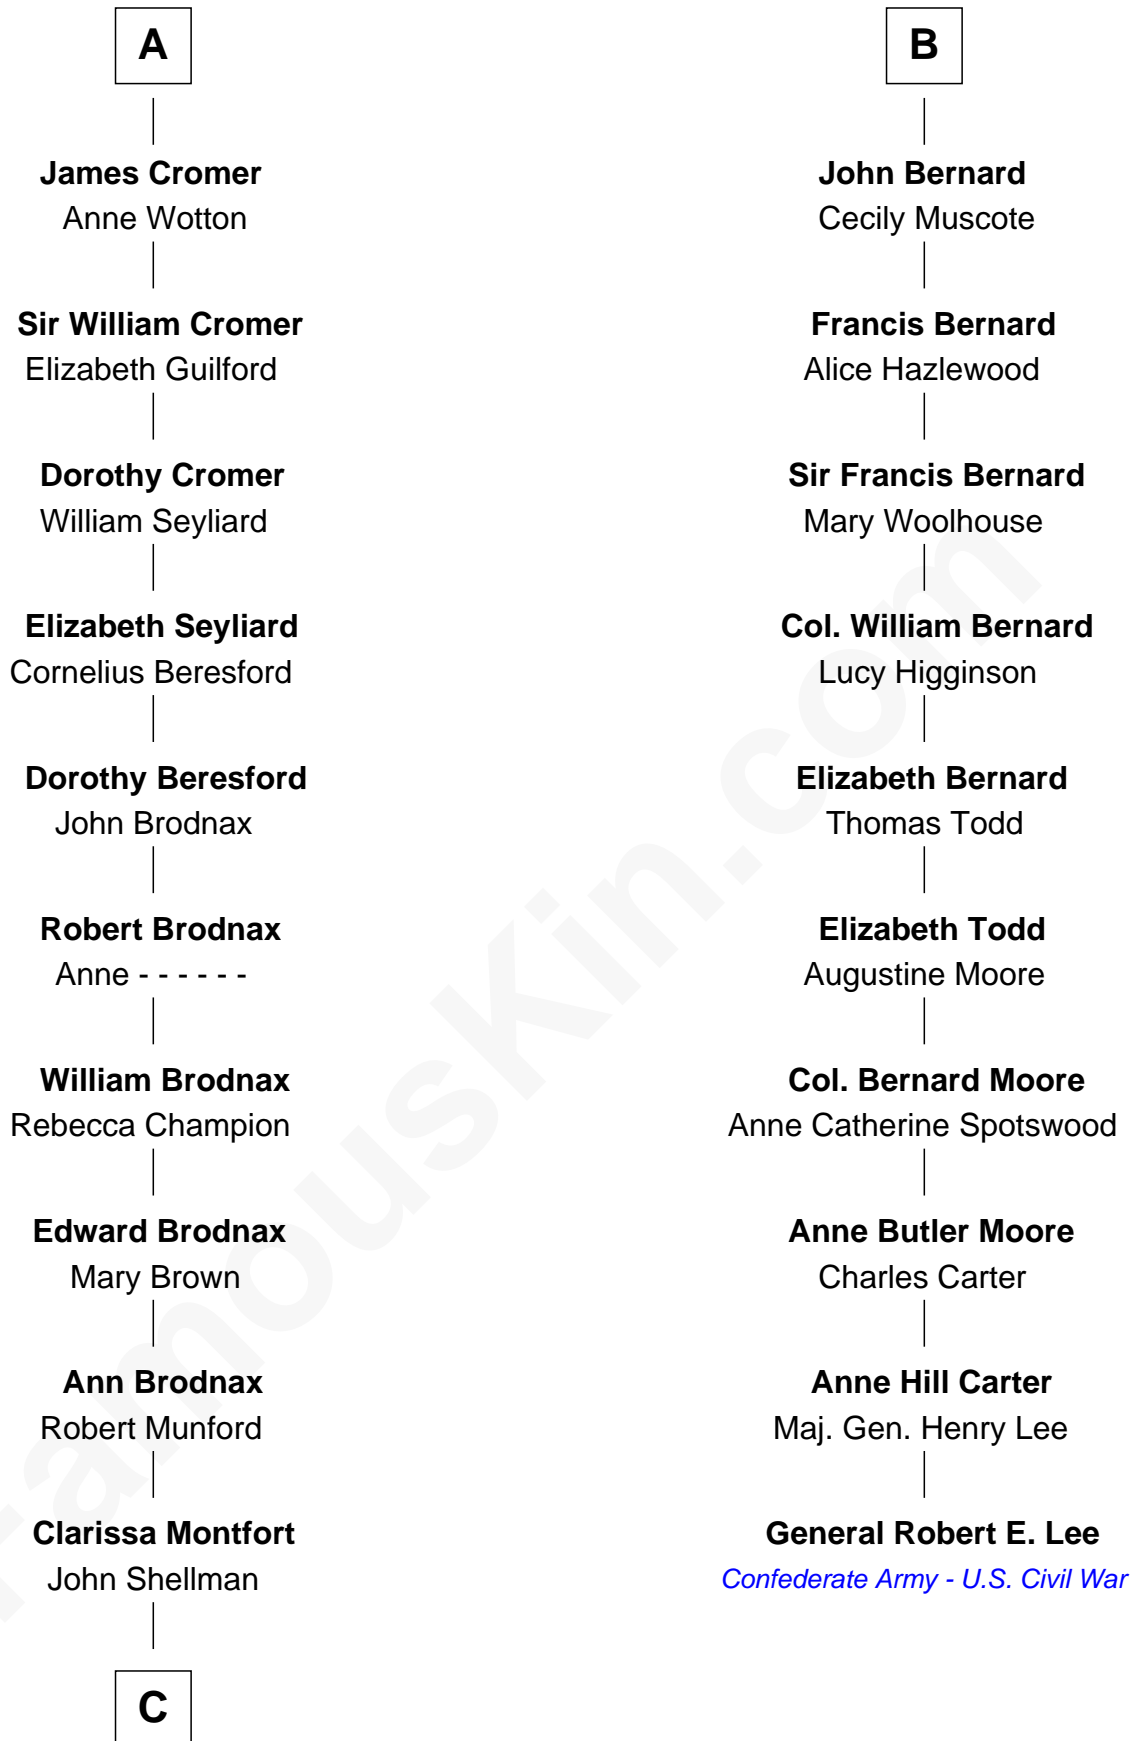

**FamousKin.com**  
**Relationship Chart of**  
**George H. W. Bush**  
*41st U.S. President*

**16th cousin 5 times removed of**  
**General Robert E. Lee**  
*Confederate Army - U.S. Civil War*

**C**

—  
**Susan Montfort Shellman**

Samuel Howard Fay

—  
**Harriet Eleanor Fay**

Rev. James Smith Bush

—  
**Samuel Prescott Bush**

Flora Sheldon

—  
**Prescott Sheldon Bush**

Dorothy Wear Walker

—  
**George H. W. Bush**

*41st U.S. President*

FamousKin.com