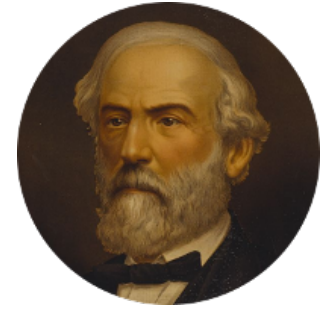

**FamousKin.com**  
**Relationship Chart of**  
**George H. W. Bush**  
*41st U.S. President*

15th cousin 5 times removed of  
**General Robert E. Lee**  
*Confederate Army - U.S. Civil War*

**C**

**Harriet Eleanor Fay**  
Rev. James Smith Bush

**Samuel Prescott Bush**  
Flora Sheldon

**Prescott Sheldon Bush**  
Dorothy Wear Walker

**George H. W. Bush**  
*41st U.S. President*

FamousKin.com