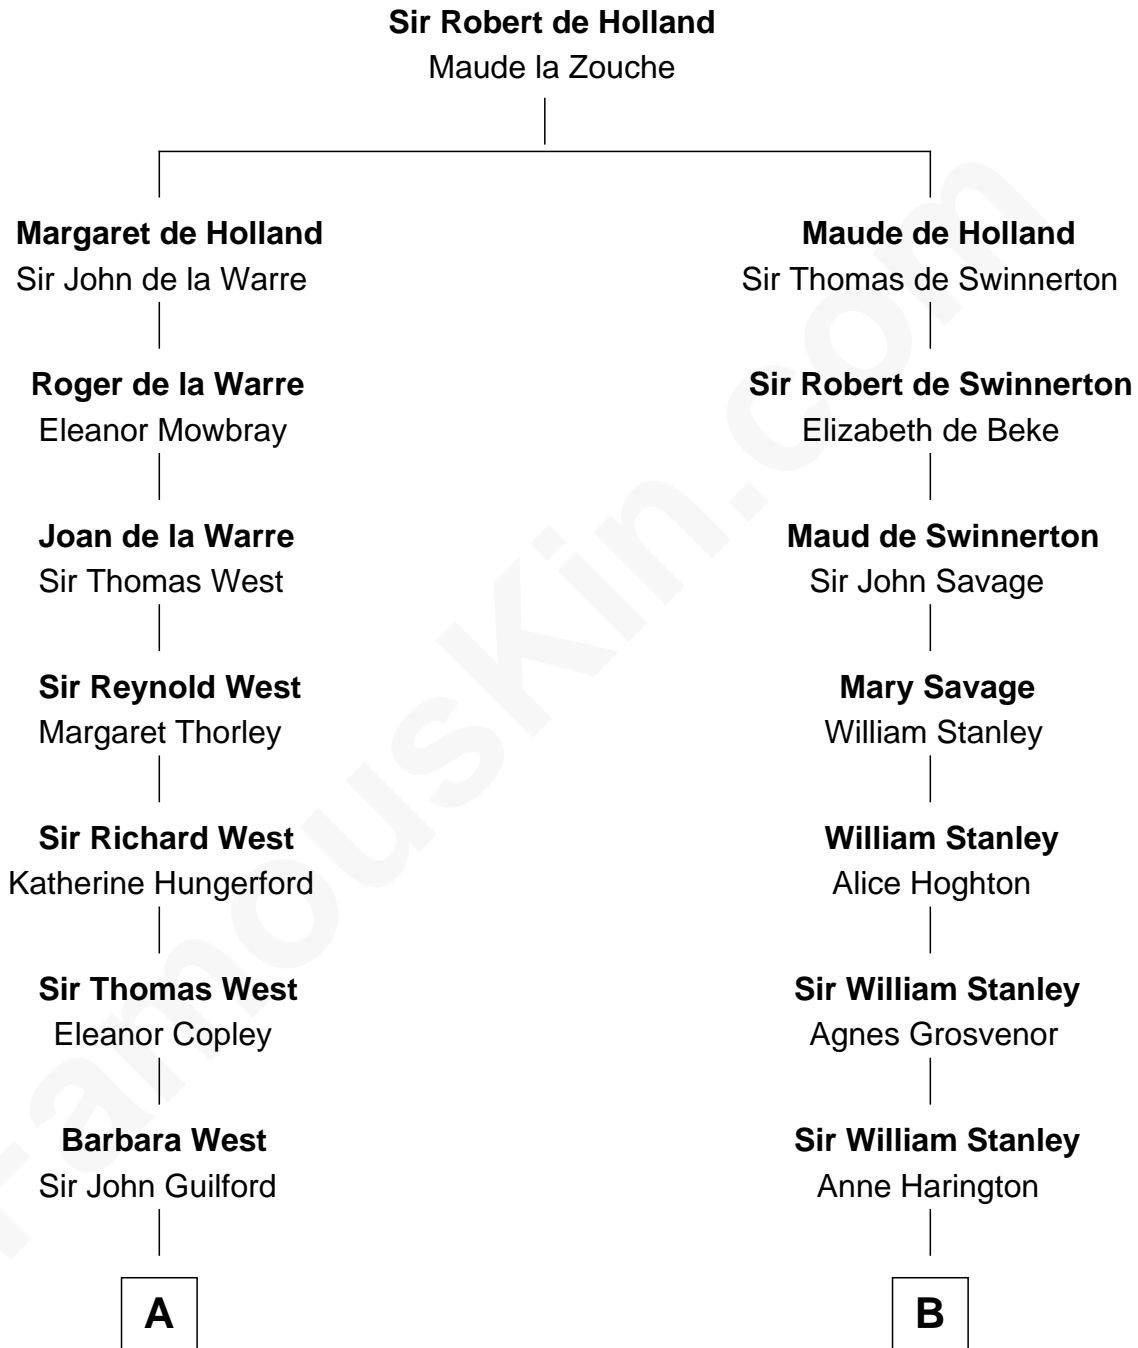

**FamousKin.com**  
**Relationship Chart of**  
**George H. W. Bush**  
*41st U.S. President*

15th cousin 5 times removed of  
**General Robert E. Lee**  
*Confederate Army - U.S. Civil War*

**C**

**Harriet Eleanor Fay**  
Rev. James Smith Bush

**Samuel Prescott Bush**  
Flora Sheldon

**Prescott Sheldon Bush**  
Dorothy Wear Walker

**George H. W. Bush**  
*41st U.S. President*

FamousKin.com