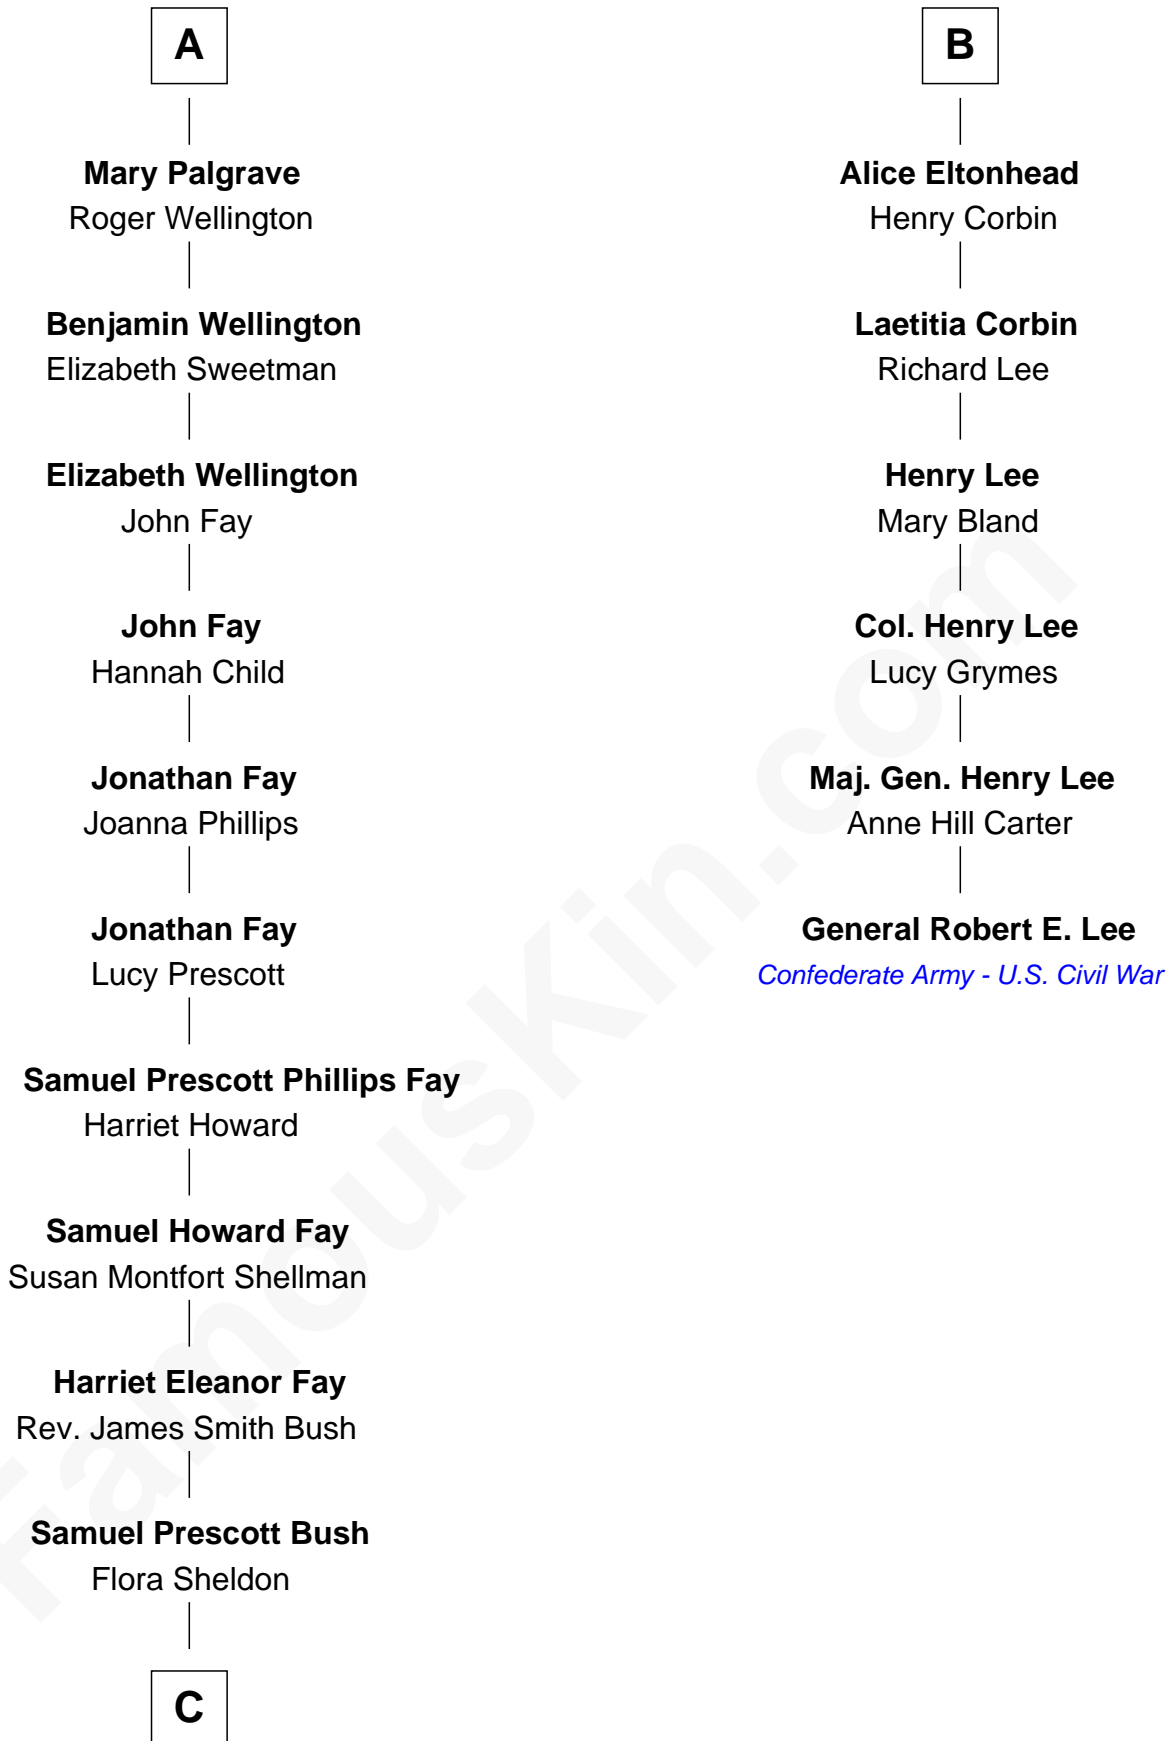

FamousKin.com
Relationship Chart of
George H. W. Bush
41st U.S. President

12th cousin 6 times removed of
General Robert E. Lee
Confederate Army - U.S. Civil War

C

—
Prescott Sheldon Bush

Dorothy Wear Walker

—
George H. W. Bush

41st U.S. President

FamousKin.com