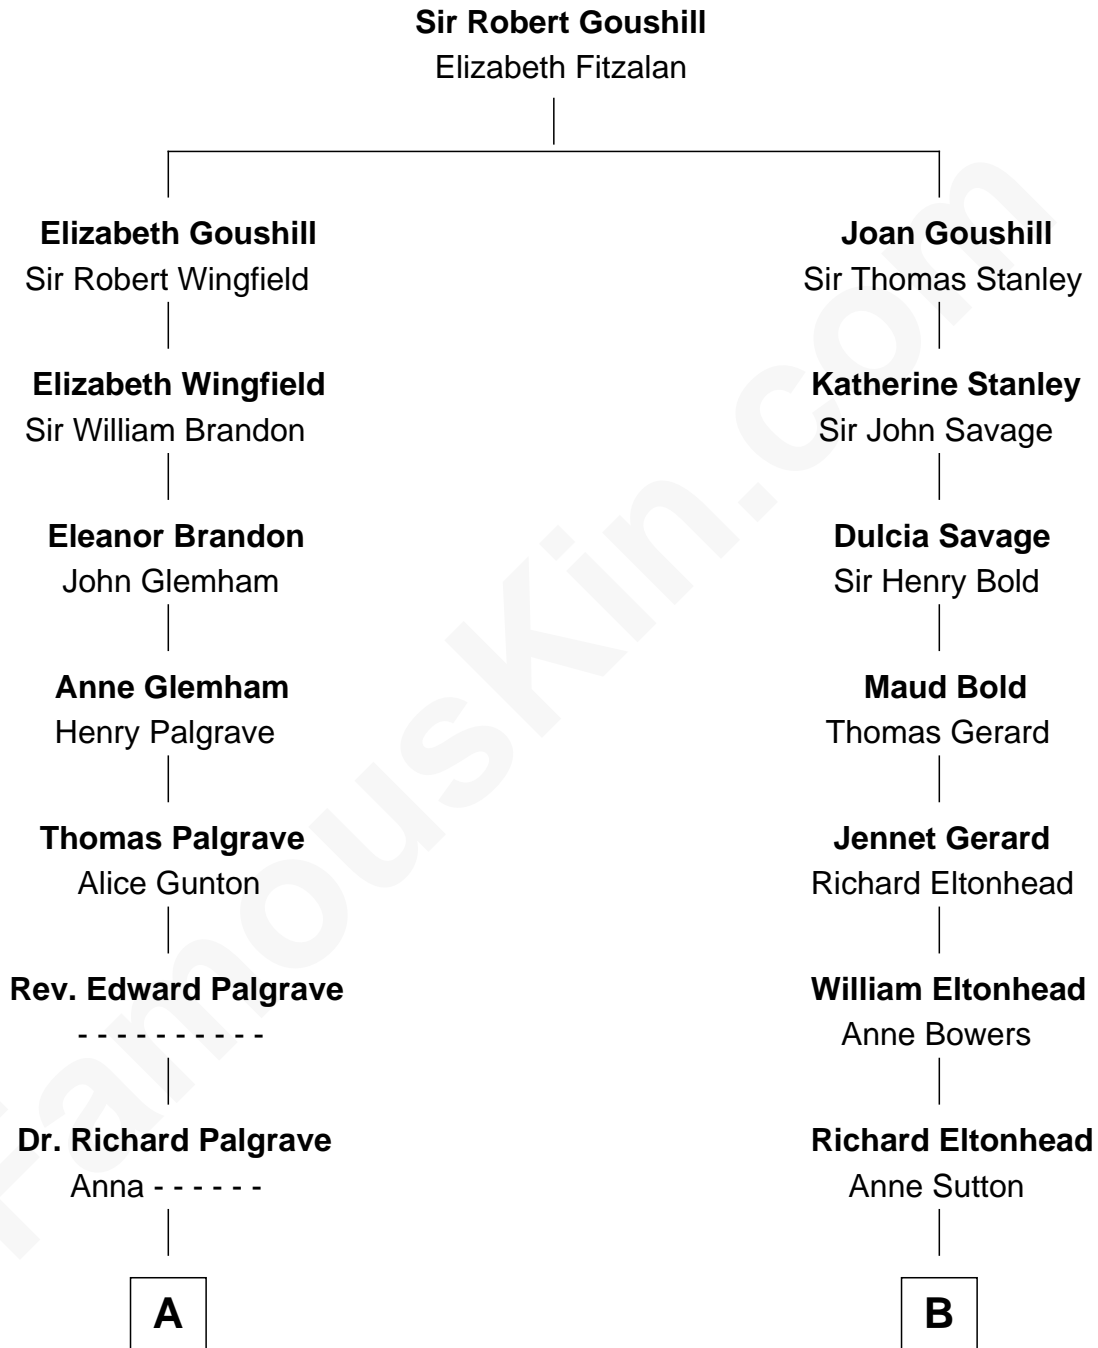

FamousKin.com
Relationship Chart of
George H. W. Bush
41st U.S. President

12th cousin 6 times removed of
General Robert E. Lee
Confederate Army - U.S. Civil War

C

—
Prescott Sheldon Bush

Dorothy Wear Walker

—
George H. W. Bush

41st U.S. President

FamousKin.com