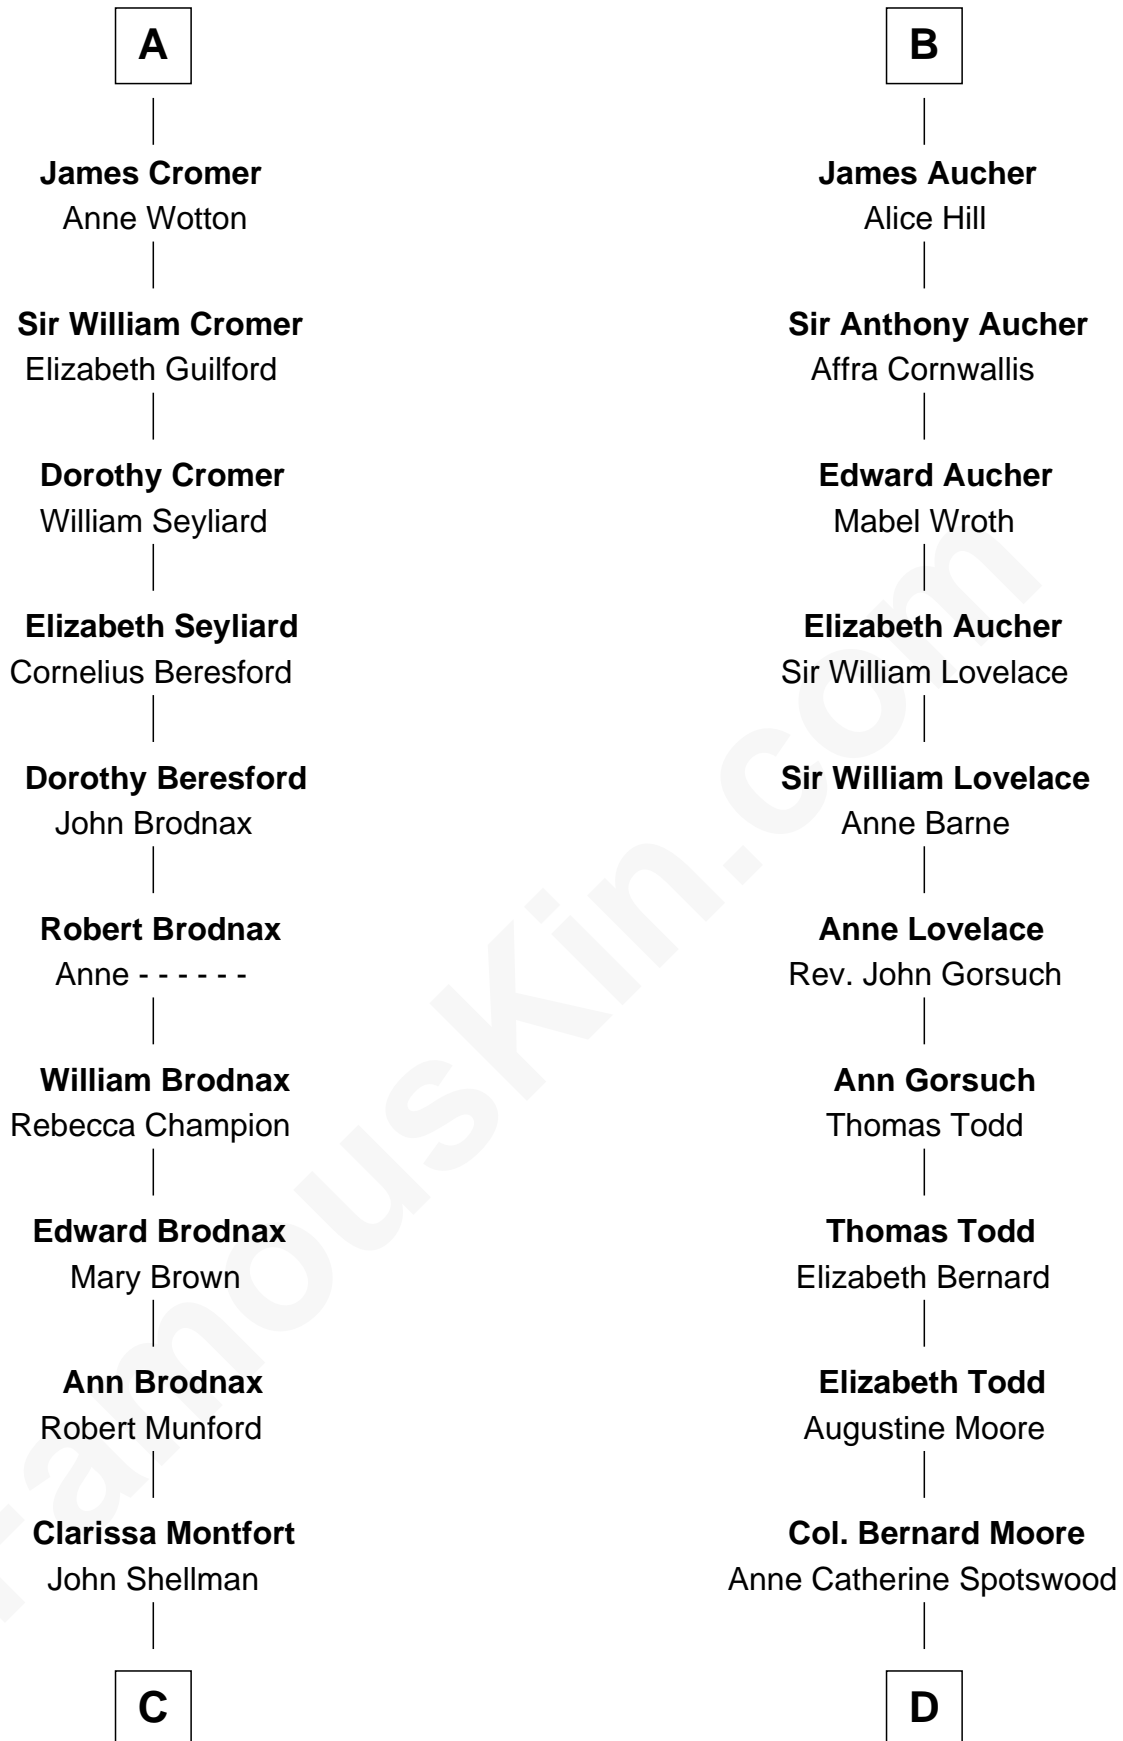

FamousKin.com
Relationship Chart of
George H. W. Bush
41st U.S. President

19th cousin 2 times removed of
General Robert E. Lee
Confederate Army - U.S. Civil War

C

Susan Montfort Shellman

Samuel Howard Fay

Harriet Eleanor Fay

Rev. James Smith Bush

Samuel Prescott Bush

Flora Sheldon

Prescott Sheldon Bush

Dorothy Wear Walker

George H. W. Bush

41st U.S. President