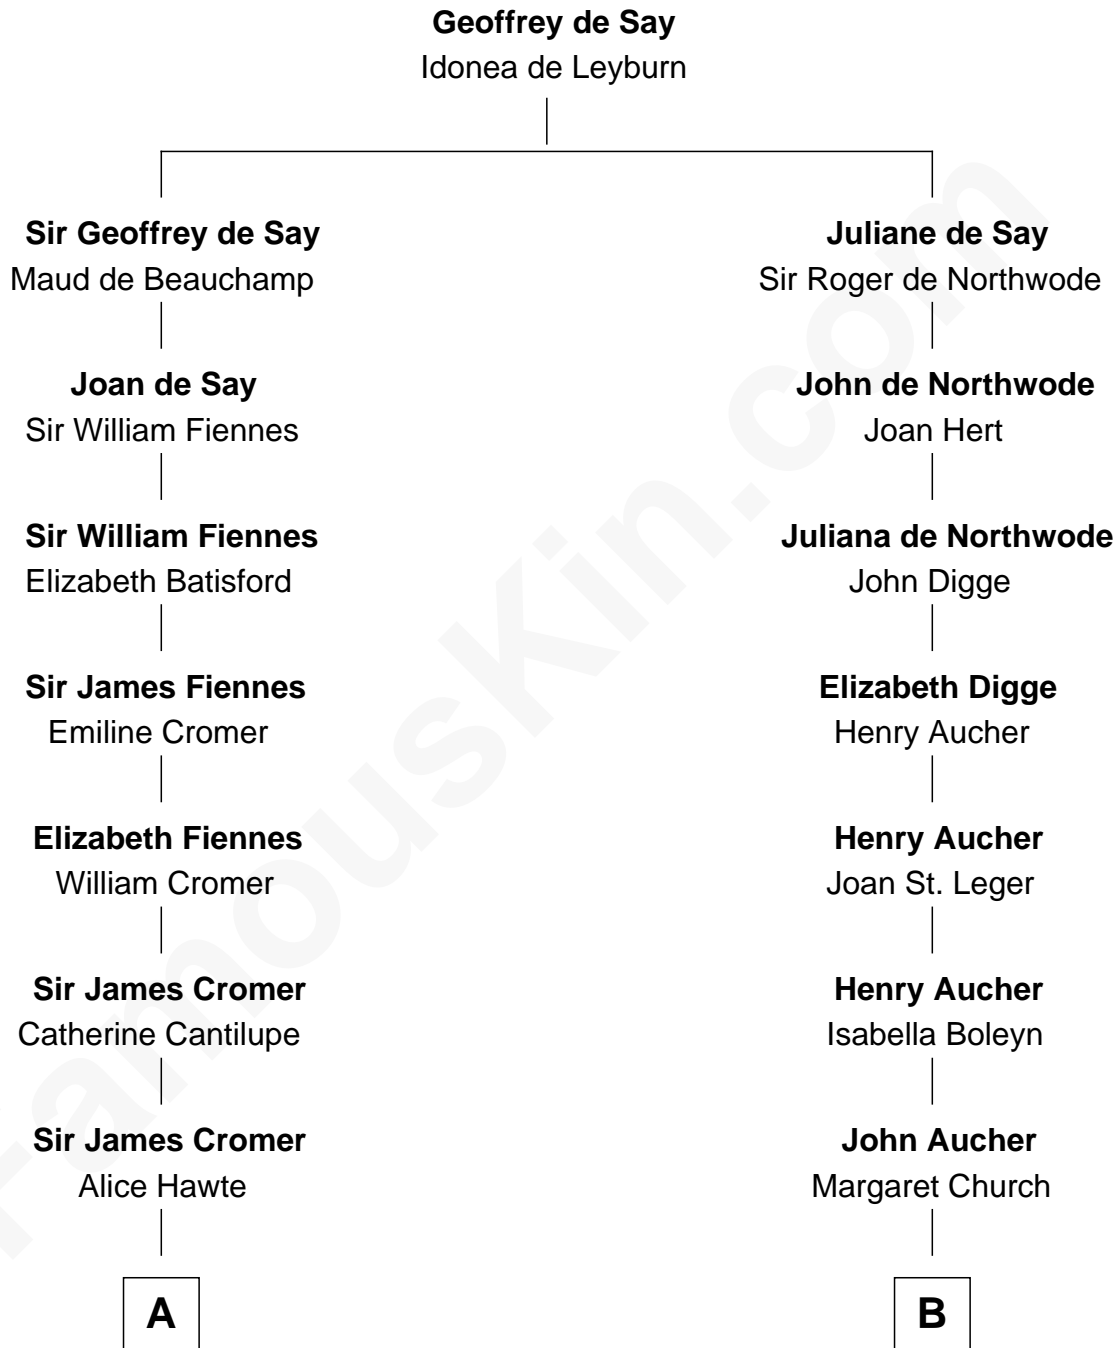

FamousKin.com
Relationship Chart of
George H. W. Bush
41st U.S. President

19th cousin 2 times removed of
General Robert E. Lee
Confederate Army - U.S. Civil War

C

Susan Montfort Shellman

Samuel Howard Fay

Harriet Eleanor Fay

Rev. James Smith Bush

Samuel Prescott Bush

Flora Sheldon

Prescott Sheldon Bush

Dorothy Wear Walker

George H. W. Bush

41st U.S. President