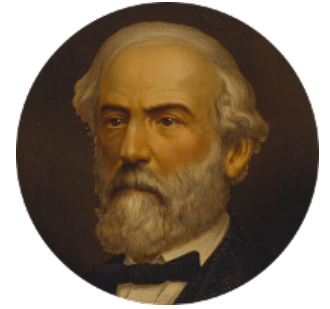

FamousKin.com
Relationship Chart of
George H. W. Bush
41st U.S. President

19th cousin 2 times removed of
General Robert E. Lee
Confederate Army - U.S. Civil War

C

Susan Montfort Shellman

Samuel Howard Fay

Harriet Eleanor Fay

Rev. James Smith Bush

Samuel Prescott Bush

Flora Sheldon

Prescott Sheldon Bush

Dorothy Wear Walker

George H. W. Bush

41st U.S. President