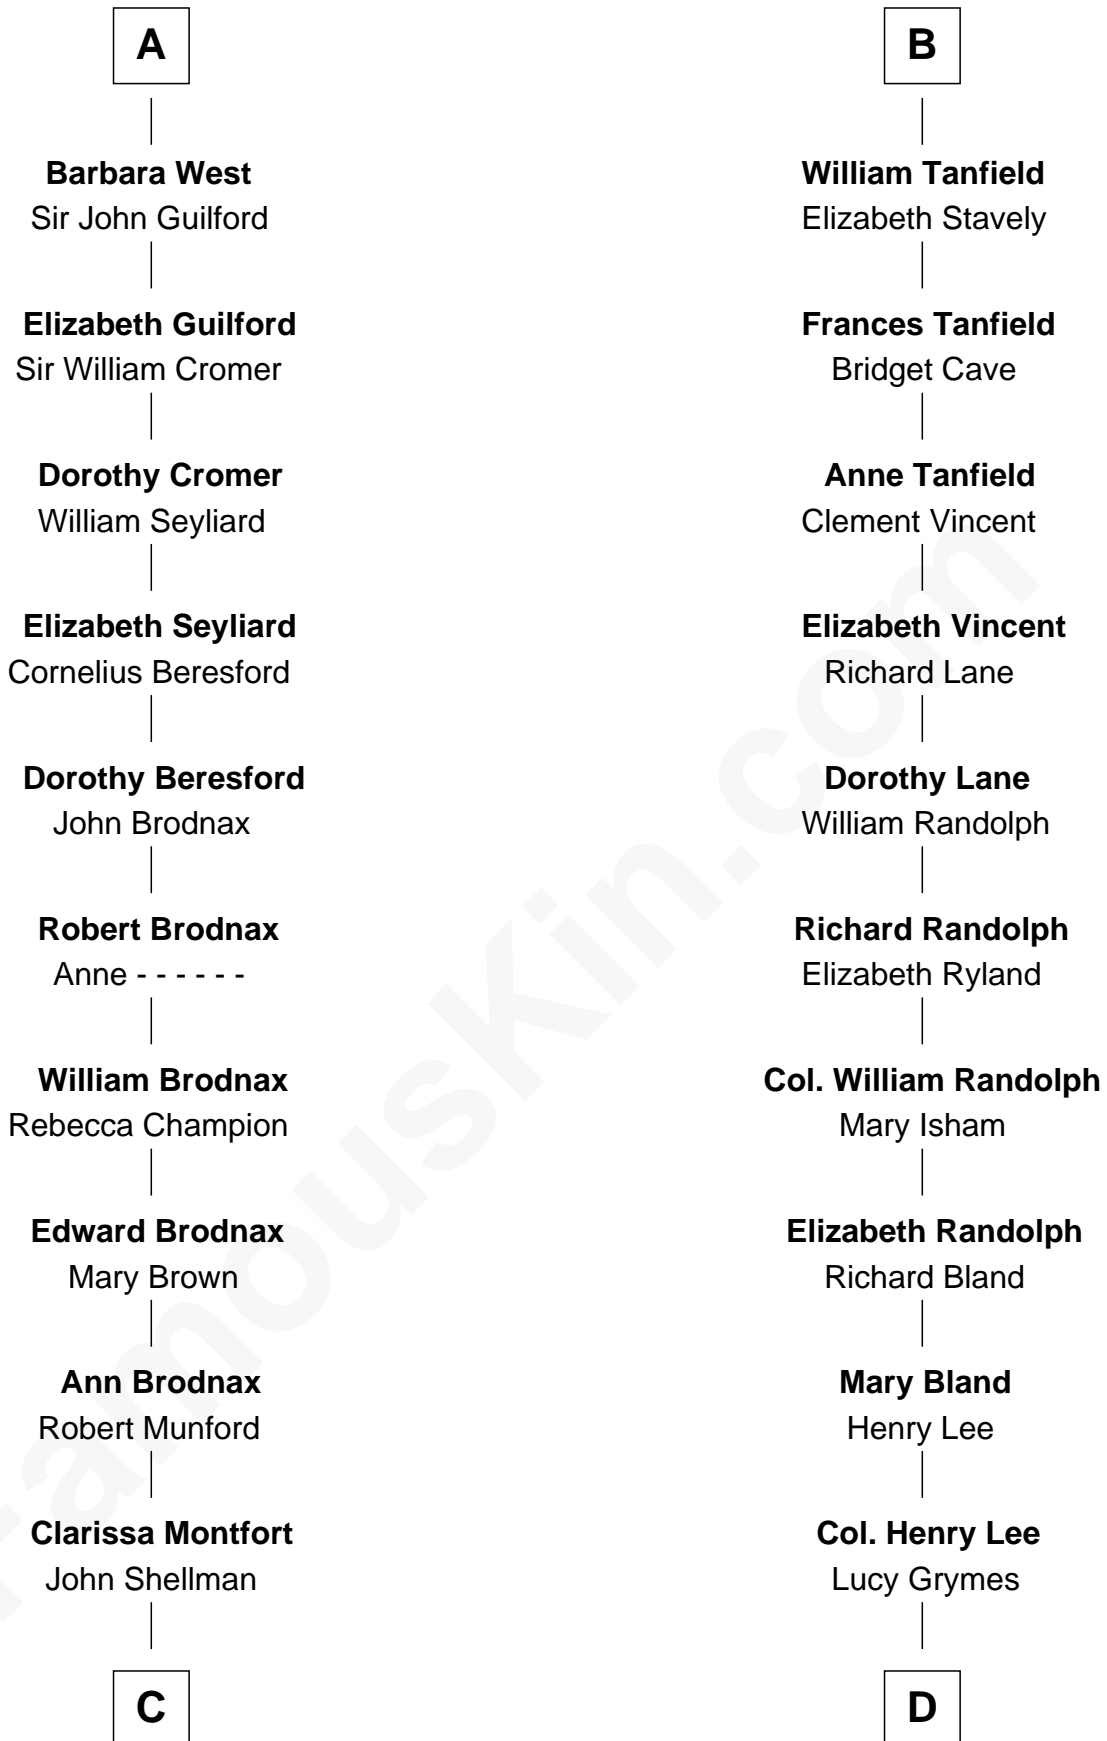

FamousKin.com
Relationship Chart of
George H. W. Bush
41st U.S. President

18th cousin 3 times removed of
General Robert E. Lee
Confederate Army - U.S. Civil War

William de Braiose

C

Susan Montfort Shellman

Samuel Howard Fay

Harriet Eleanor Fay

Rev. James Smith Bush

Samuel Prescott Bush

Flora Sheldon

Prescott Sheldon Bush

Dorothy Wear Walker

George H. W. Bush