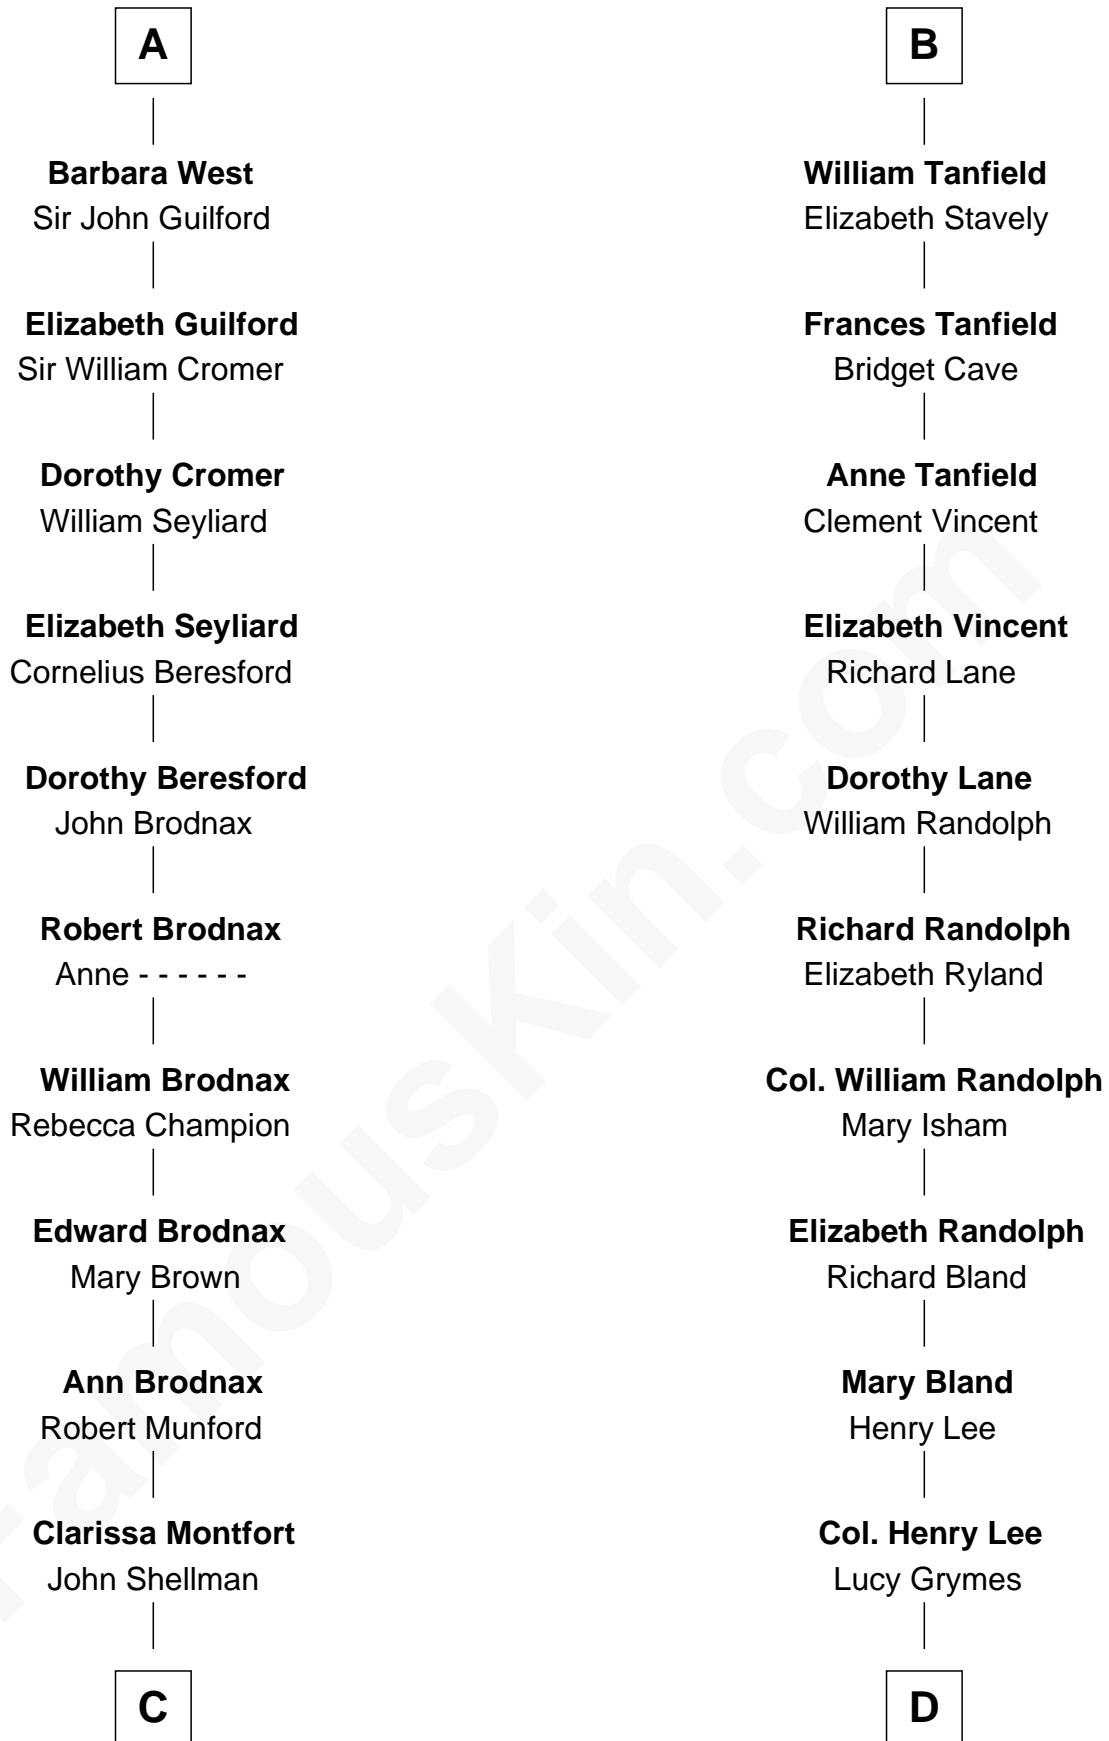

FamousKin.com
Relationship Chart of
George H. W. Bush
41st U.S. President

18th cousin 3 times removed of
General Robert E. Lee
Confederate Army - U.S. Civil War

C

Susan Montfort Shellman

Samuel Howard Fay

Harriet Eleanor Fay

Rev. James Smith Bush

Samuel Prescott Bush

Flora Sheldon

Prescott Sheldon Bush

Dorothy Wear Walker

George H. W. Bush

41st U.S. President