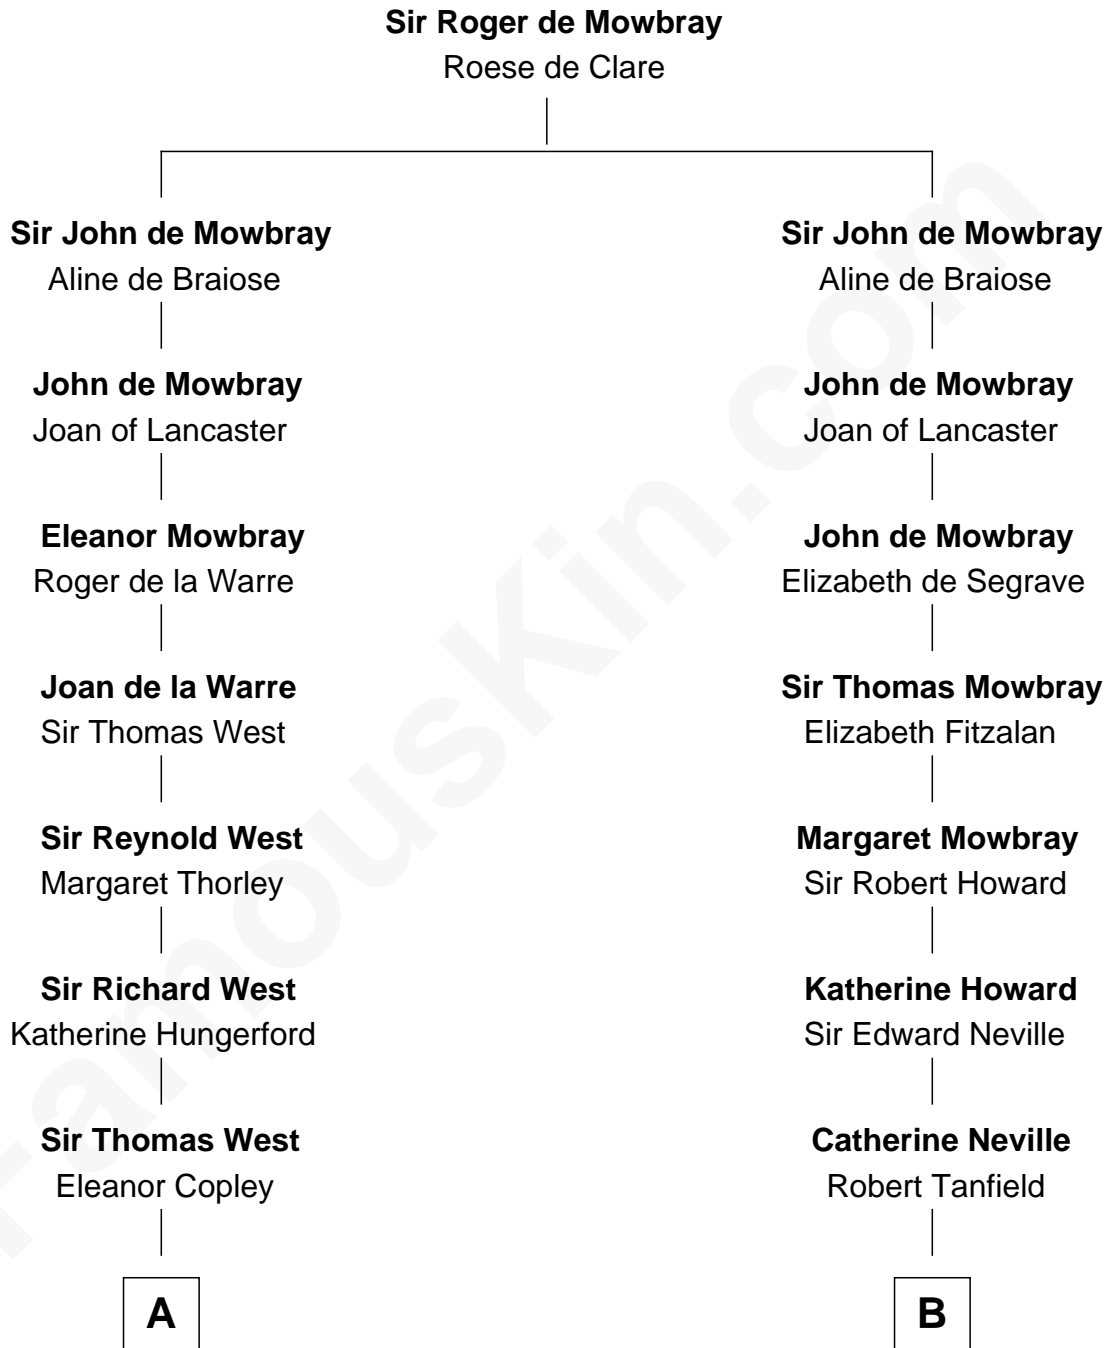

FamousKin.com
Relationship Chart of
George H. W. Bush
41st U.S. President

18th cousin 3 times removed of
General Robert E. Lee
Confederate Army - U.S. Civil War

C

Susan Montfort Shellman

Samuel Howard Fay

Harriet Eleanor Fay

Rev. James Smith Bush

Samuel Prescott Bush

Flora Sheldon

Prescott Sheldon Bush

Dorothy Wear Walker

George H. W. Bush

41st U.S. President