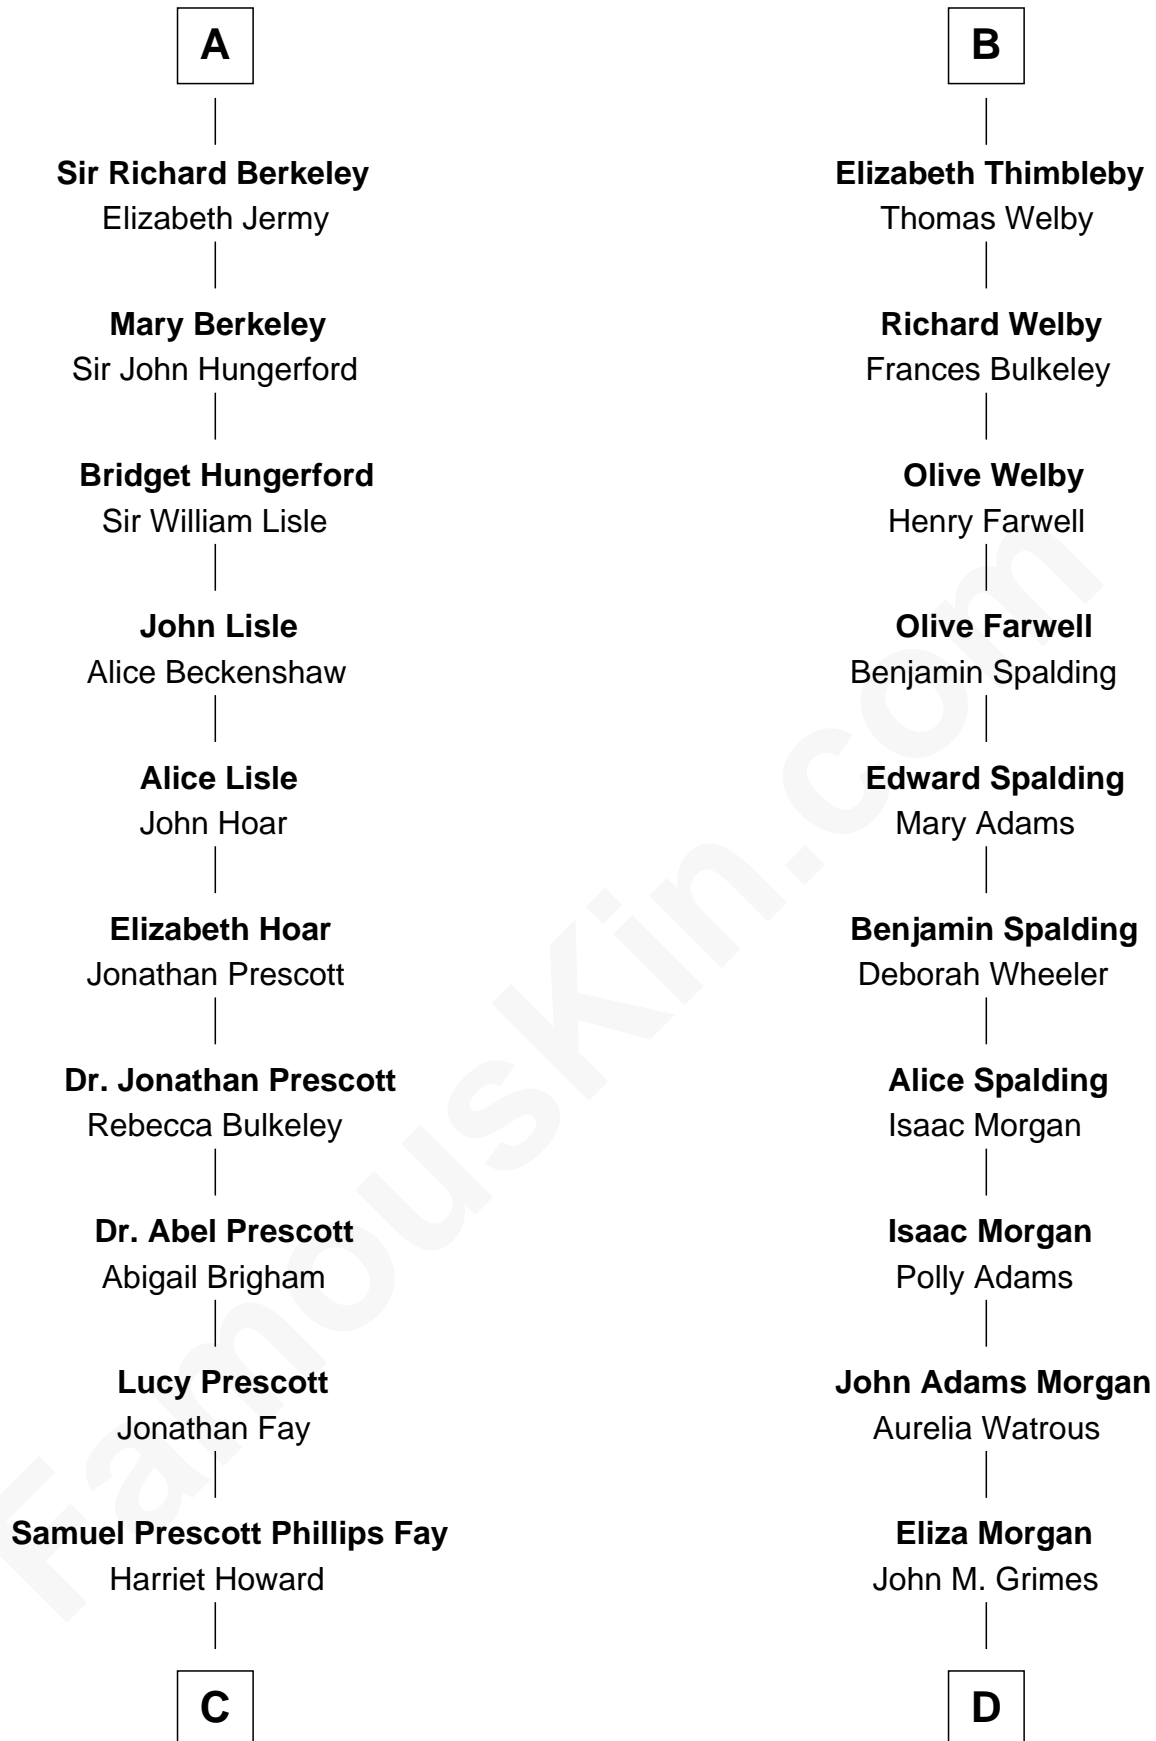

FamousKin.com Relationship Chart of

George H. W. Bush

41st U.S. President

21st cousin of

Linda Hamilton

TV and Movie Actress

Ralph de Stafford

*with wife
Katherine de Hastang*

Sir Robert Talboys

Elizabeth Heron

Maud Talboys

Sir Robert Tyrwhit

Katharine Tyrwhit

Sir Richard Thimbleby

B

C

Samuel Howard Fay
Susan Montfort Shellman

Harriet Eleanor Fay
Rev. James Smith Bush

Samuel Prescott Bush
Flora Sheldon

Prescott Sheldon Bush
Dorothy Wear Walker

George H. W. Bush
41st U.S. President

D

Aurelia Morgan Grimes
Stephen P. Holt