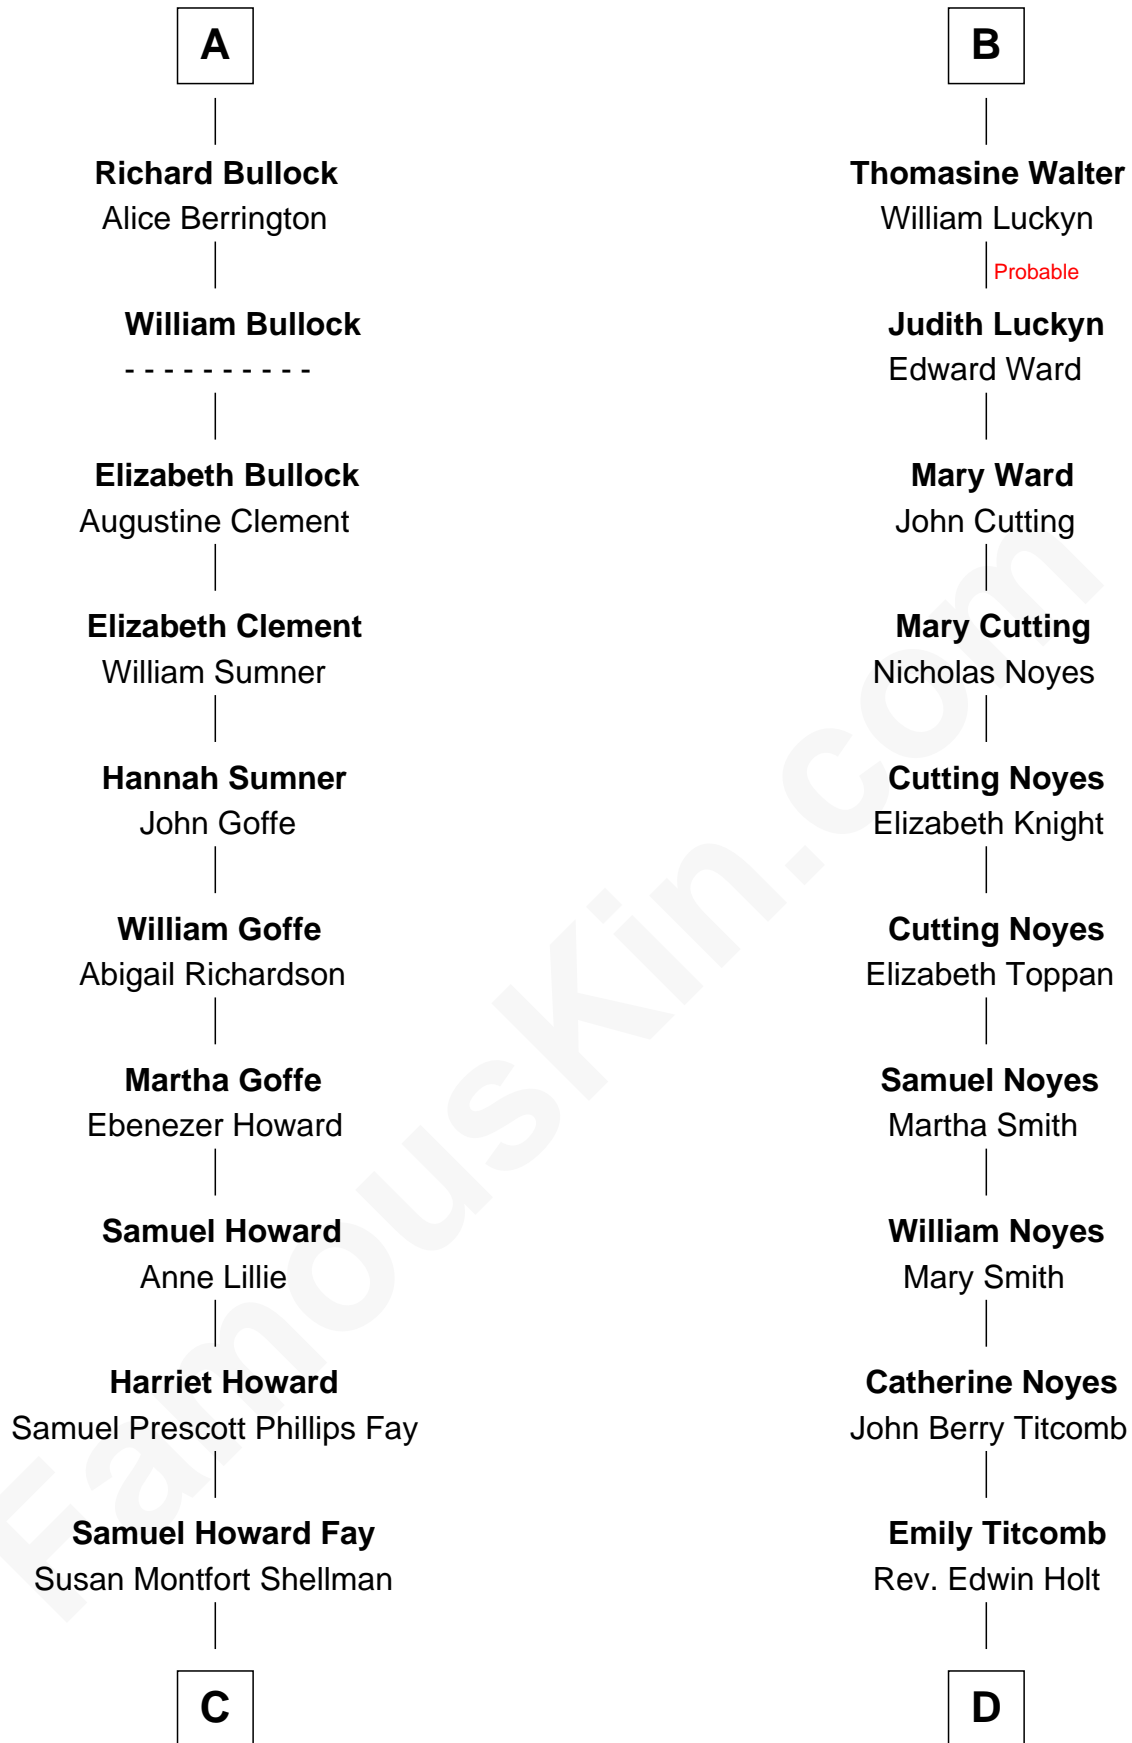

FamousKin.com
Relationship Chart of
George H. W. Bush
41st U.S. President

20th cousin 1 time removed of

Linda Hamilton
TV and Movie Actress

Sir John Howard
 Alice de Bois

C

Harriet Eleanor Fay
Rev. James Smith Bush

Samuel Prescott Bush
Flora Sheldon

Prescott Sheldon Bush
Dorothy Wear Walker

George H. W. Bush
41st U.S. President

D

Stephen P. Holt
Aurelia Morgan Grimes

Taylor Holt
Frances Kyle

Dr. Richard Huckstep Holt
Mildred Alberta Derby