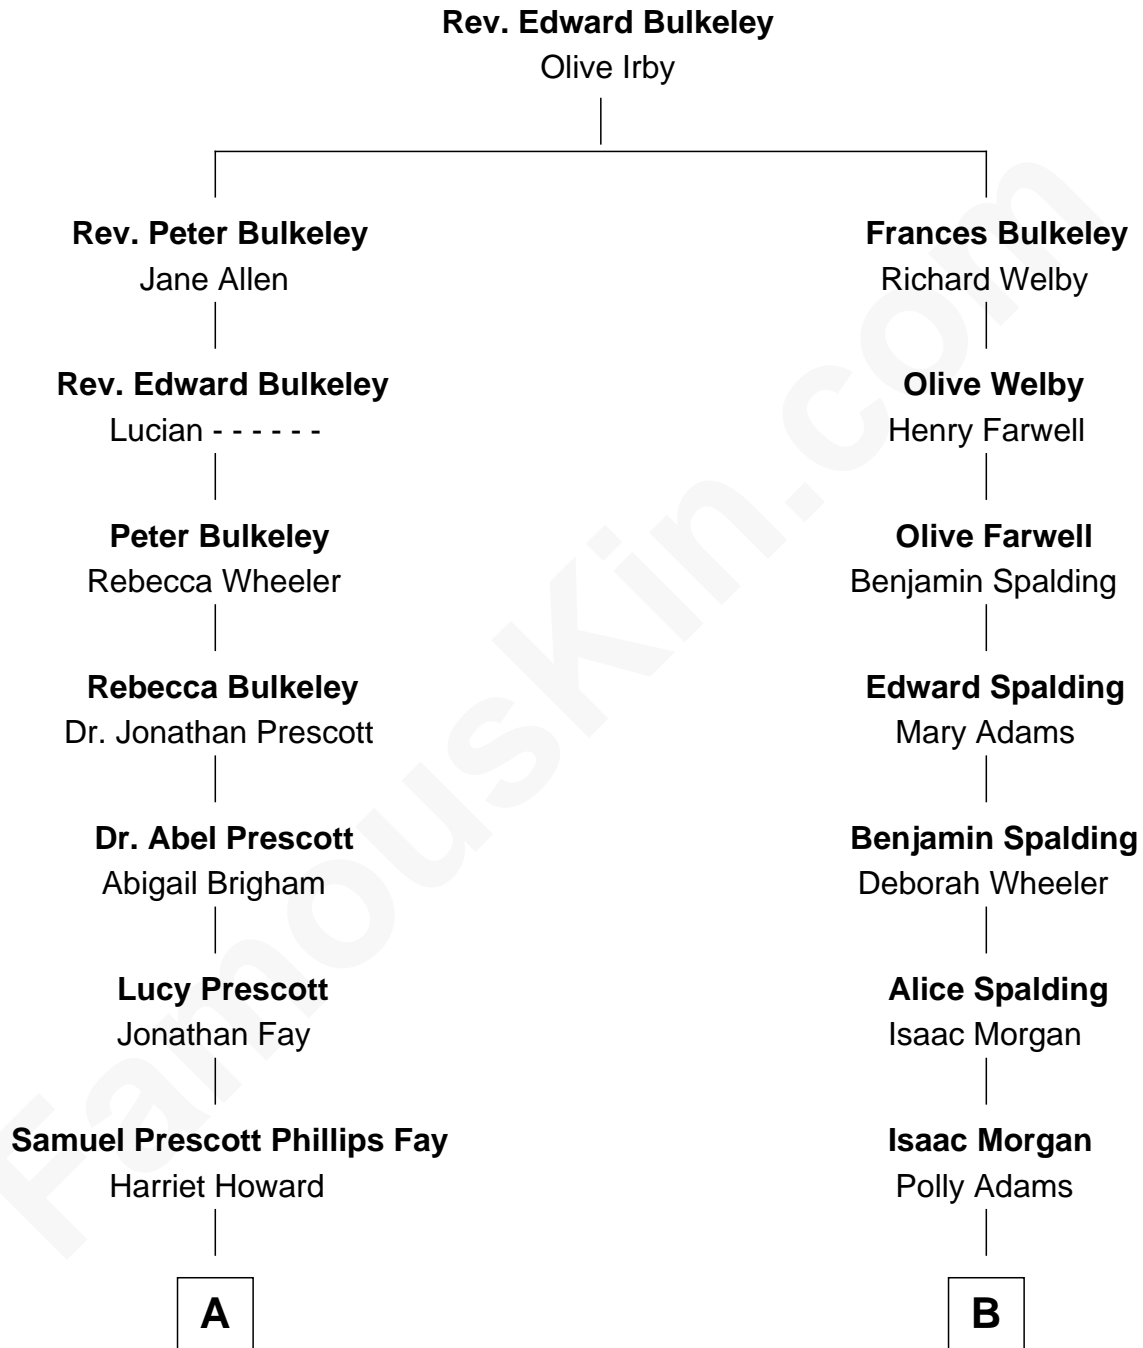

FamousKin.com
Relationship Chart of
George H. W. Bush
41st U.S. President

11th cousin 2 times removed of

Linda Hamilton
TV and Movie Actress

A

Samuel Howard Fay
Susan Montfort Shellman

Harriet Eleanor Fay
Rev. James Smith Bush

Samuel Prescott Bush
Flora Sheldon

Prescott Sheldon Bush
Dorothy Wear Walker

George H. W. Bush
41st U.S. President

B

John Adams Morgan
Aurelia Watrous

Eliza Morgan
John M. Grimes

Aurelia Morgan Grimes
Stephen P. Holt

Taylor Holt
Frances Kyle

Dr. Richard Huckstep Holt
Mildred Alberta Derby

Barbara Kyle Holt
Dr. Carroll Stanford Hamilton

Linda Hamilton
TV and Movie Actress