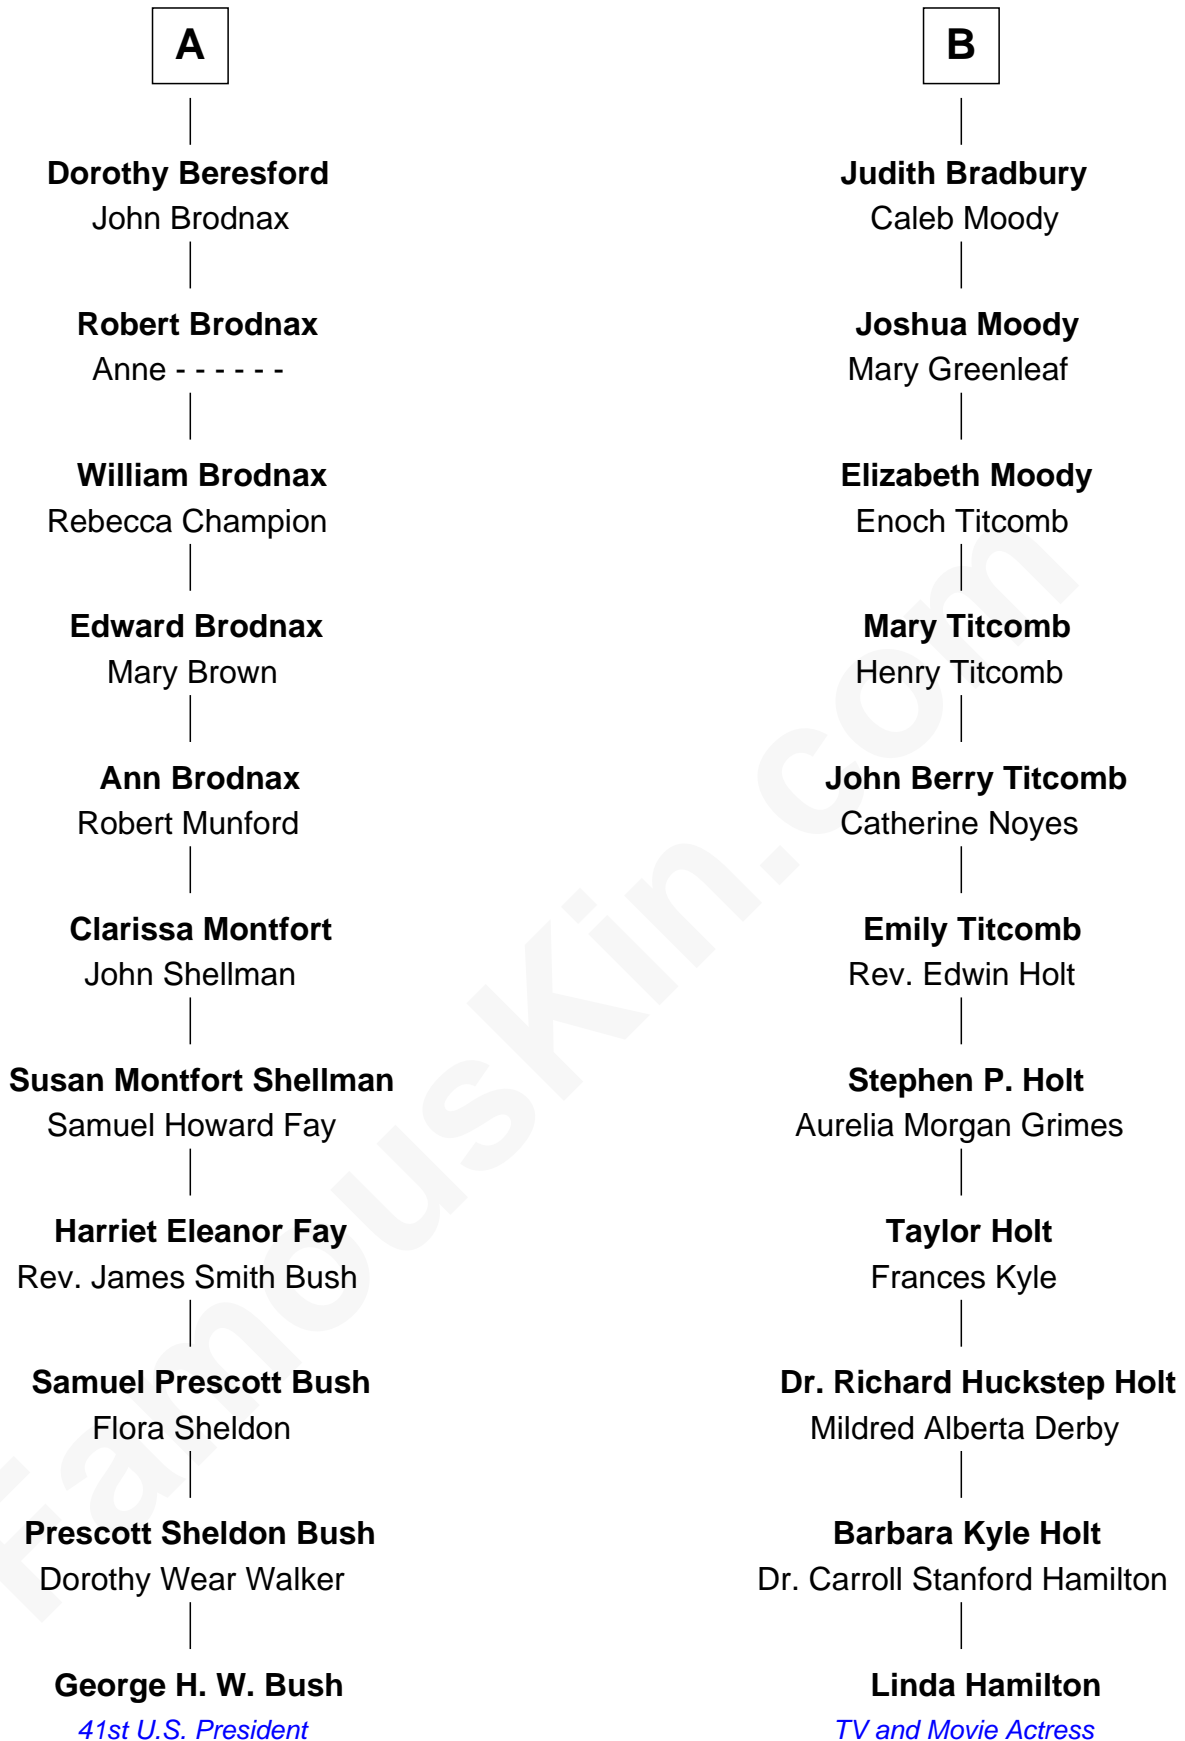

FamousKin.com Relationship Chart of

George H. W. Bush

41st U.S. President

17th cousin of

Linda Hamilton

TV and Movie Actress

Sir Lionel de Welles

Joan de Waterton

Linda Hamilton photo by [Matthew Simoneau](#) (CC BY 2.0)