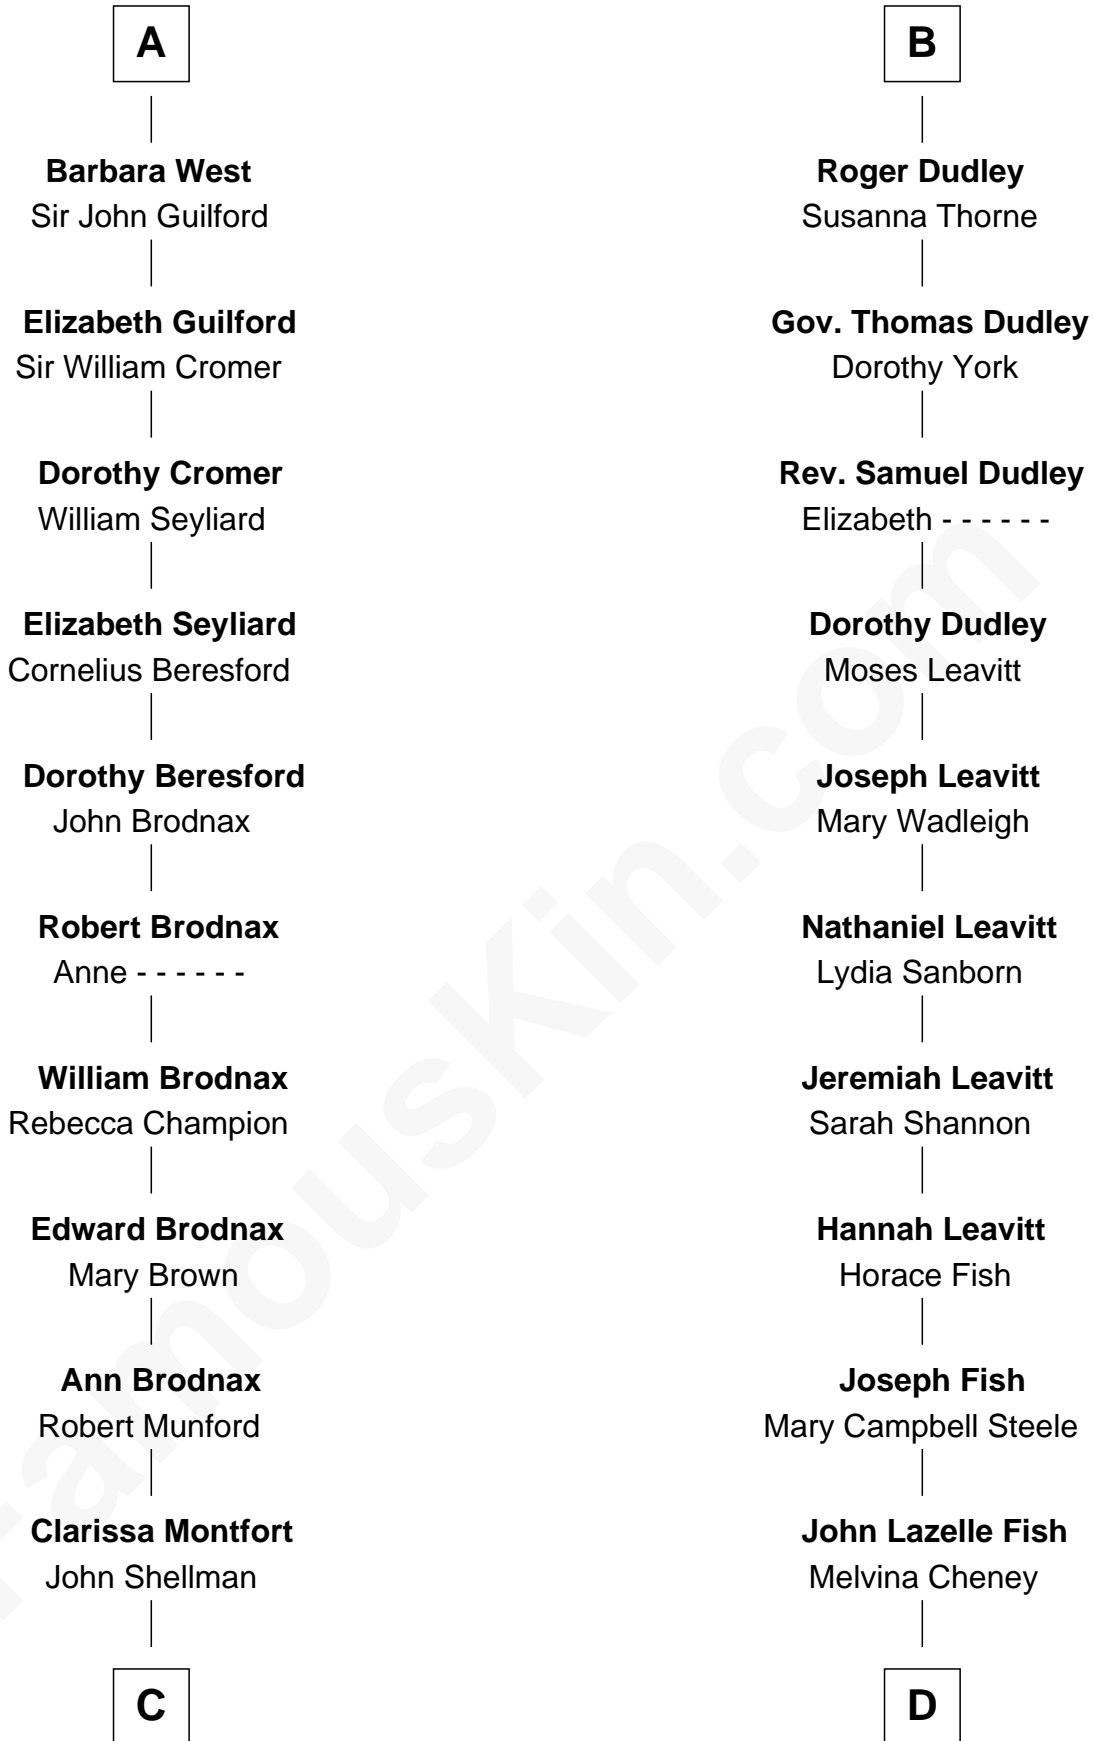

FamousKin.com
Relationship Chart of
George H. W. Bush
41st U.S. President

20th cousin 1 time removed of

Keri Russell
TV and Movie Actress

C

Susan Montfort Shellman

Samuel Howard Fay

Harriet Eleanor Fay

Rev. James Smith Bush

Samuel Prescott Bush

Flora Sheldon

Prescott Sheldon Bush

Dorothy Wear Walker

George H. W. Bush

41st U.S. President

D

Karl Joseph Fish

Mary Emma McNeil

Emma Inez Fish

Kermit Sylvester Stephens

Stephanie Stephens

David Harold Russell

Keri Russell

TV and Movie Actress