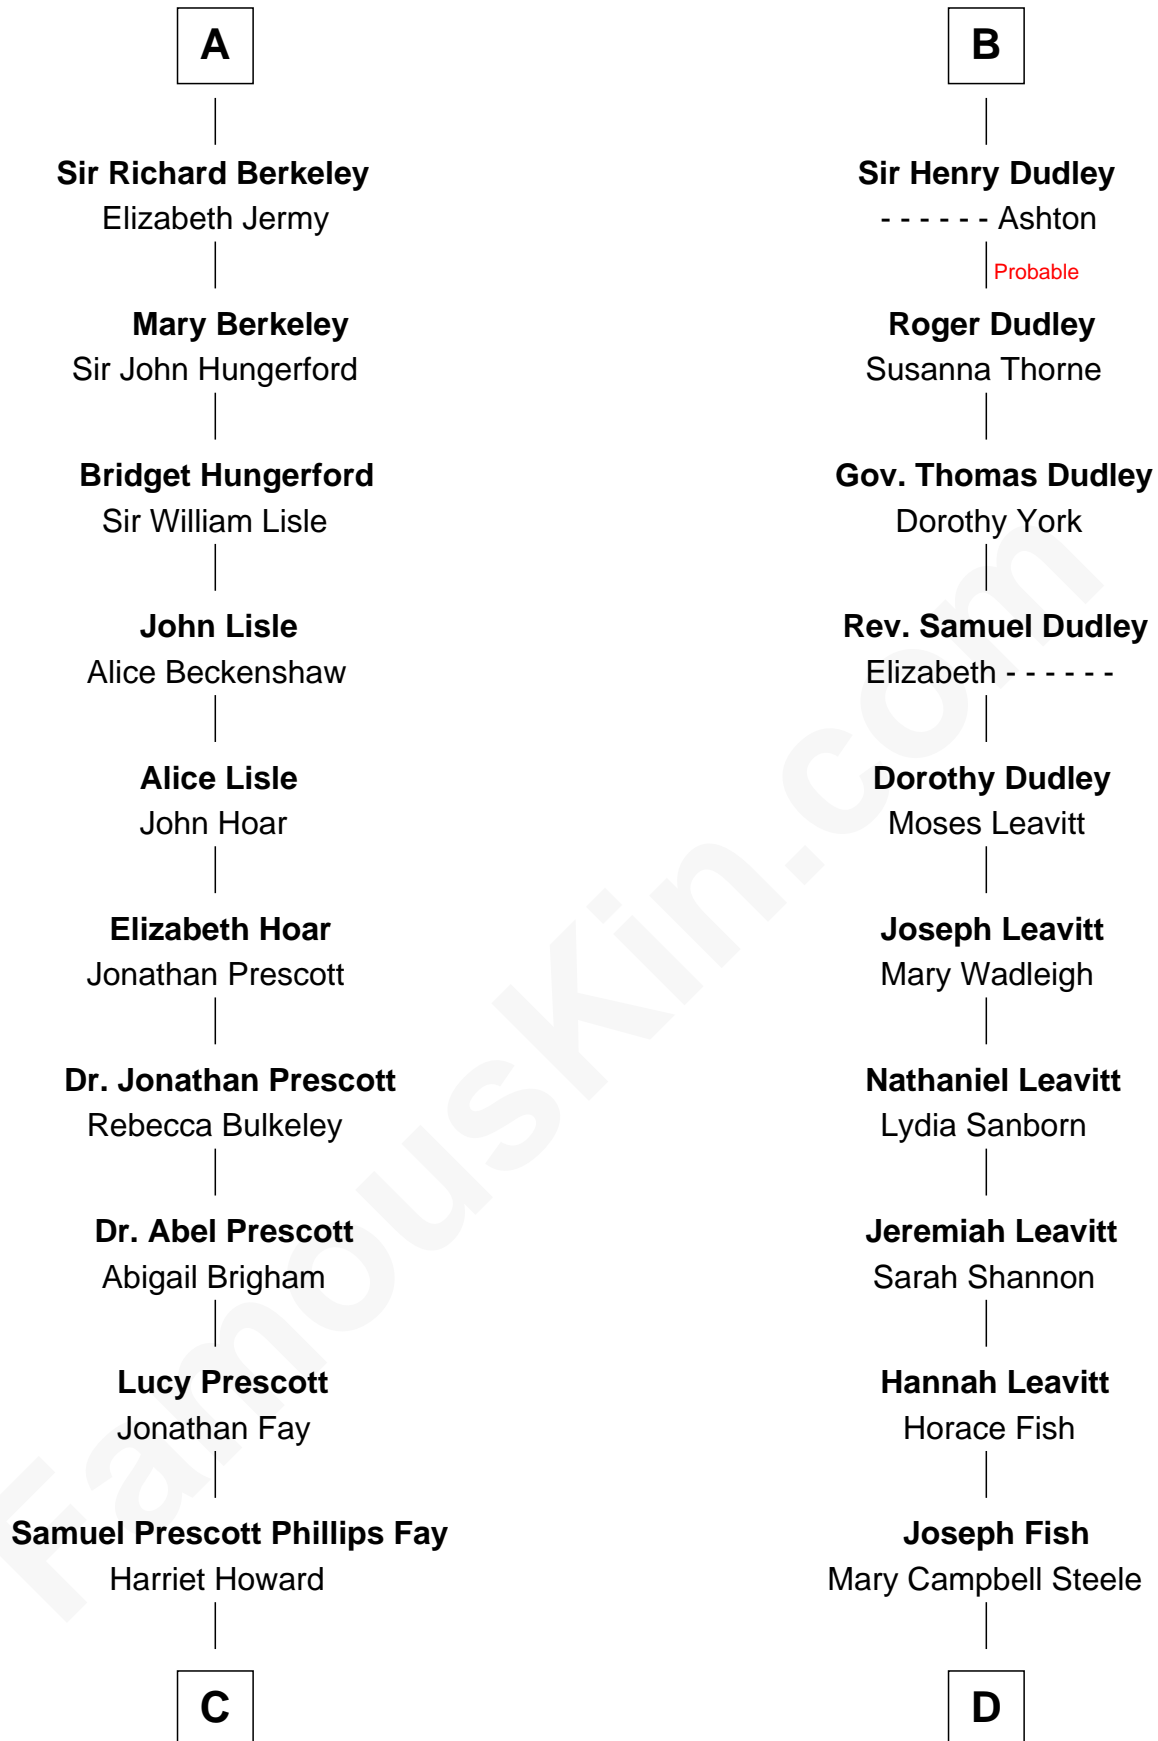

FamousKin.com Relationship Chart of

George H. W. Bush

41st U.S. President

21st cousin of

Keri Russell

TV and Movie Actress

Ralph de Stafford

with wife
Katherine de Hastang

Beatrice de Stafford

Thomas de Ros

Margaret de Ros

Sir Reynold Grey

Margaret Grey

Sir William Bonville

William Bonville

Elizabeth Harington

William Bonville

Katherine Neville

Cecily Bonville

Thomas Grey

Cecily Grey

Sir John Sutton

B

C

Samuel Howard Fay
Susan Montfort Shellman

Harriet Eleanor Fay
Rev. James Smith Bush

Samuel Prescott Bush
Flora Sheldon

Prescott Sheldon Bush
Dorothy Wear Walker

George H. W. Bush
41st U.S. President

D

John Lazelle Fish
Melvina Cheney