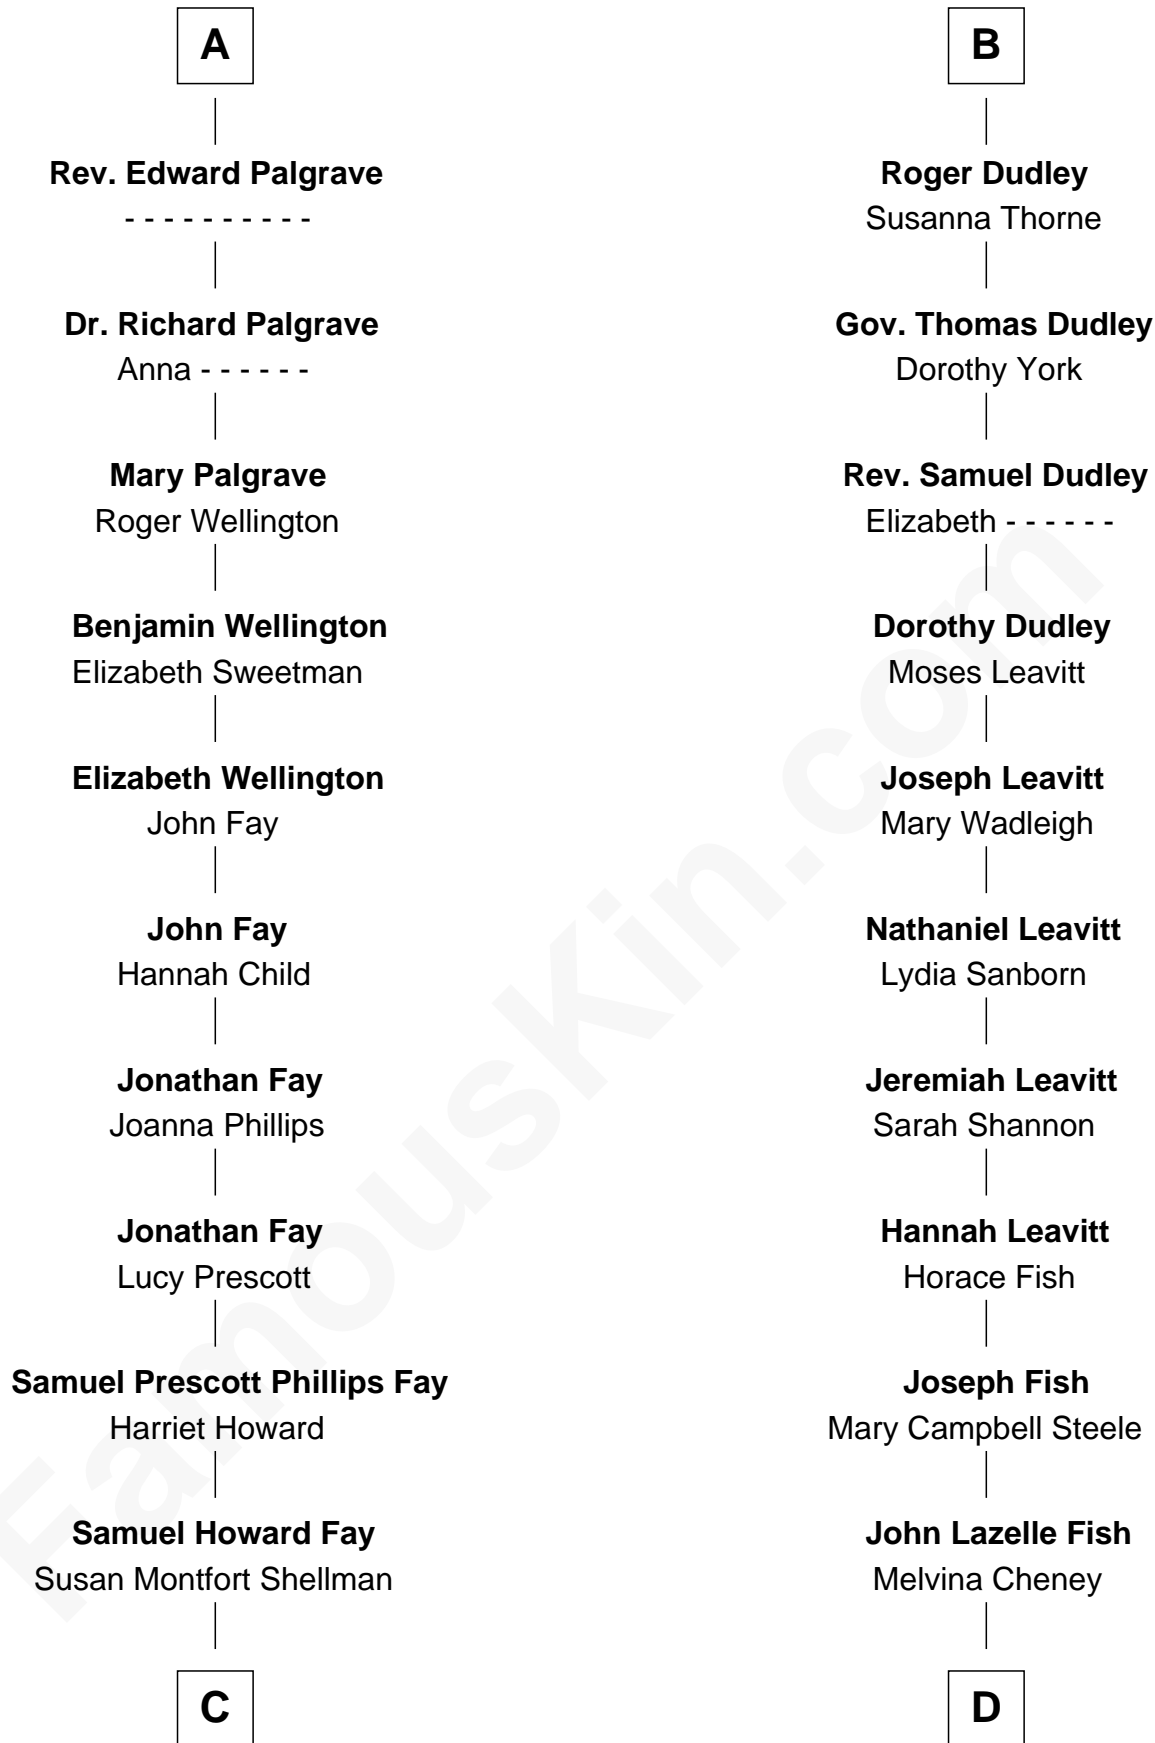

FamousKin.com Relationship Chart of

George H. W. Bush

41st U.S. President

20th cousin of

Keri Russell

TV and Movie Actress

Richard Fitzalan
Eleanor Plantagenet

C

Harriet Eleanor Fay
Rev. James Smith Bush

Samuel Prescott Bush
Flora Sheldon

Prescott Sheldon Bush
Dorothy Wear Walker

George H. W. Bush
41st U.S. President

D

Karl Joseph Fish
Mary Emma McNeil

Emma Inez Fish
Kermit Sylvester Stephens