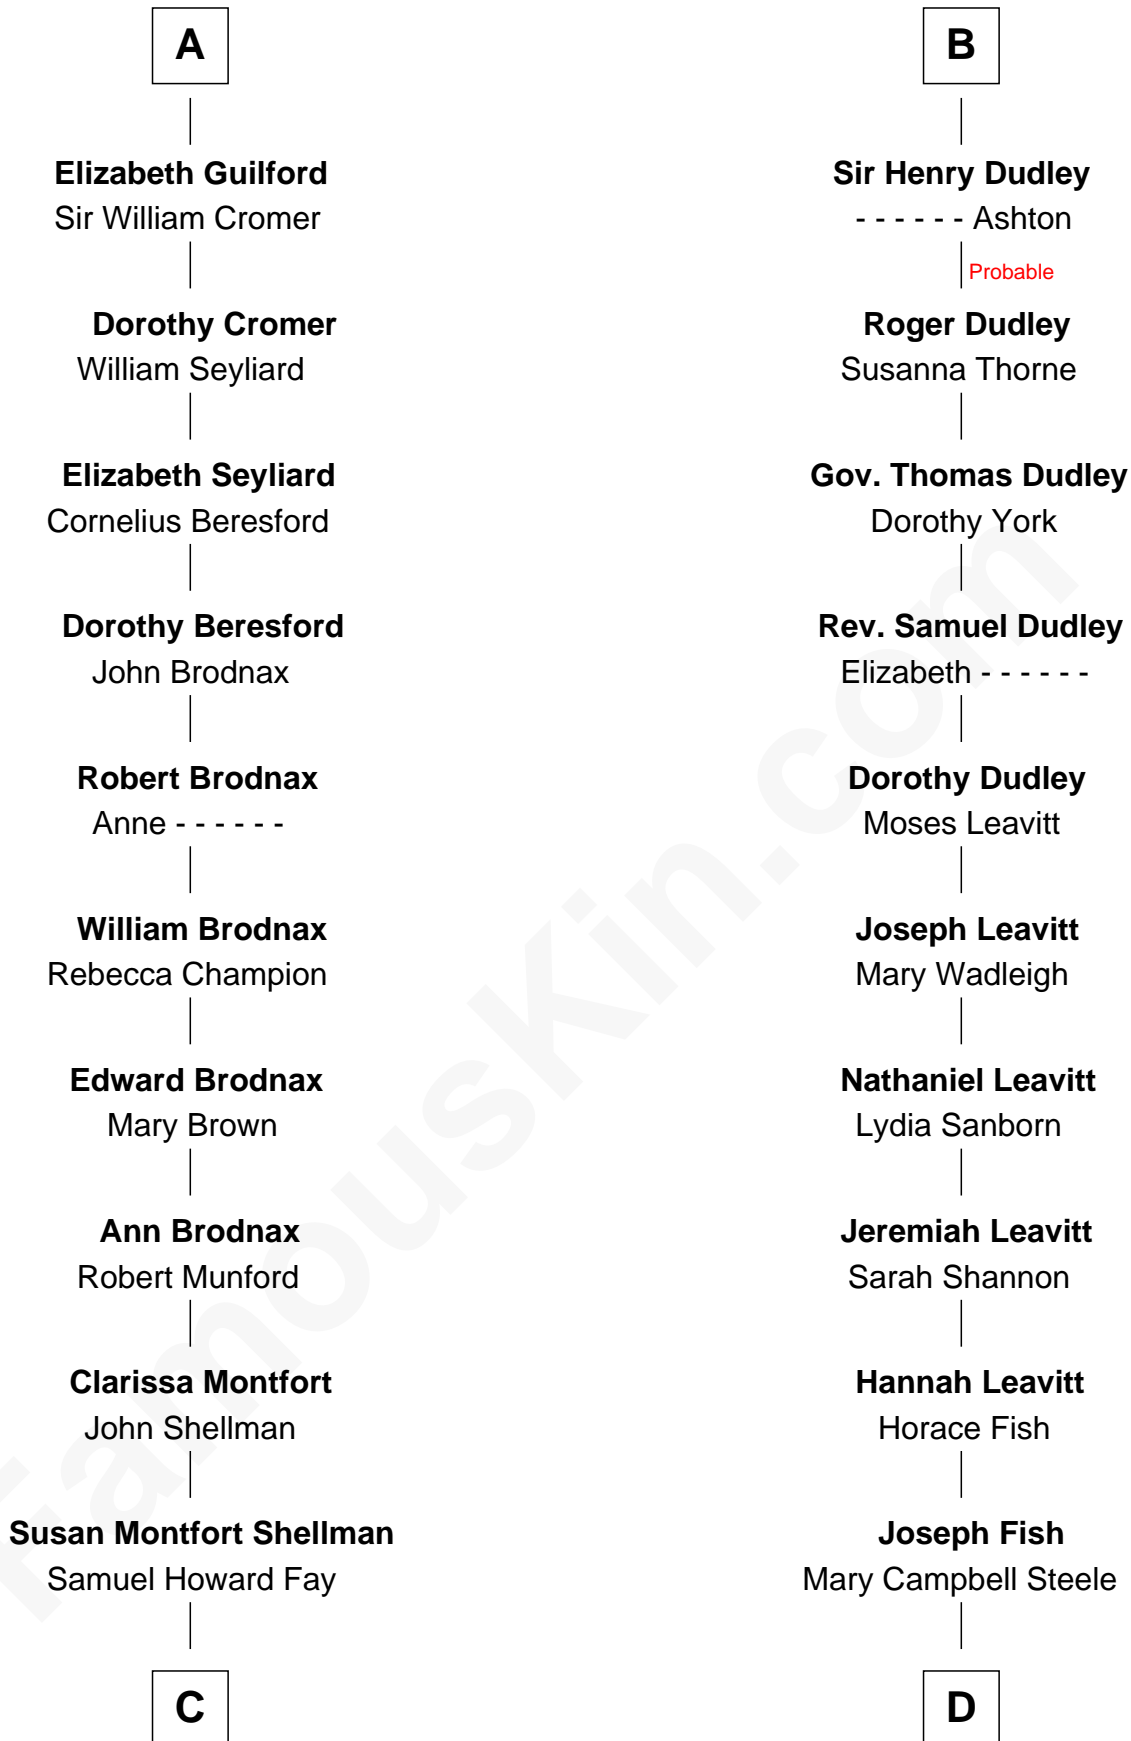

FamousKin.com
Relationship Chart of
George H. W. Bush
41st U.S. President

20th cousin 1 time removed of
Keri Russell
TV and Movie Actress

Sir Robert de Holland
 Maude la Zouche

C

Harriet Eleanor Fay
Rev. James Smith Bush

Samuel Prescott Bush
Flora Sheldon

Prescott Sheldon Bush
Dorothy Wear Walker

George H. W. Bush
41st U.S. President

D

John Lazelle Fish
Melvina Cheney

Karl Joseph Fish
Mary Emma McNeil

Emma Inez Fish
Kermit Sylvester Stephens