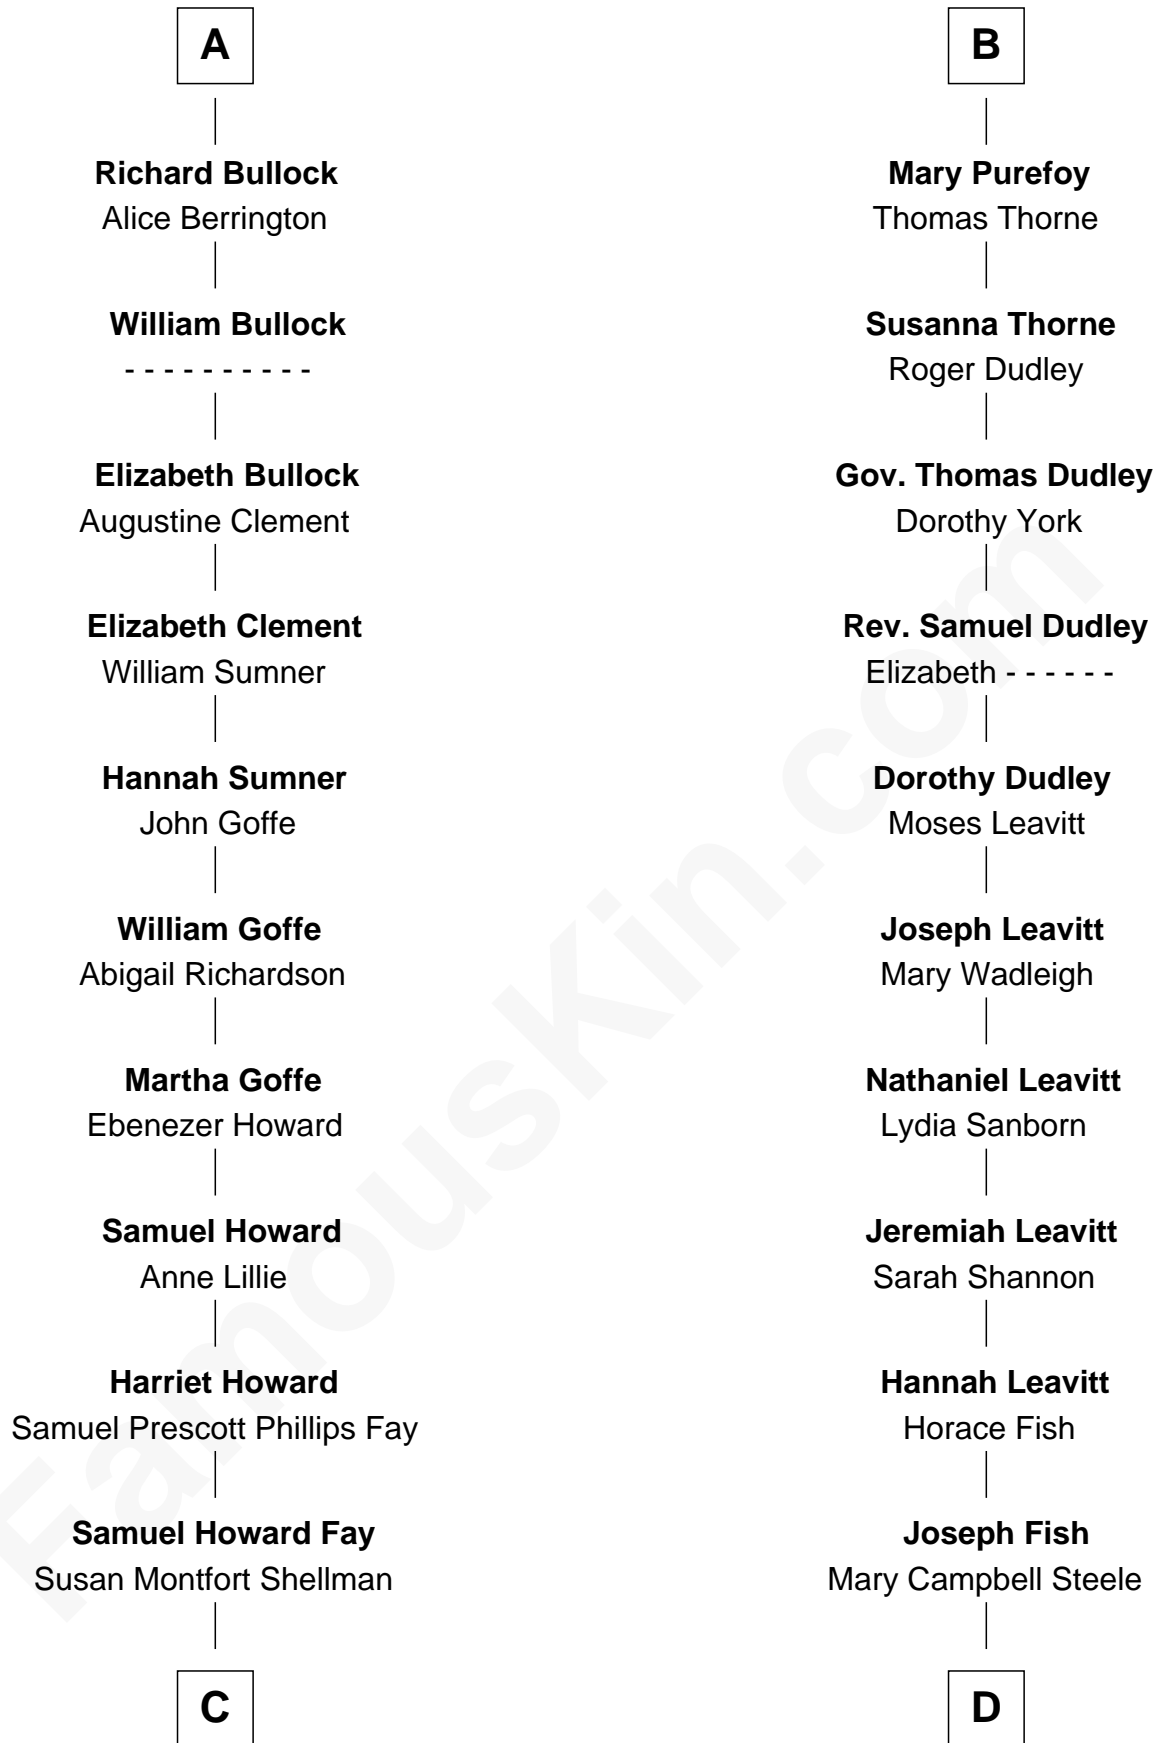

**FamousKin.com**  
**Relationship Chart of**  
**George H. W. Bush**  
*41st U.S. President*

20th cousin 1 time removed of

**Keri Russell**  
*TV and Movie Actress*

**Sir John Howard**  
 Alice de Bois

**C**

**Harriet Eleanor Fay**  
Rev. James Smith Bush

**Samuel Prescott Bush**  
Flora Sheldon

**Prescott Sheldon Bush**  
Dorothy Wear Walker

**George H. W. Bush**  
*41st U.S. President*

**D**

**John Lazelle Fish**  
Melvina Cheney

**Karl Joseph Fish**  
Mary Emma McNeil

**Emma Inez Fish**  
Kermit Sylvester Stephens

**Stephanie Stephens**  
David Harold Russell

**Keri Russell**  
*TV and Movie Actress*