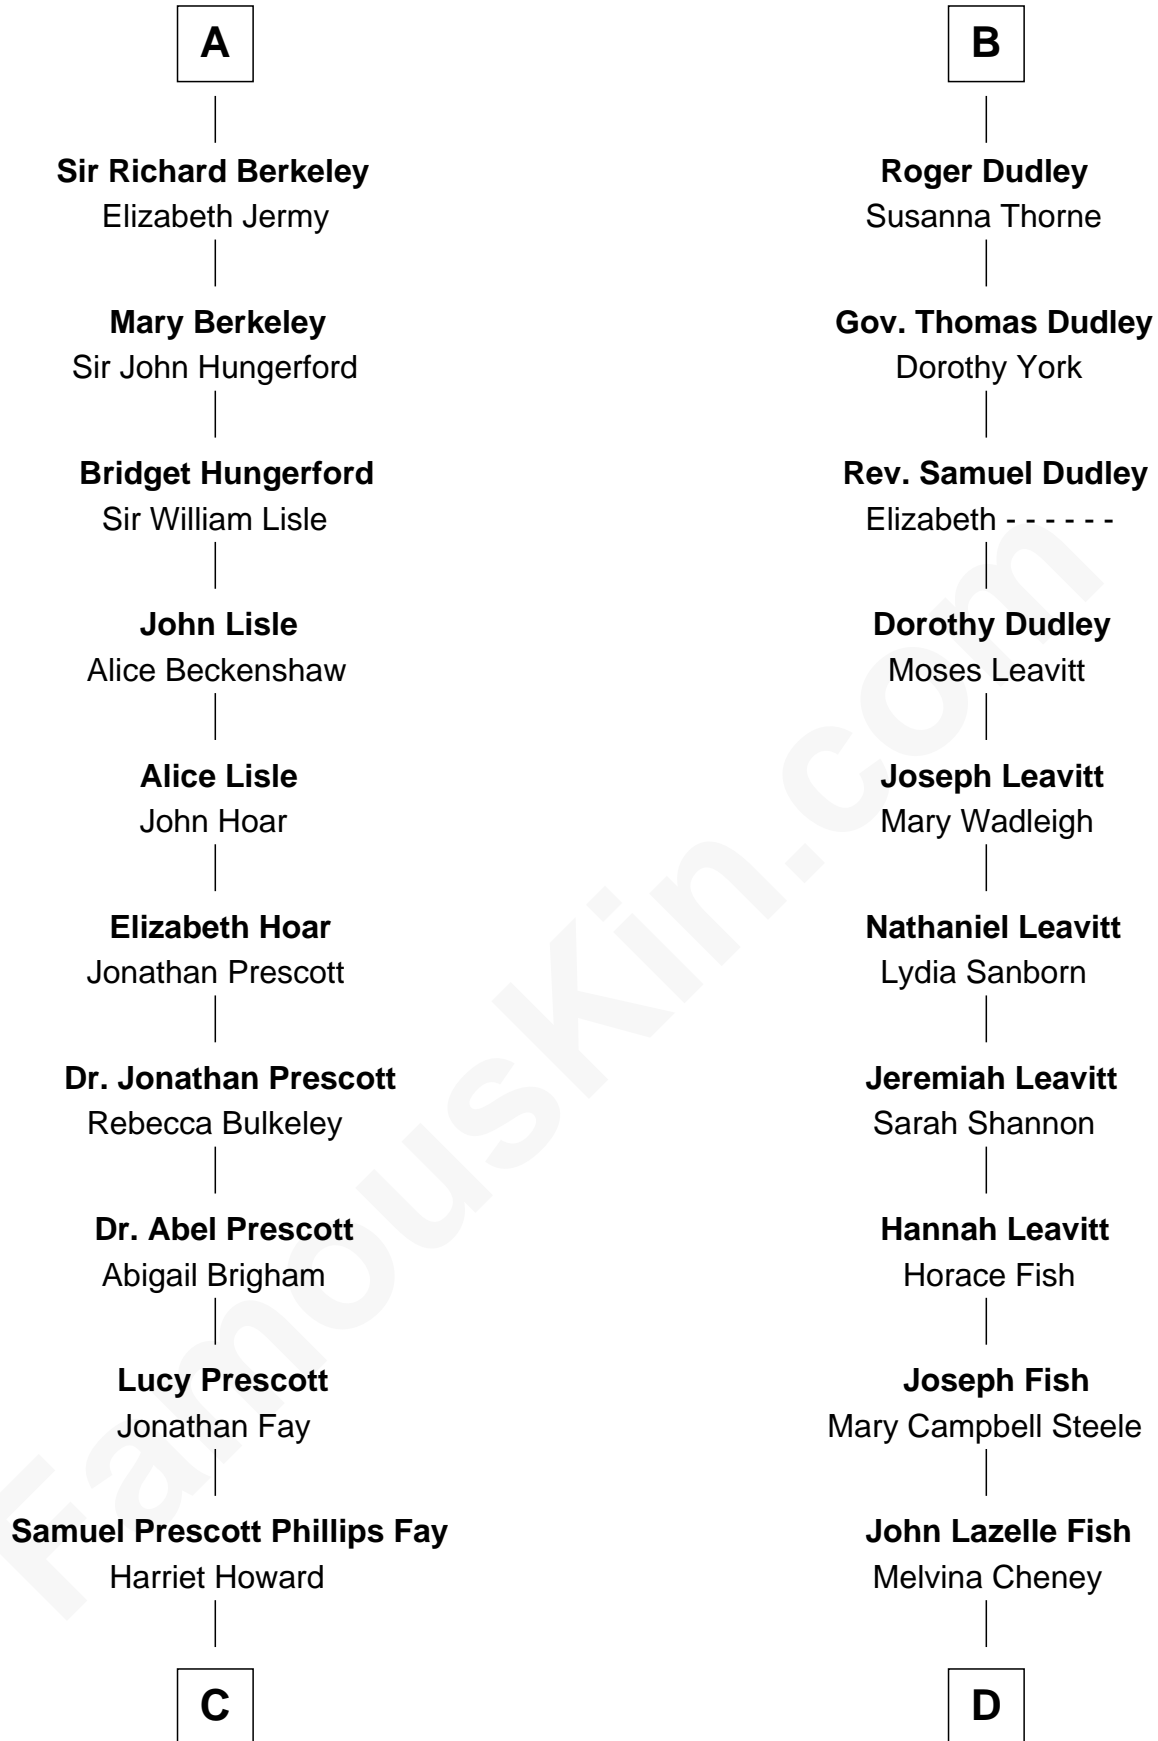

**FamousKin.com**  
**Relationship Chart of**  
**George H. W. Bush**  
*41st U.S. President*

20th cousin 1 time removed of  
**Keri Russell**  
*TV and Movie Actress*

**Sir Maurice de Berkeley**  
 Eve la Zouche

**Richard Berkeley**  
 Elizabeth Conningsby

**Sir John Berkeley**  
 Isabel Dennis

**A**

**Thomas de Berkeley**  
 Katherine de Clyvedon

**Sir John Berkeley**  
 Elizabeth Betteshorne

**Elizabeth Berkeley**  
 Sir John Sutton

**Sir Edmund Sutton**  
 Joyce Tiptoft

**Sir Edward Sutton**  
 Cecily Willoughby

**Sir John Sutton**  
 Cecily Grey

**Sir Henry Dudley**  
 - - - - - Ashton

Probable

**B**

**C**

**Samuel Howard Fay**  
Susan Montfort Shellman

**Harriet Eleanor Fay**  
Rev. James Smith Bush

**Samuel Prescott Bush**  
Flora Sheldon

**Prescott Sheldon Bush**  
Dorothy Wear Walker

**George H. W. Bush**  
*41st U.S. President*

**D**

**Karl Joseph Fish**  
Mary Emma McNeil