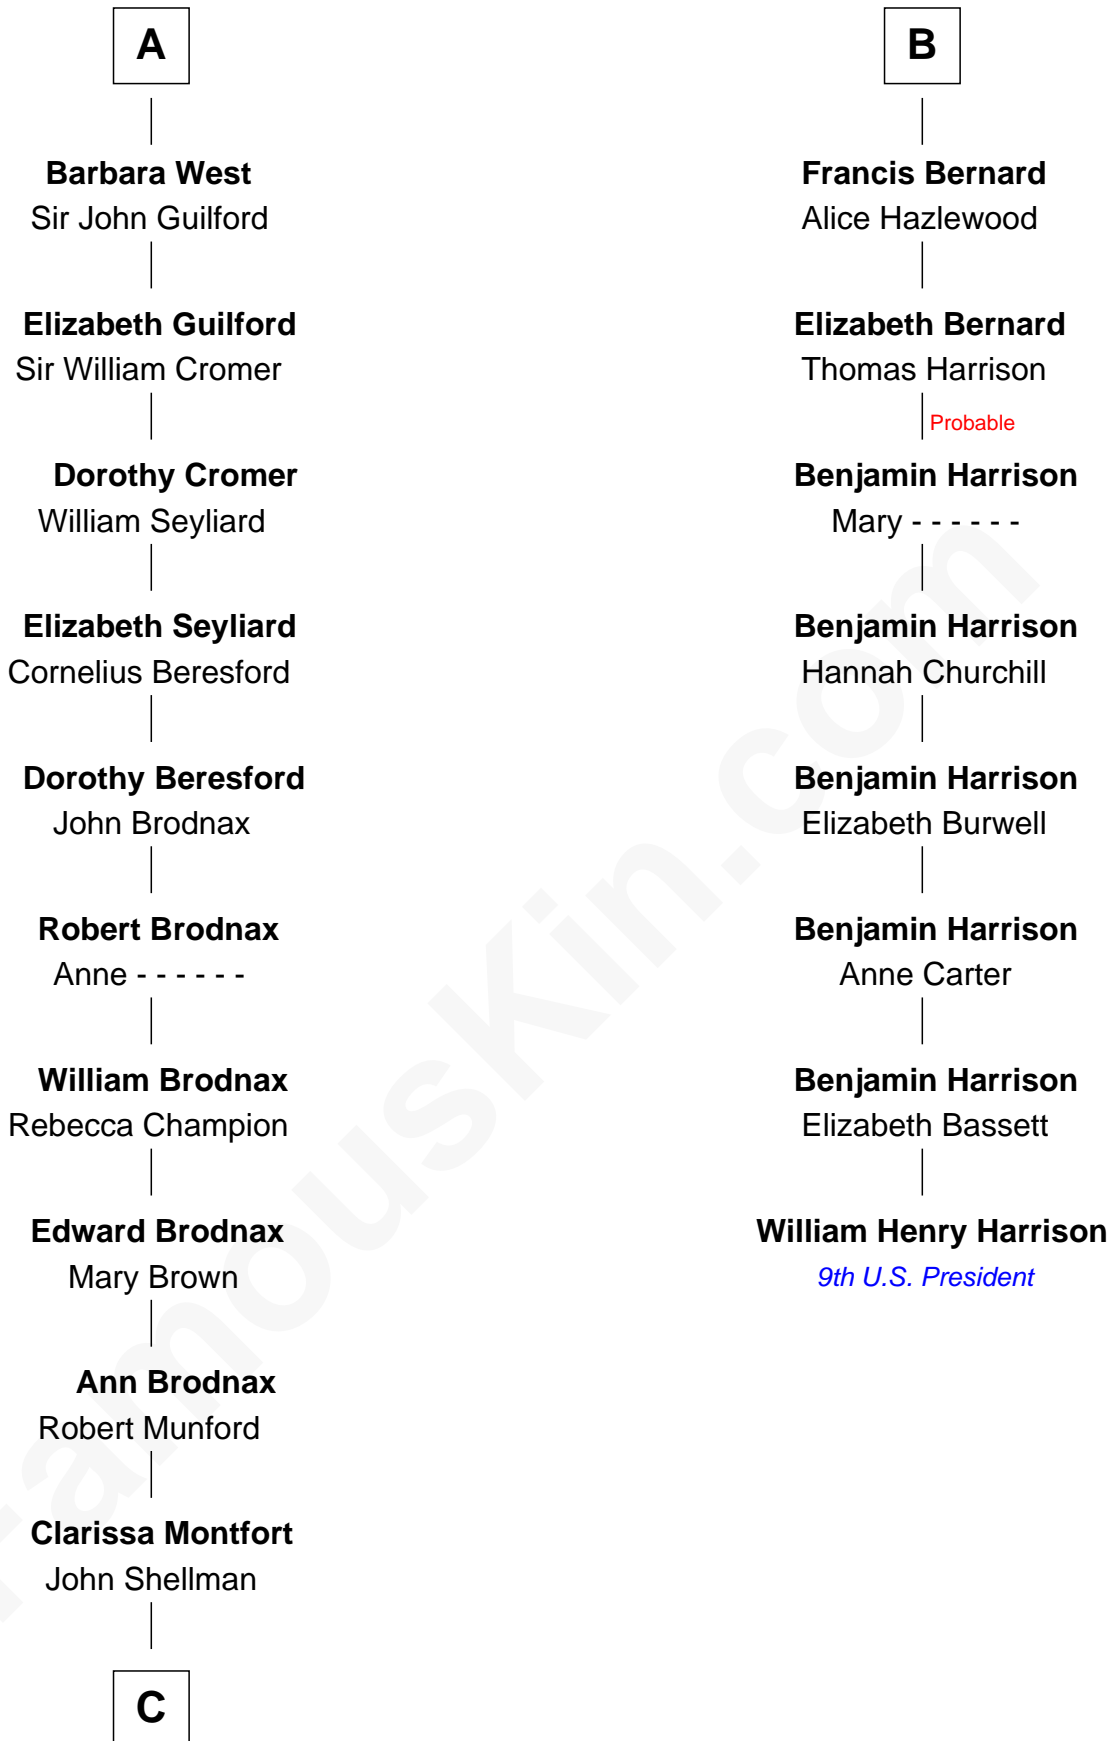

FamousKin.com
Relationship Chart of
George H. W. Bush
41st U.S. President

14th cousin 7 times removed of
William Henry Harrison
9th U.S. President

Sir Thomas de Beauchamp
 Katherine de Mortimer

C

—
Susan Montfort Shellman

Samuel Howard Fay

—
Harriet Eleanor Fay

Rev. James Smith Bush

—
Samuel Prescott Bush

Flora Sheldon

—
Prescott Sheldon Bush

Dorothy Wear Walker

—
George H. W. Bush

41st U.S. President

FamousKin.com