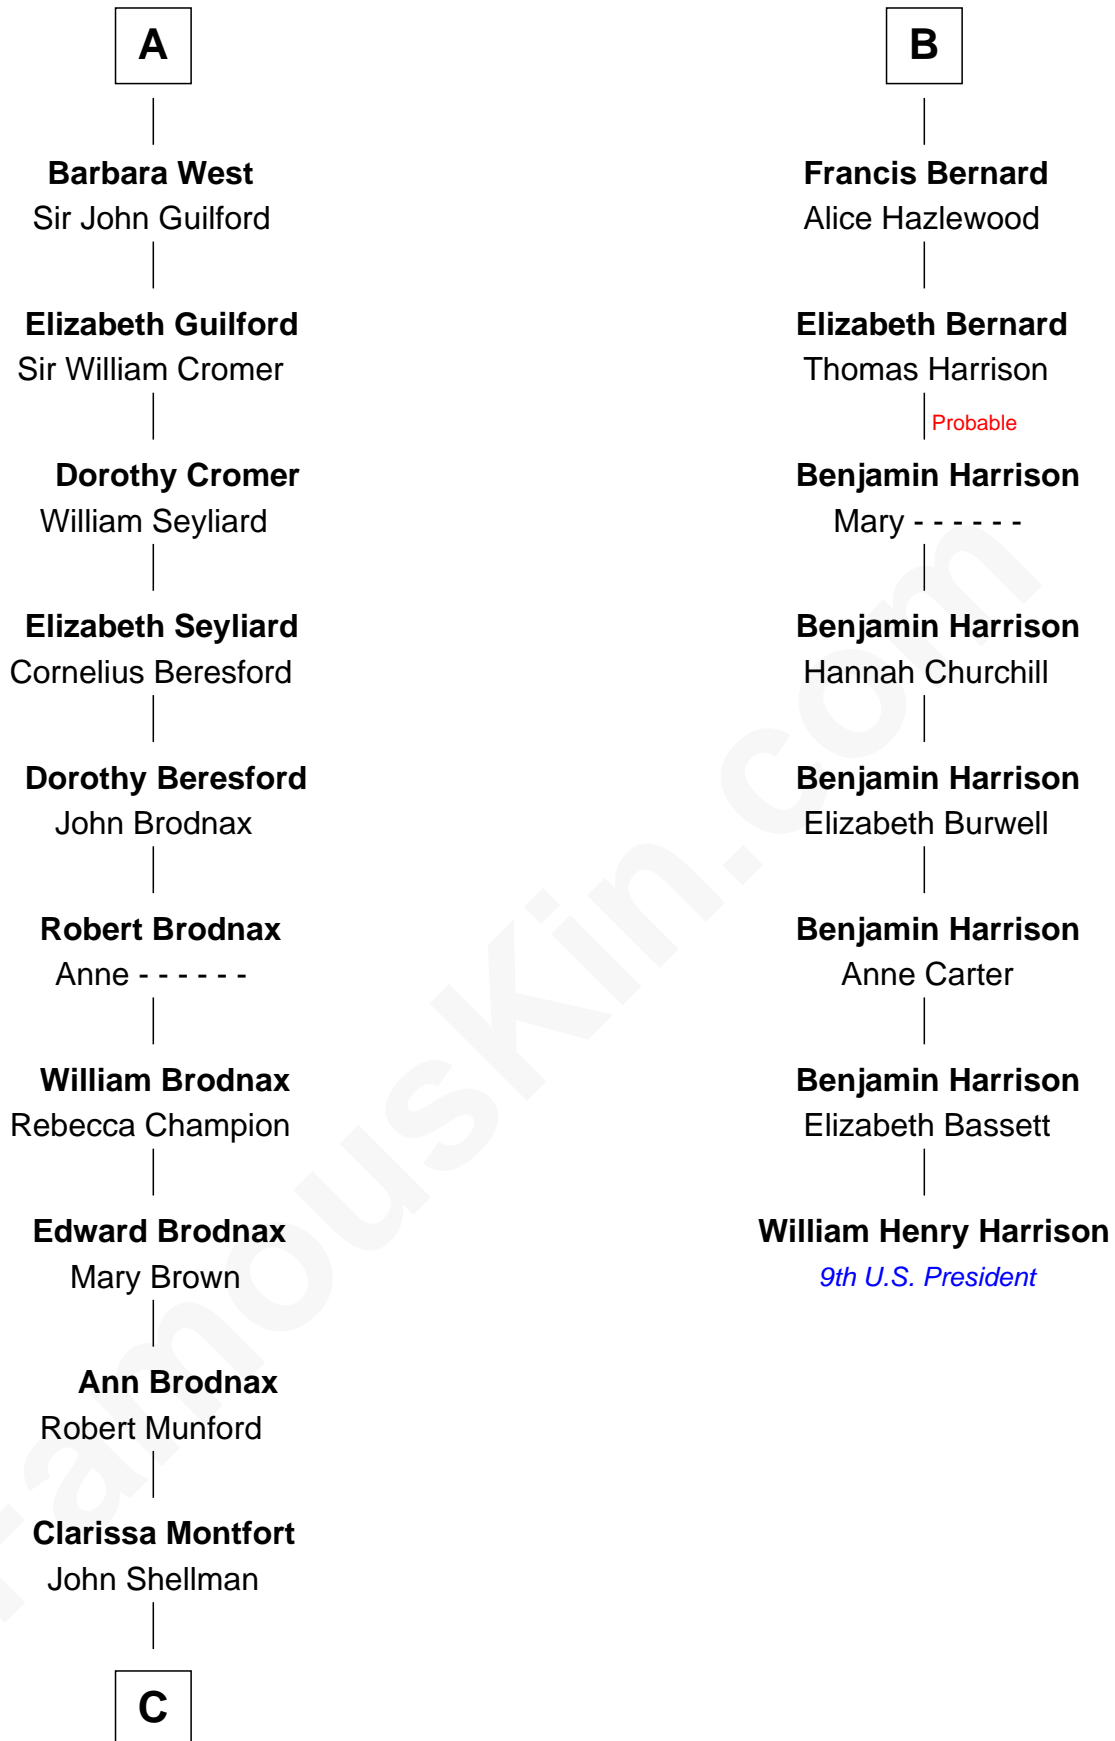

FamousKin.com
Relationship Chart of
George H. W. Bush
41st U.S. President

14th cousin 7 times removed of
William Henry Harrison
9th U.S. President

C

—
Susan Montfort Shellman

Samuel Howard Fay

—
Harriet Eleanor Fay

Rev. James Smith Bush

—
Samuel Prescott Bush

Flora Sheldon

—
Prescott Sheldon Bush

Dorothy Wear Walker

—
George H. W. Bush

41st U.S. President

FamousKin.com