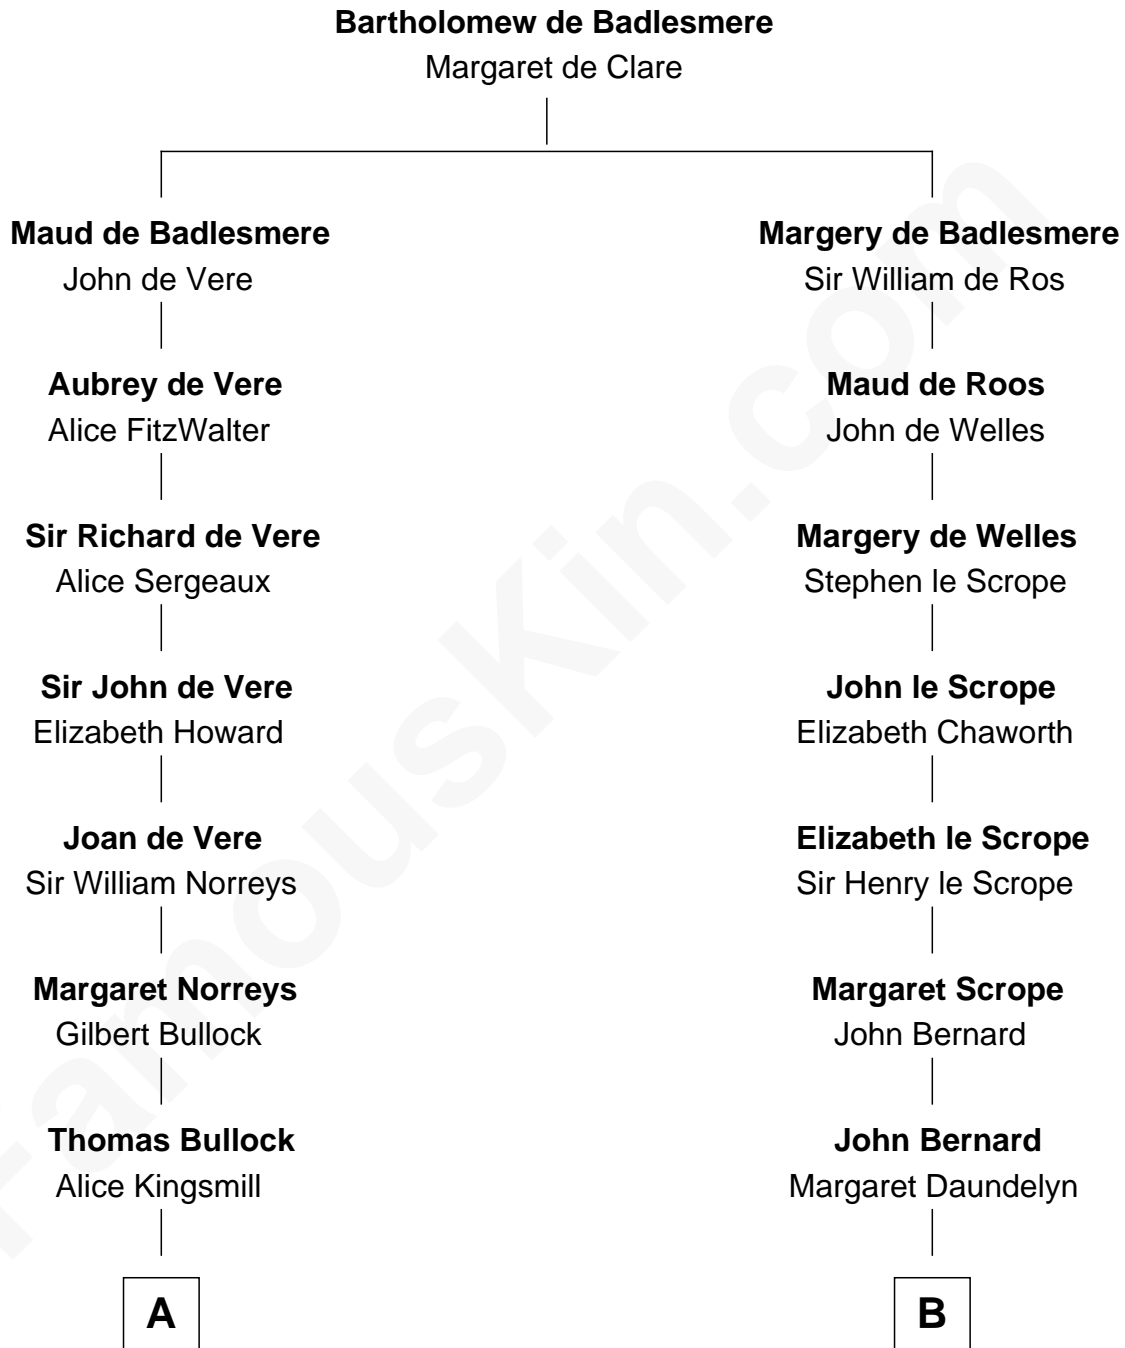

**FamousKin.com**  
**Relationship Chart of**  
**George H. W. Bush**  
*41st U.S. President*

15th cousin 5 times removed of  
**William Henry Harrison**  
*9th U.S. President*

**C**

—  
**Harriet Eleanor Fay**  
Rev. James Smith Bush

—  
**Samuel Prescott Bush**  
Flora Sheldon

—  
**Prescott Sheldon Bush**  
Dorothy Wear Walker

—  
**George H. W. Bush**  
*41st U.S. President*

FamousKin.com