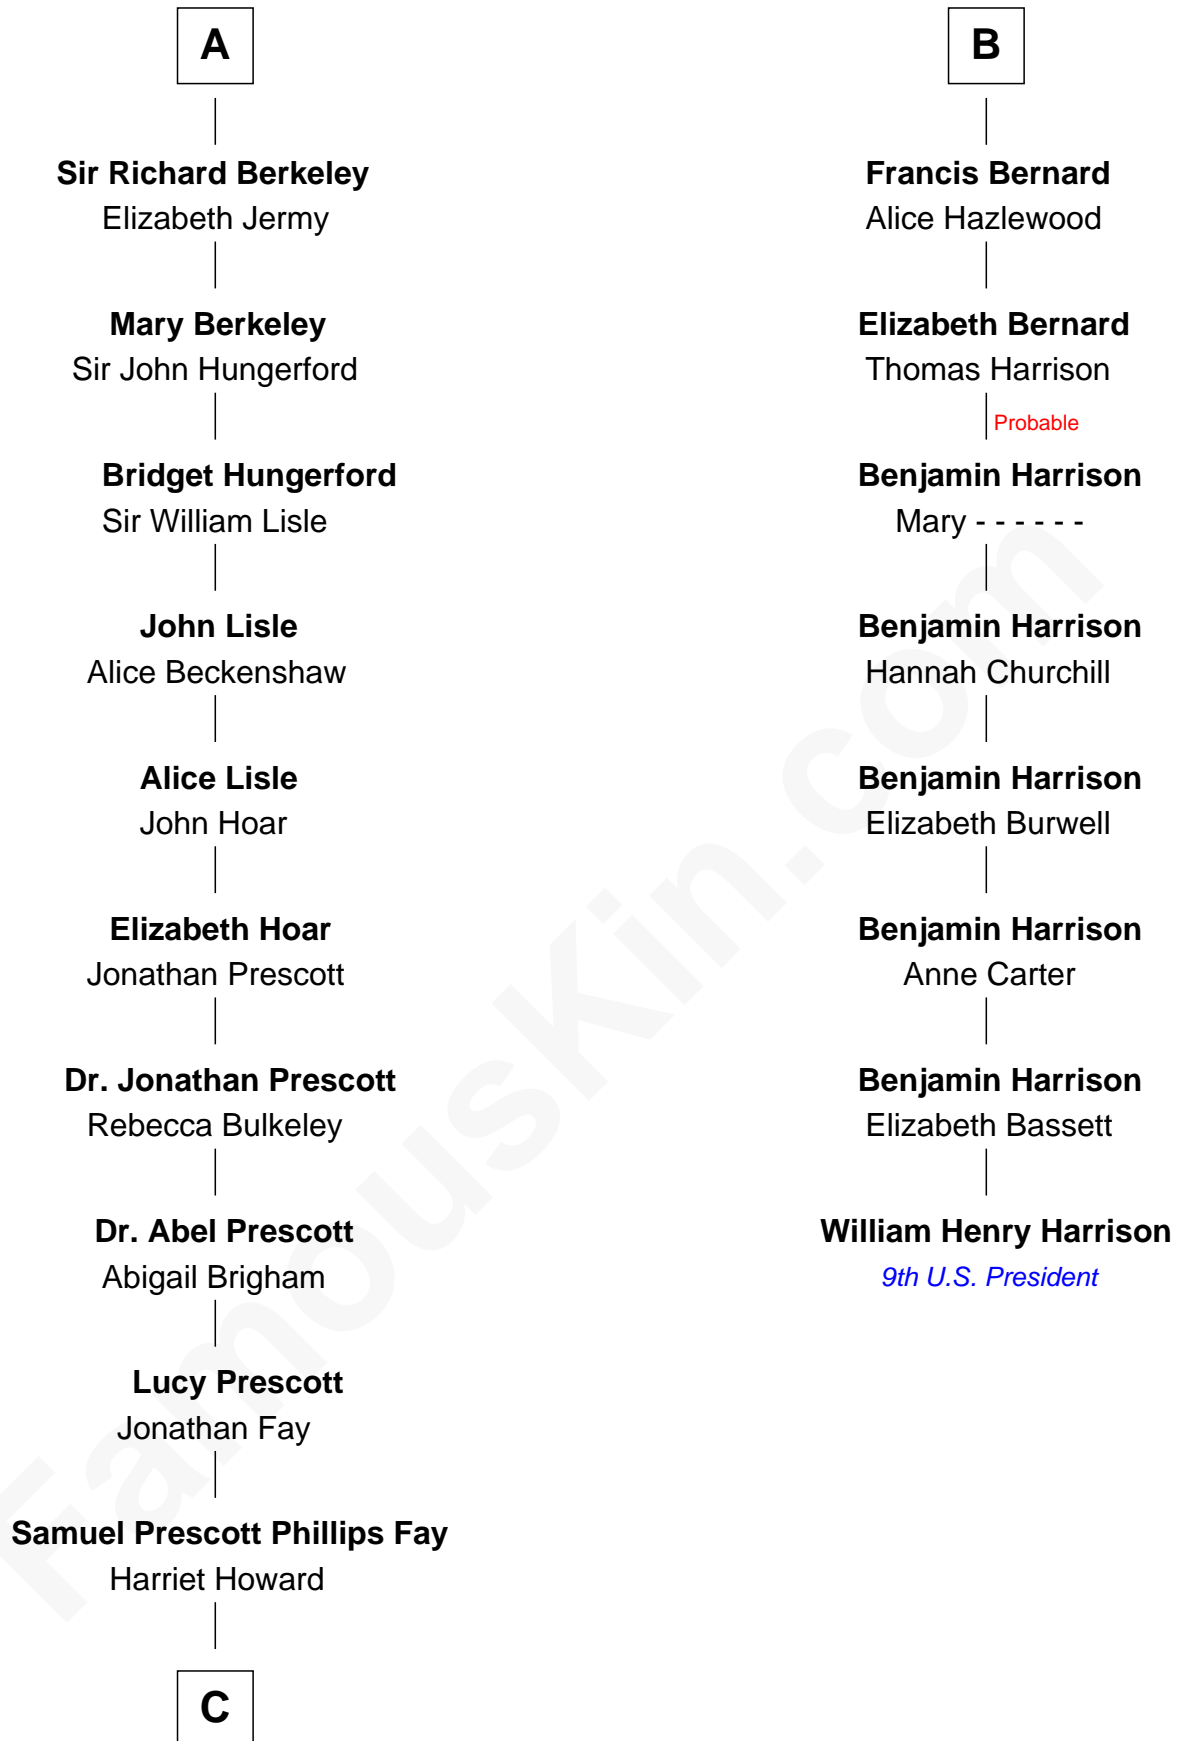

**FamousKin.com**  
**Relationship Chart of**  
**George H. W. Bush**  
*41st U.S. President*

**14th cousin 7 times removed of**  
**William Henry Harrison**  
*9th U.S. President*

**C**

—  
**Samuel Howard Fay**  
Susan Montfort Shellman

—  
**Harriet Eleanor Fay**  
Rev. James Smith Bush

—  
**Samuel Prescott Bush**  
Flora Sheldon

—  
**Prescott Sheldon Bush**  
Dorothy Wear Walker

—  
**George H. W. Bush**  
*41st U.S. President*

FamousKin.com