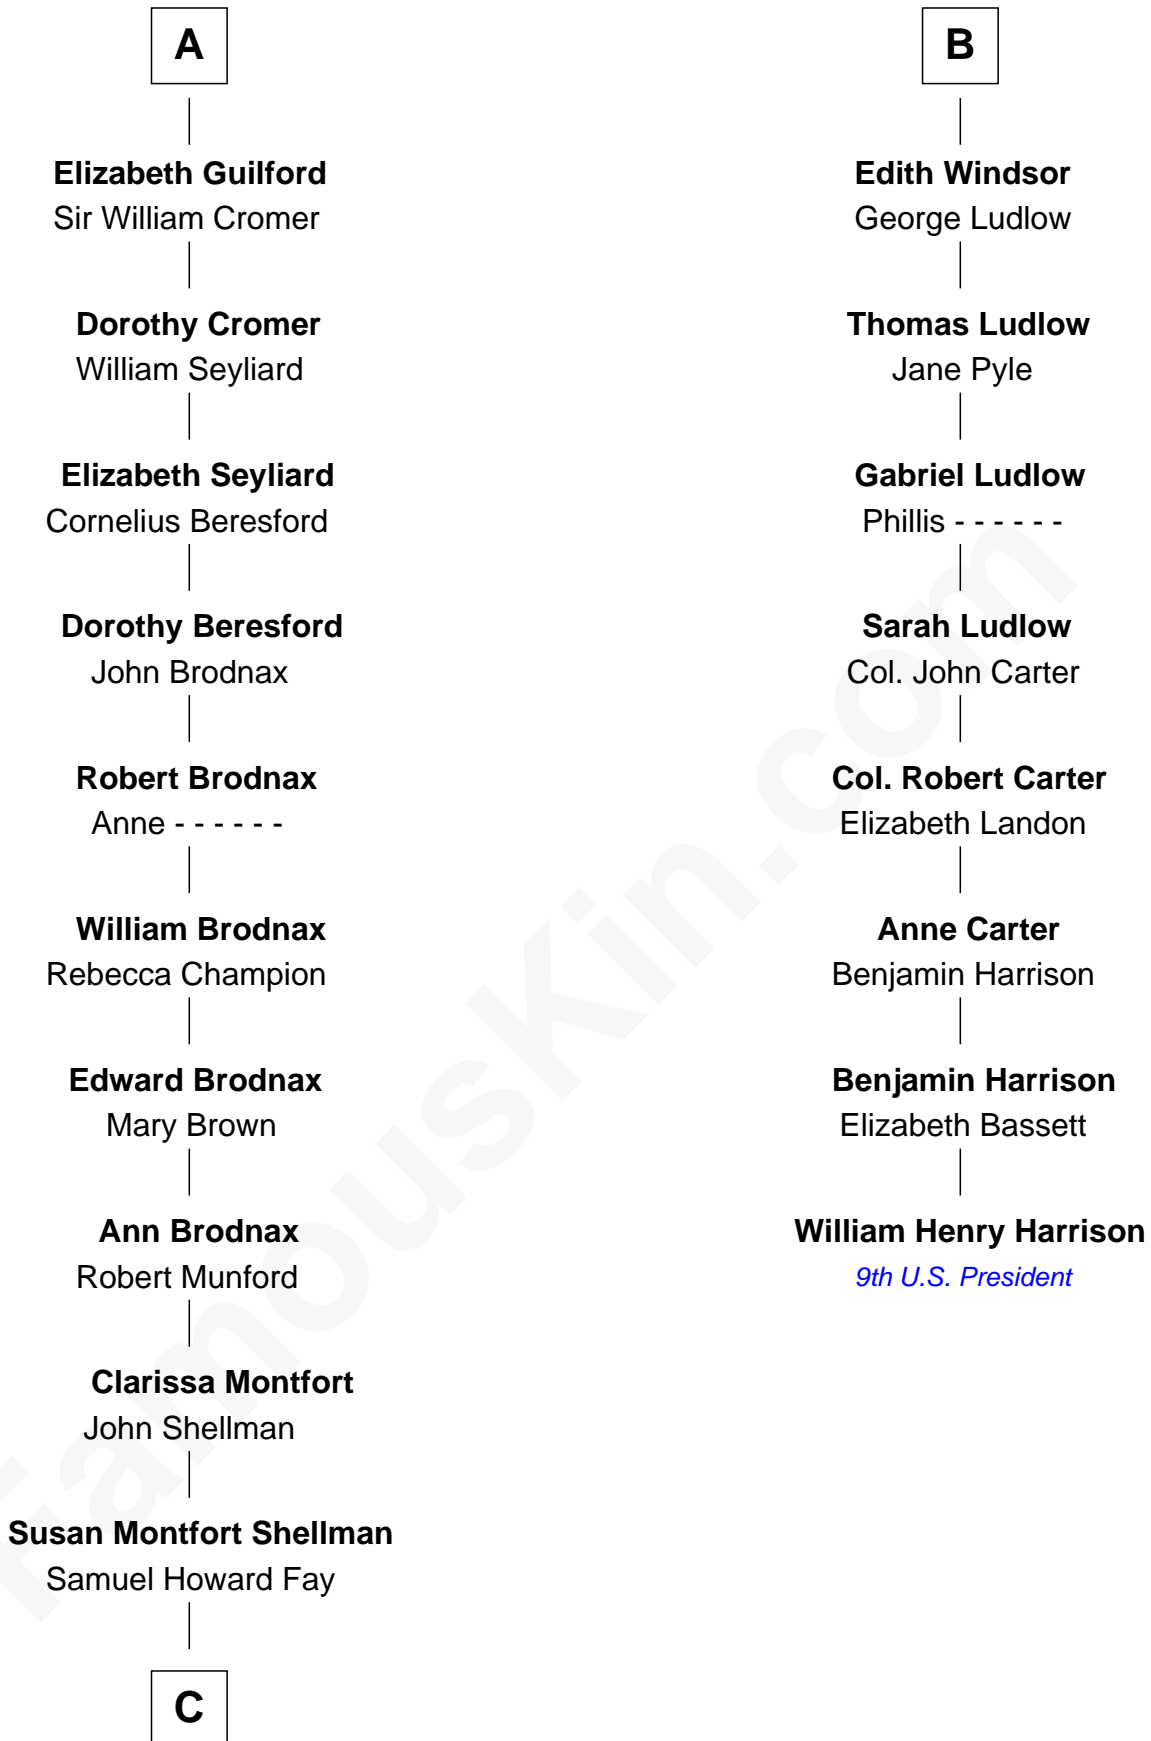

# FamousKin.com Relationship Chart of

**George H. W. Bush**

*41st U.S. President*

14th cousin 6 times removed of

**William Henry Harrison**

*9th U.S. President*

**Sir Hugh de Courtenay**

Agnes de St. John

**Katherine Hungerford**

Sir Richard West

**Sir Thomas West**

Eleanor Copley

**Barbara West**

Sir John Guilford

**A**

**Sir Hugh de Courtenay**

John Andrews

**Elizabeth Andrews**

Sir Thomas de Windsor

**Sir Andrews de Windsor**

Elizabeth Blount

**B**

**C**

—  
**Harriet Eleanor Fay**  
Rev. James Smith Bush

—  
**Samuel Prescott Bush**  
Flora Sheldon

—  
**Prescott Sheldon Bush**  
Dorothy Wear Walker

—  
**George H. W. Bush**  
*41st U.S. President*

FamousKin.com