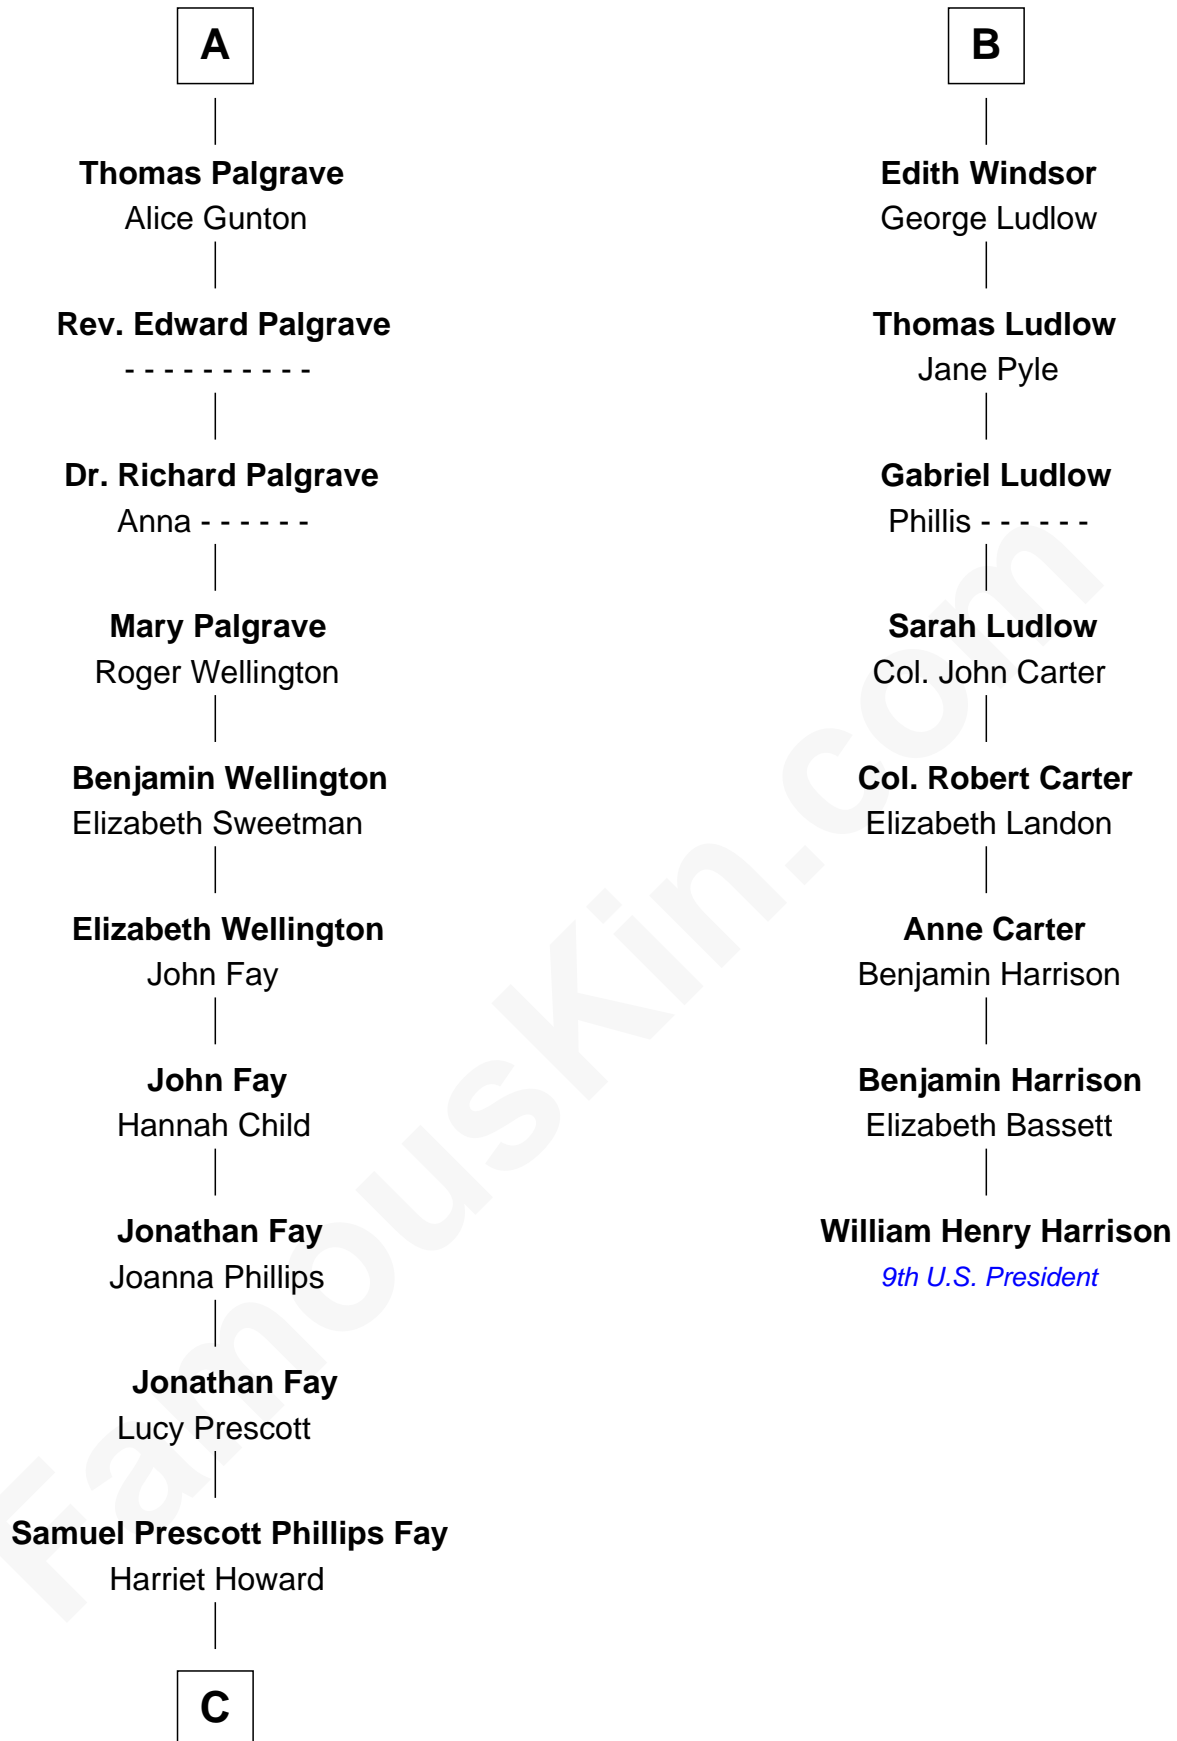

FamousKin.com
Relationship Chart of
George H. W. Bush
41st U.S. President

14th cousin 7 times removed of
William Henry Harrison
9th U.S. President

Humphrey de Bohun
 Elizabeth Plantagenet

Sir William de Bohun
 Elizabeth de Badlesmere

Elizabeth de Bohun
 Sir Richard Fitzalan

Elizabeth Fitzalan
 Sir Robert Goushill

Elizabeth Goushill
 Sir Robert Wingfield

Elizabeth Wingfield
 Sir William Brandon

Eleanor Brandon
 John Glemham

Anne Glemham
 Henry Palgrave

A

Margaret de Bohun
 Sir Hugh de Courtnay

Elizabeth de Courtnay
 Sir Andrew Luttrell

Sir Hugh Luttrell
 Catherine de Beaumont

Elizabeth Luttrell
 John Stratton

Elizabeth Stratton
 John Andrews

Elizabeth Andrews
 Sir Thomas de Windsor

Sir Andrews de Windsor
 Elizabeth Blount

B

C

—
Samuel Howard Fay
Susan Montfort Shellman

—
Harriet Eleanor Fay
Rev. James Smith Bush

—
Samuel Prescott Bush
Flora Sheldon

—
Prescott Sheldon Bush
Dorothy Wear Walker