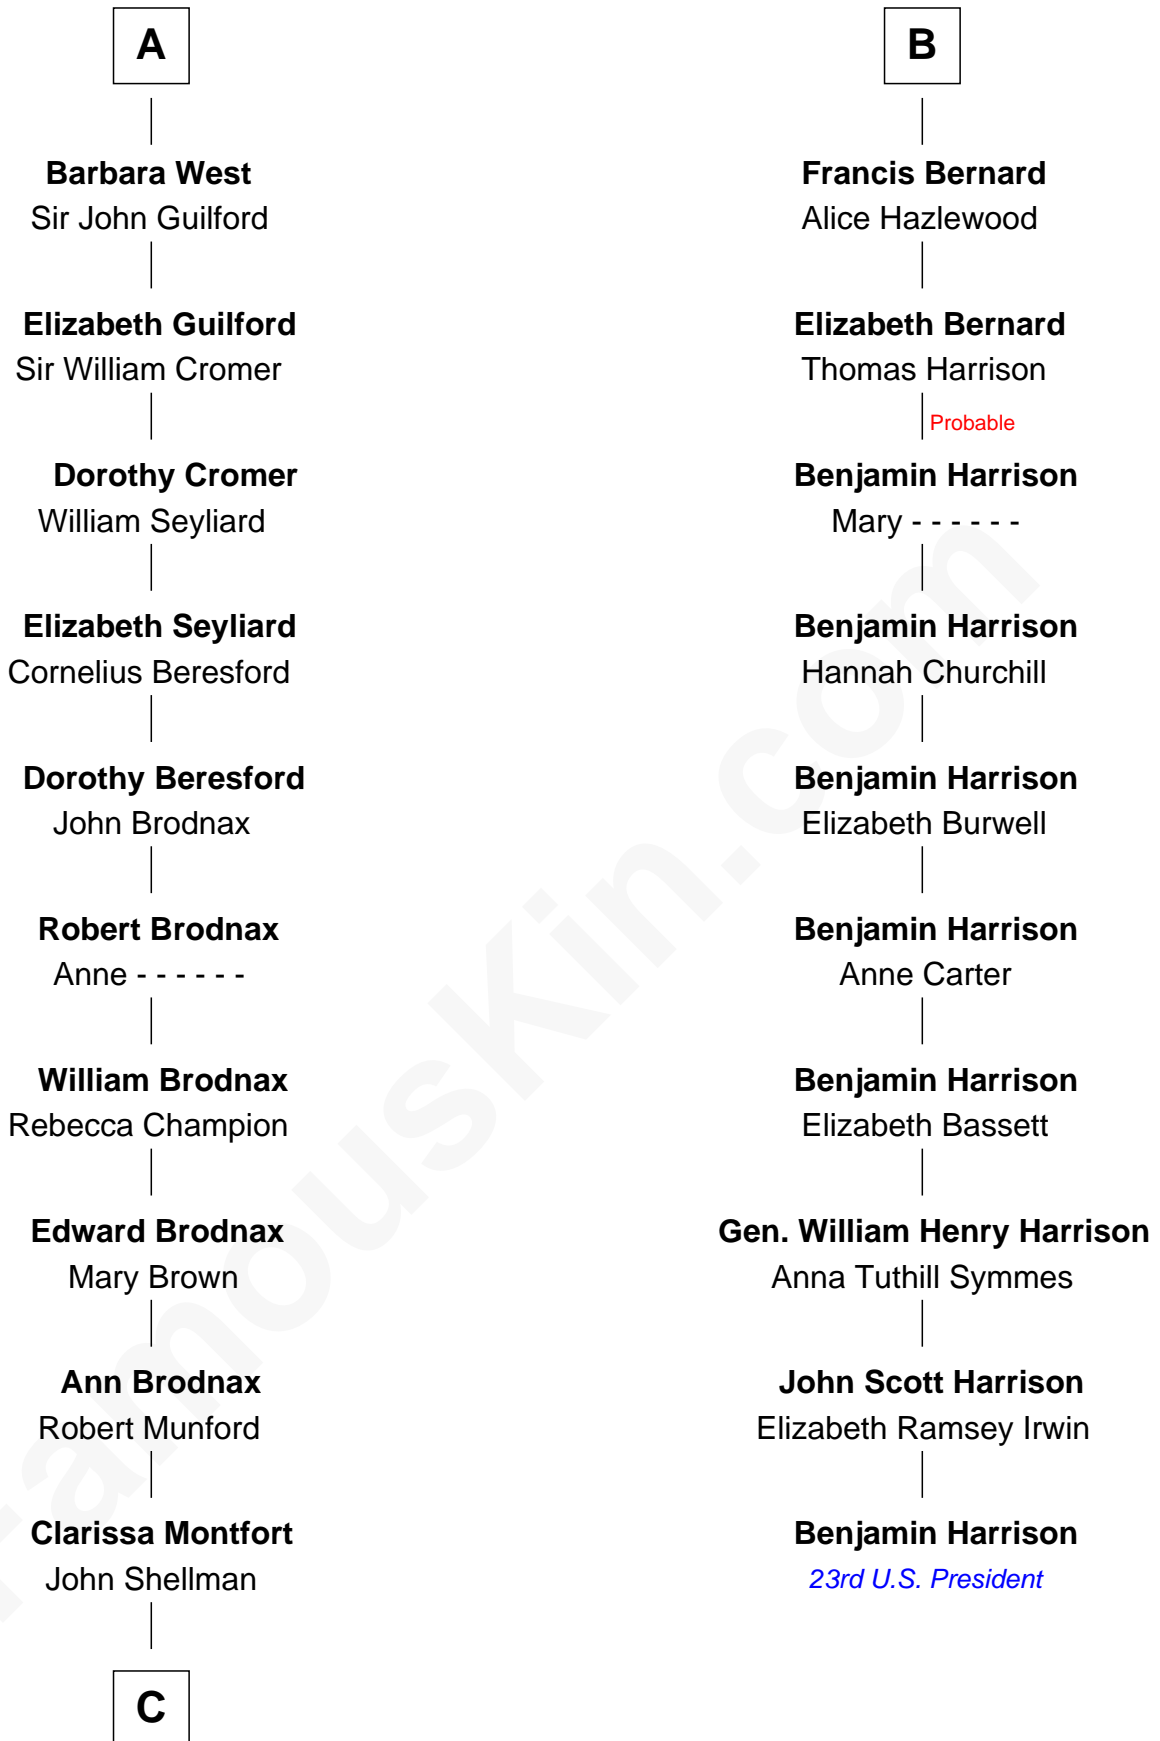

FamousKin.com
Relationship Chart of
George H. W. Bush
41st U.S. President

16th cousin 5 times removed of
Benjamin Harrison
23rd U.S. President

Sir Thomas de Beauchamp
 Katherine de Mortimer

C

—
Susan Montfort Shellman

Samuel Howard Fay

—
Harriet Eleanor Fay

Rev. James Smith Bush

—
Samuel Prescott Bush

Flora Sheldon

—
Prescott Sheldon Bush

Dorothy Wear Walker

—
George H. W. Bush

41st U.S. President

FamousKin.com