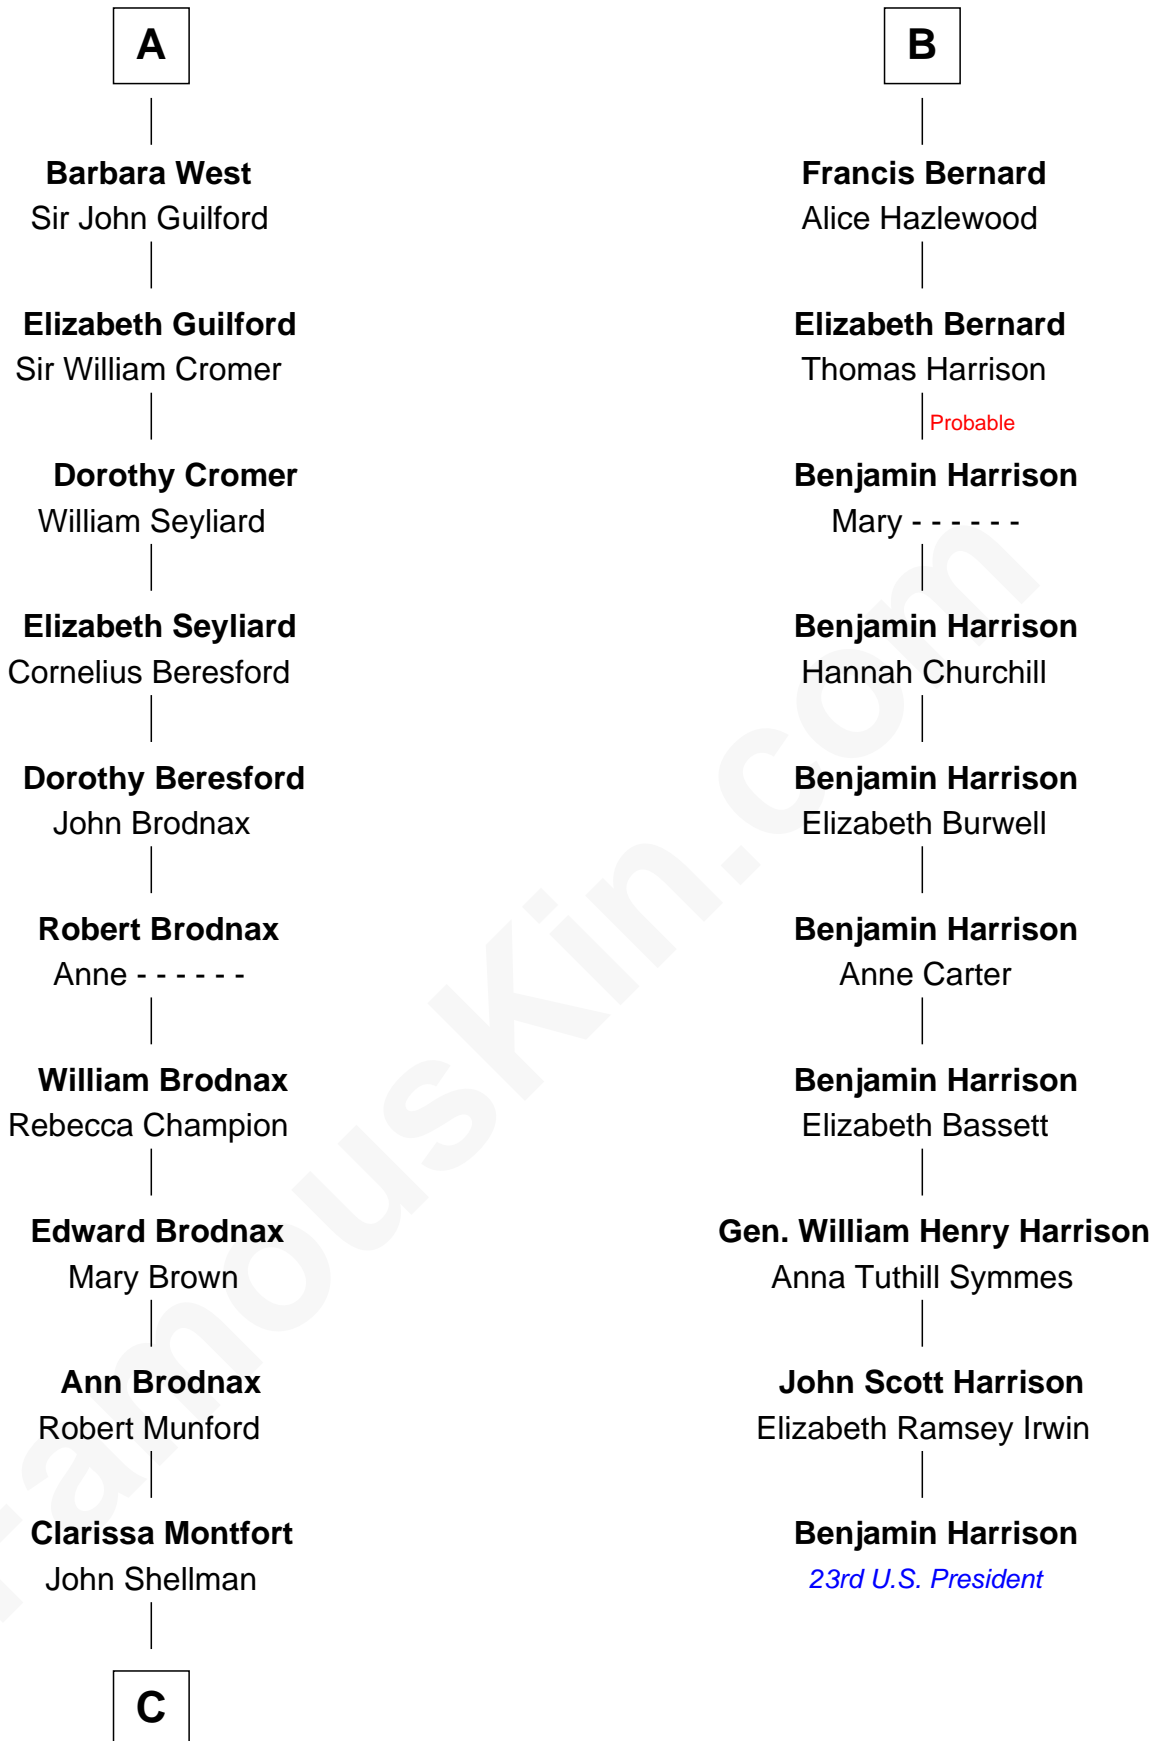

FamousKin.com
Relationship Chart of
George H. W. Bush
41st U.S. President

16th cousin 5 times removed of
Benjamin Harrison
23rd U.S. President

C

—
Susan Montfort Shellman

Samuel Howard Fay

—
Harriet Eleanor Fay

Rev. James Smith Bush

—
Samuel Prescott Bush

Flora Sheldon

—
Prescott Sheldon Bush

Dorothy Wear Walker

—
George H. W. Bush

41st U.S. President

FamousKin.com