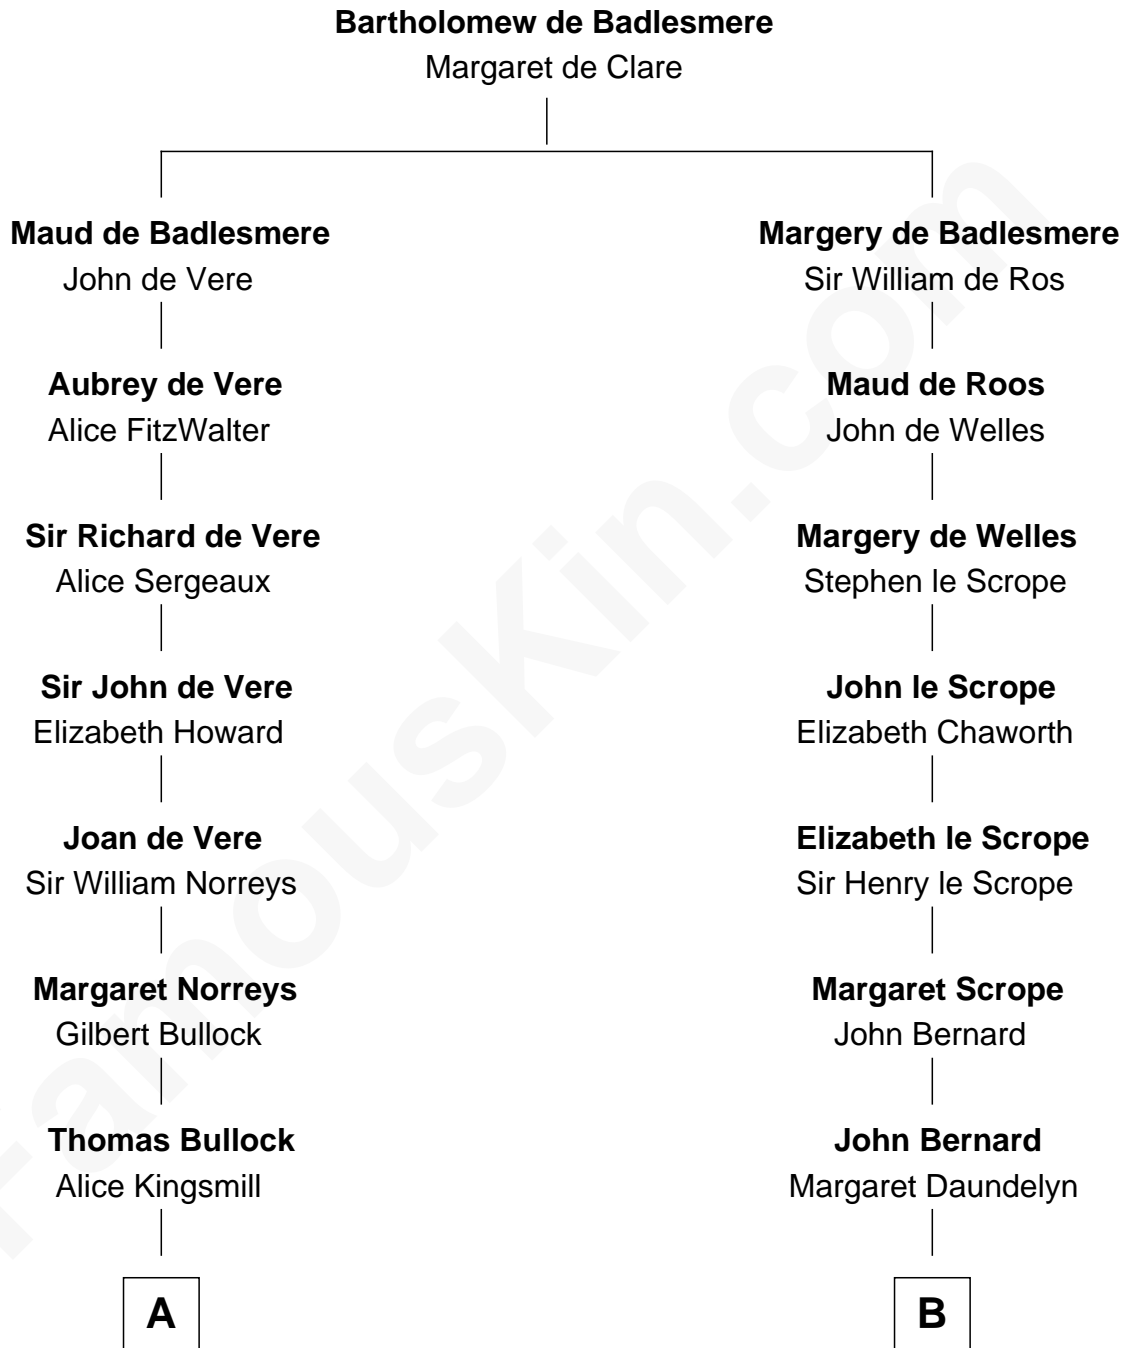

FamousKin.com
Relationship Chart of
George H. W. Bush
41st U.S. President

17th cousin 3 times removed of
Benjamin Harrison
23rd U.S. President

C

Harriet Eleanor Fay
Rev. James Smith Bush

Samuel Prescott Bush
Flora Sheldon

Prescott Sheldon Bush
Dorothy Wear Walker

George H. W. Bush
41st U.S. President

FamousKin.com