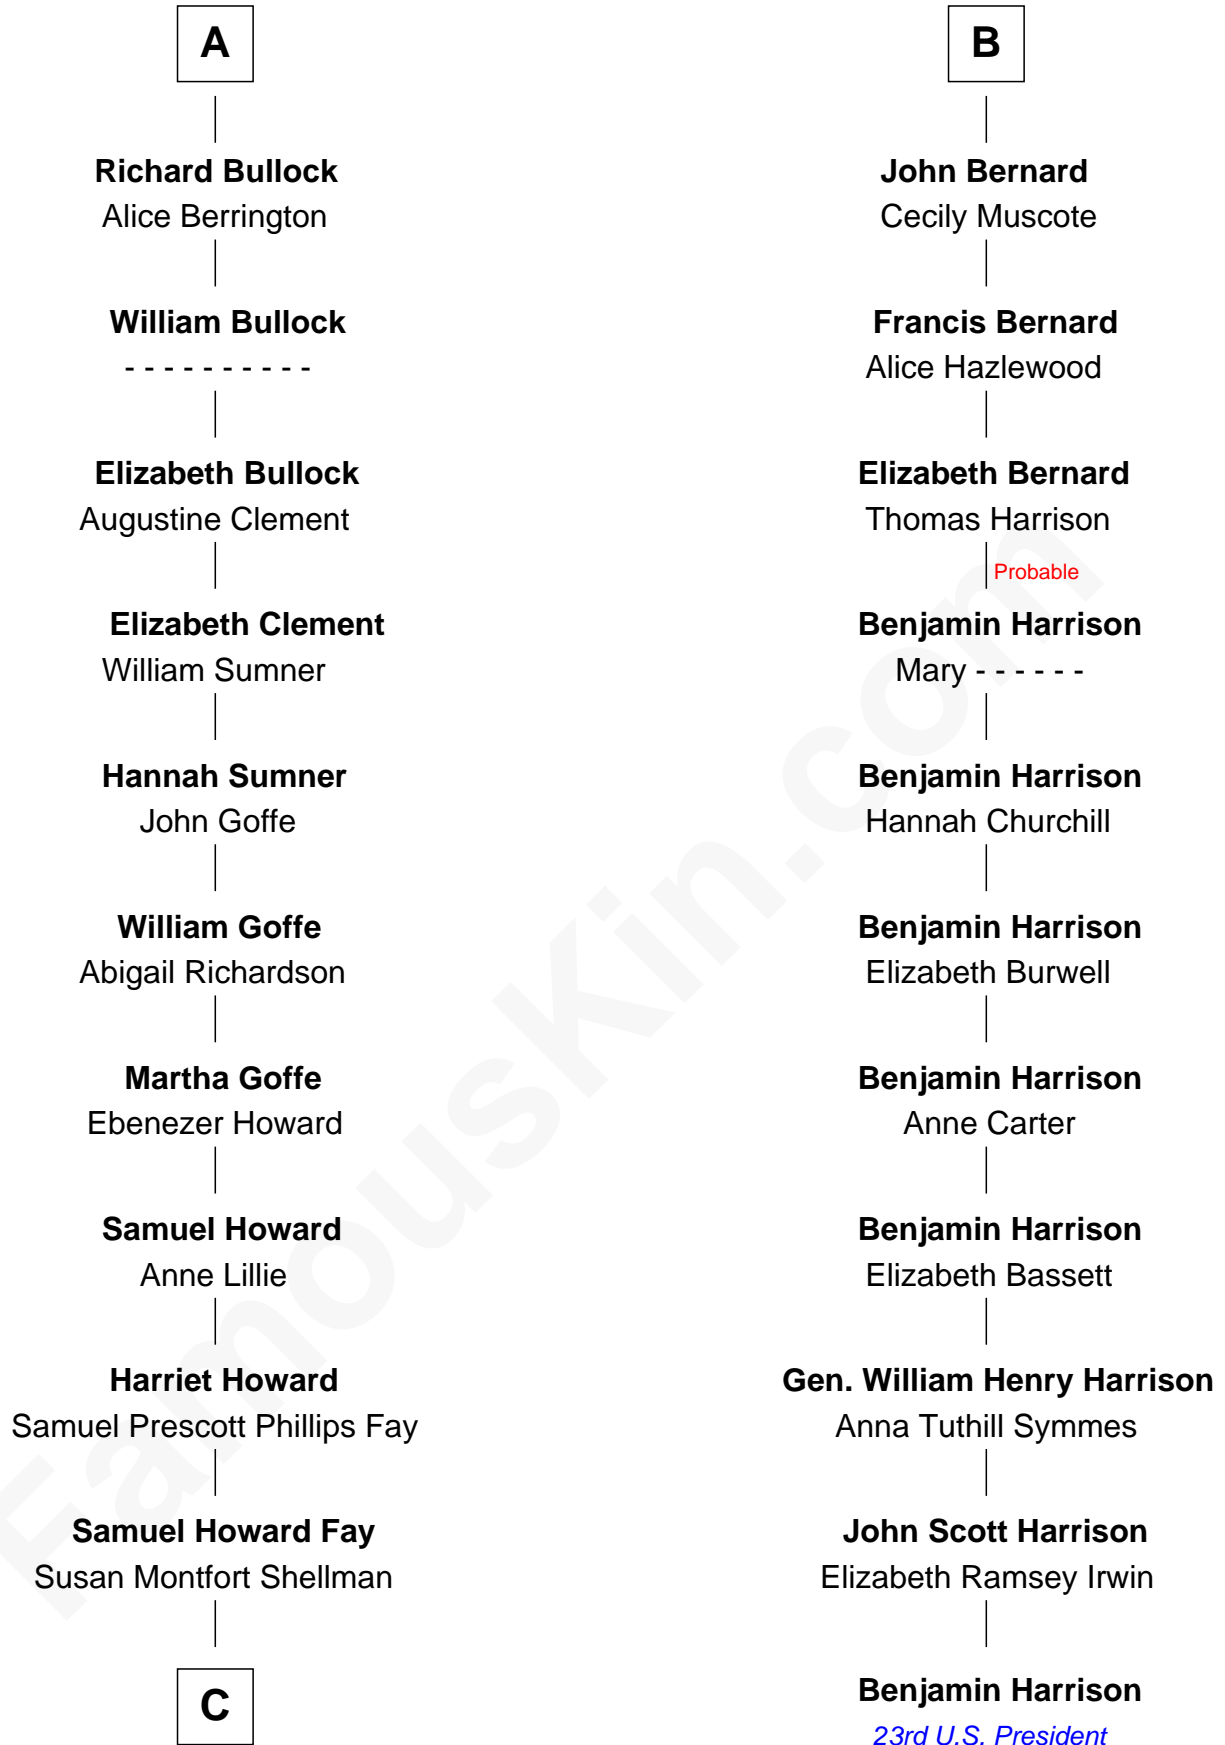

FamousKin.com
Relationship Chart of
George H. W. Bush
41st U.S. President

17th cousin 3 times removed of
Benjamin Harrison
23rd U.S. President

C

Harriet Eleanor Fay
Rev. James Smith Bush

Samuel Prescott Bush
Flora Sheldon

Prescott Sheldon Bush
Dorothy Wear Walker

George H. W. Bush
41st U.S. President

FamousKin.com