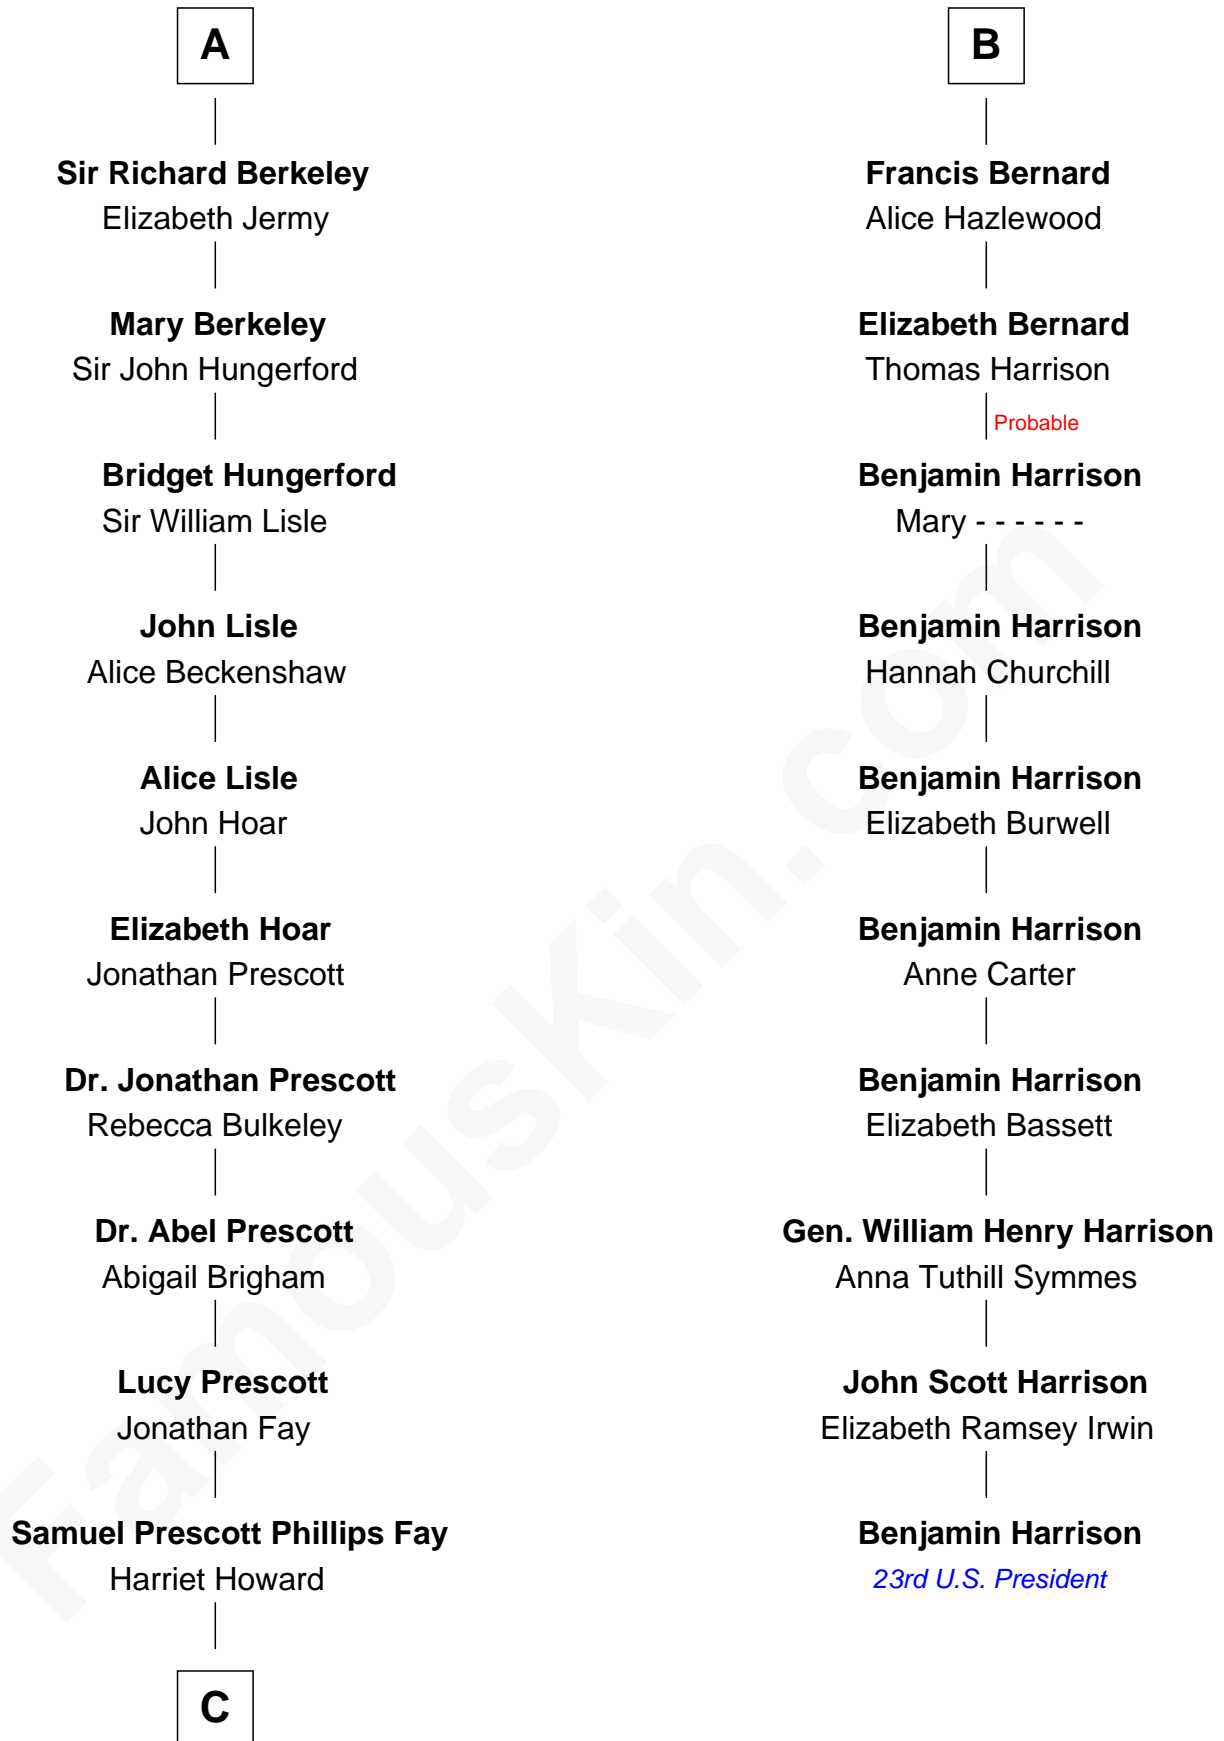

FamousKin.com
Relationship Chart of
George H. W. Bush
41st U.S. President

16th cousin 5 times removed of
Benjamin Harrison
23rd U.S. President

C

—
Samuel Howard Fay
Susan Montfort Shellman

—
Harriet Eleanor Fay
Rev. James Smith Bush

—
Samuel Prescott Bush
Flora Sheldon

—
Prescott Sheldon Bush
Dorothy Wear Walker

—
George H. W. Bush
41st U.S. President

FamousKin.com