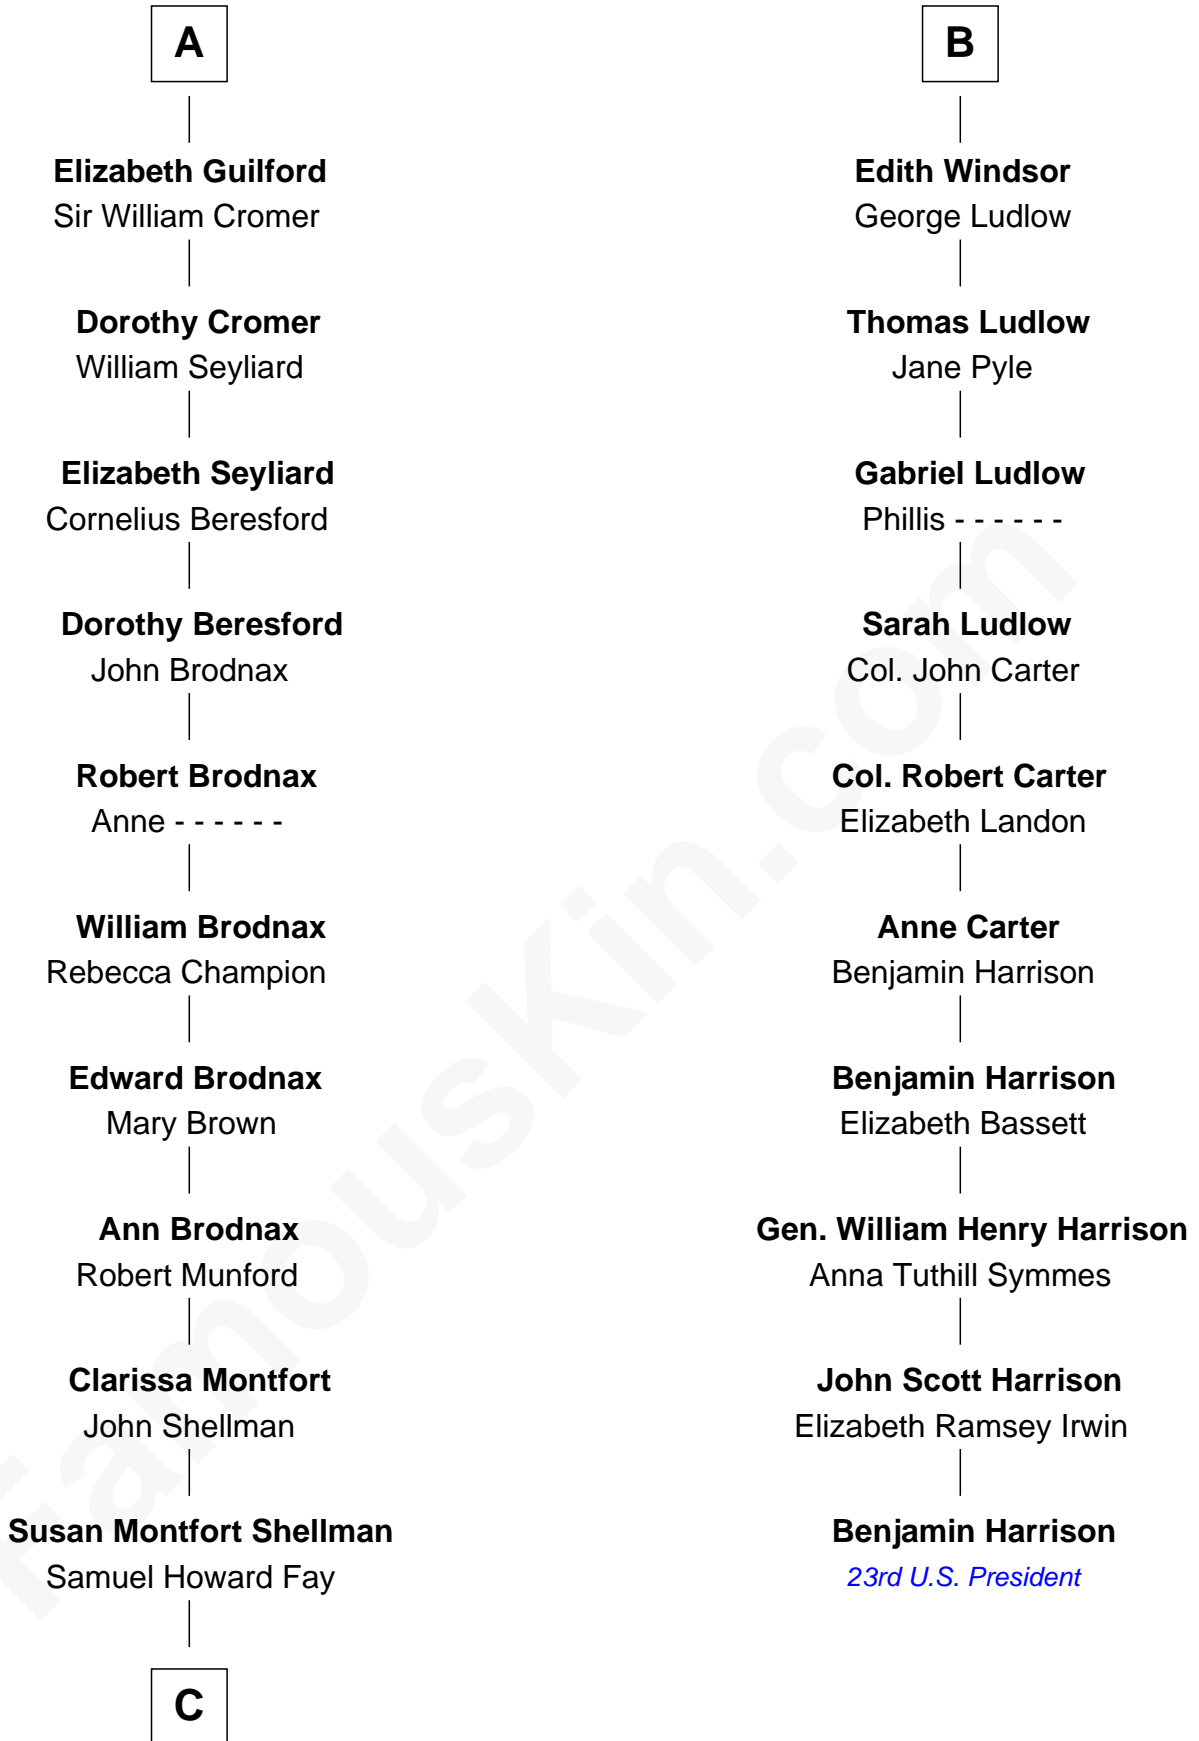

# FamousKin.com Relationship Chart of

**George H. W. Bush**

*41st U.S. President*

16th cousin 4 times removed of

**Benjamin Harrison**

*23rd U.S. President*

**Sir Hugh de Courtenay**

Agnes de St. John

**Katherine Hungerford**

Sir Richard West

**Sir Thomas West**

Eleanor Copley

**Barbara West**

Sir John Guilford

**A**

**Sir Hugh de Courtenay**

John Andrews

**Elizabeth Andrews**

Sir Thomas de Windsor

**Sir Andrews de Windsor**

Elizabeth Blount

**B**

**C**

**Harriet Eleanor Fay**  
Rev. James Smith Bush

**Samuel Prescott Bush**  
Flora Sheldon

**Prescott Sheldon Bush**  
Dorothy Wear Walker

**George H. W. Bush**  
*41st U.S. President*

FamousKin.com