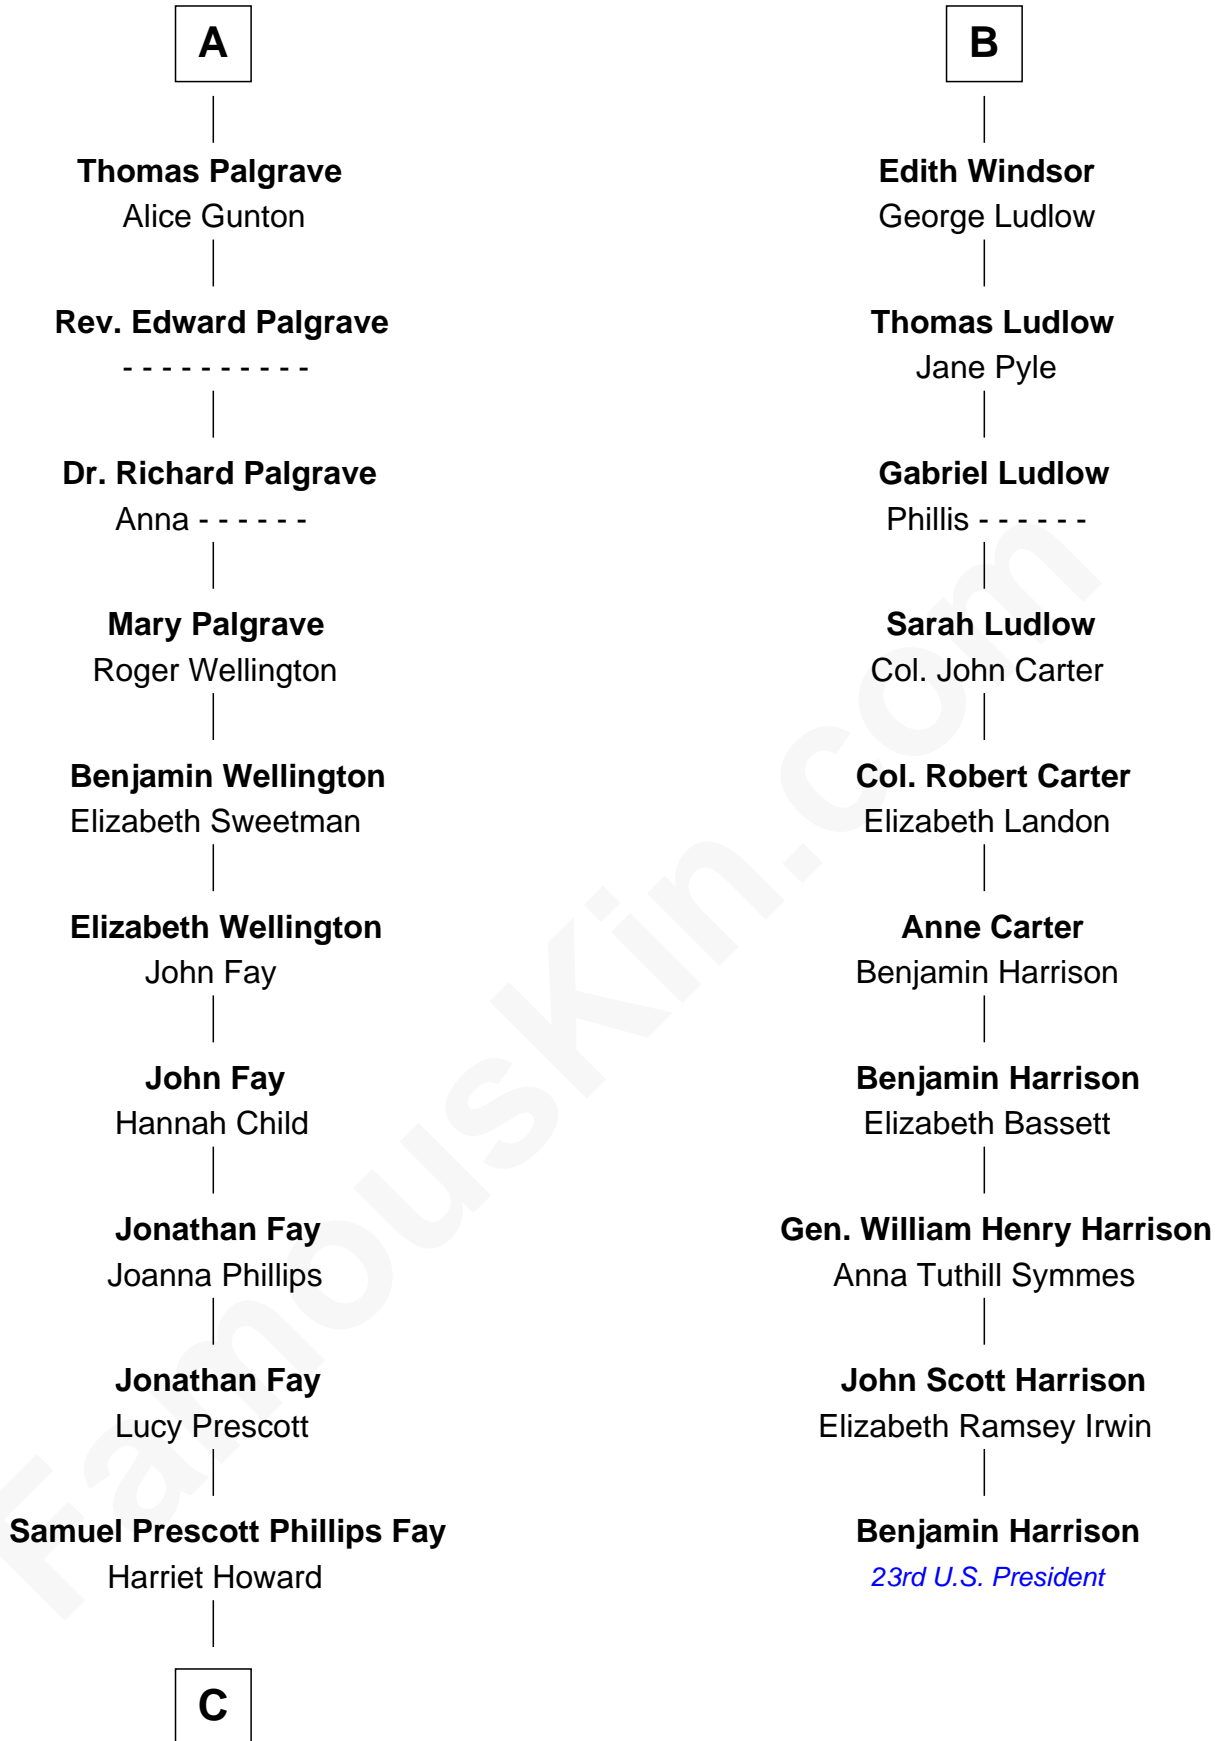

FamousKin.com
Relationship Chart of
George H. W. Bush
41st U.S. President

16th cousin 5 times removed of
Benjamin Harrison
23rd U.S. President

Humphrey de Bohun
 Elizabeth Plantagenet

Sir William de Bohun
 Elizabeth de Badlesmere

Elizabeth Goushill
 Sir Robert Wingfield

Elizabeth Luttrell
 John Stratton

Elizabeth Wingfield
 Sir William Brandon

Elizabeth Stratton
 John Andrews

Eleanor Brandon
 John Glemham

Elizabeth Andrews
 Sir Thomas de Windsor

Anne Glemham
 Henry Palgrave

Sir Andrews de Windsor
 Elizabeth Blount

A

B

C

—
Samuel Howard Fay
Susan Montfort Shellman

—
Harriet Eleanor Fay
Rev. James Smith Bush

—
Samuel Prescott Bush
Flora Sheldon

—
Prescott Sheldon Bush
Dorothy Wear Walker

—
George H. W. Bush
41st U.S. President

FamousKin.com