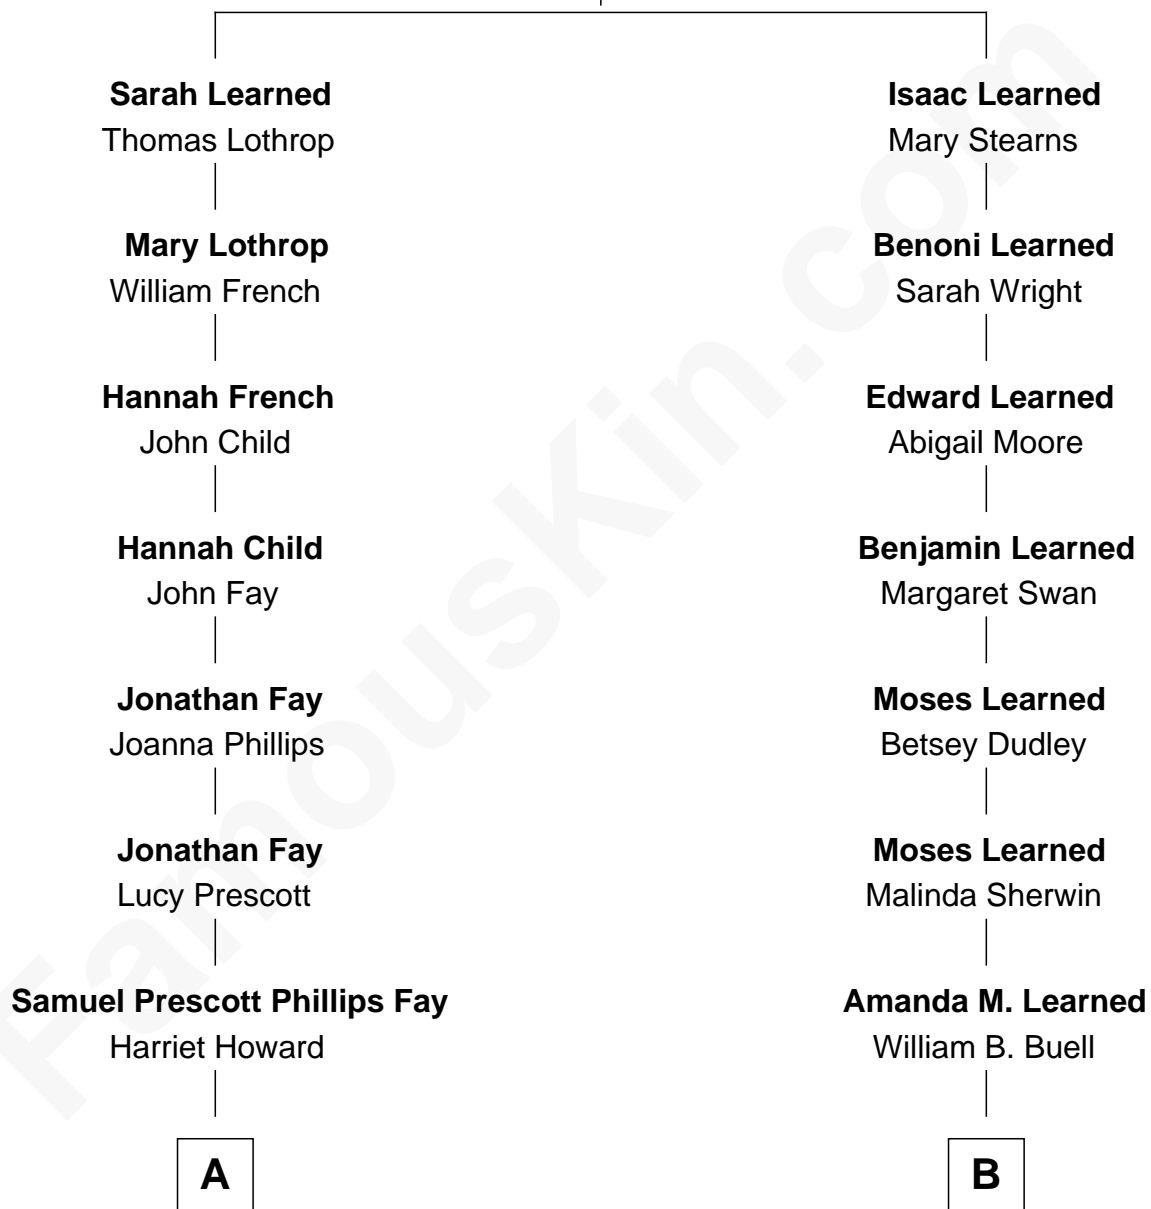

FamousKin.com Relationship Chart of

George H. W. Bush

41st U.S. President

11th cousin of

Liv Tyler

TV and Movie Actress

William Learned
Goodith Gilman

A

Samuel Howard Fay
Susan Montfort Shellman

Harriet Eleanor Fay
Rev. James Smith Bush

Samuel Prescott Bush
Flora Sheldon

Prescott Sheldon Bush
Dorothy Wear Walker

George H. W. Bush
41st U.S. President

B

Herbert W. Buell
Sarah A. Rhoades

Waldo Edgar Buell
Gertrude M. Fairchild

Dr. Harold Lloyd Buell
Dorothea Jean Brown

Beverle Lorence Buell
Steven Victor Tallarico

Liv Tyler
TV and Movie Actress