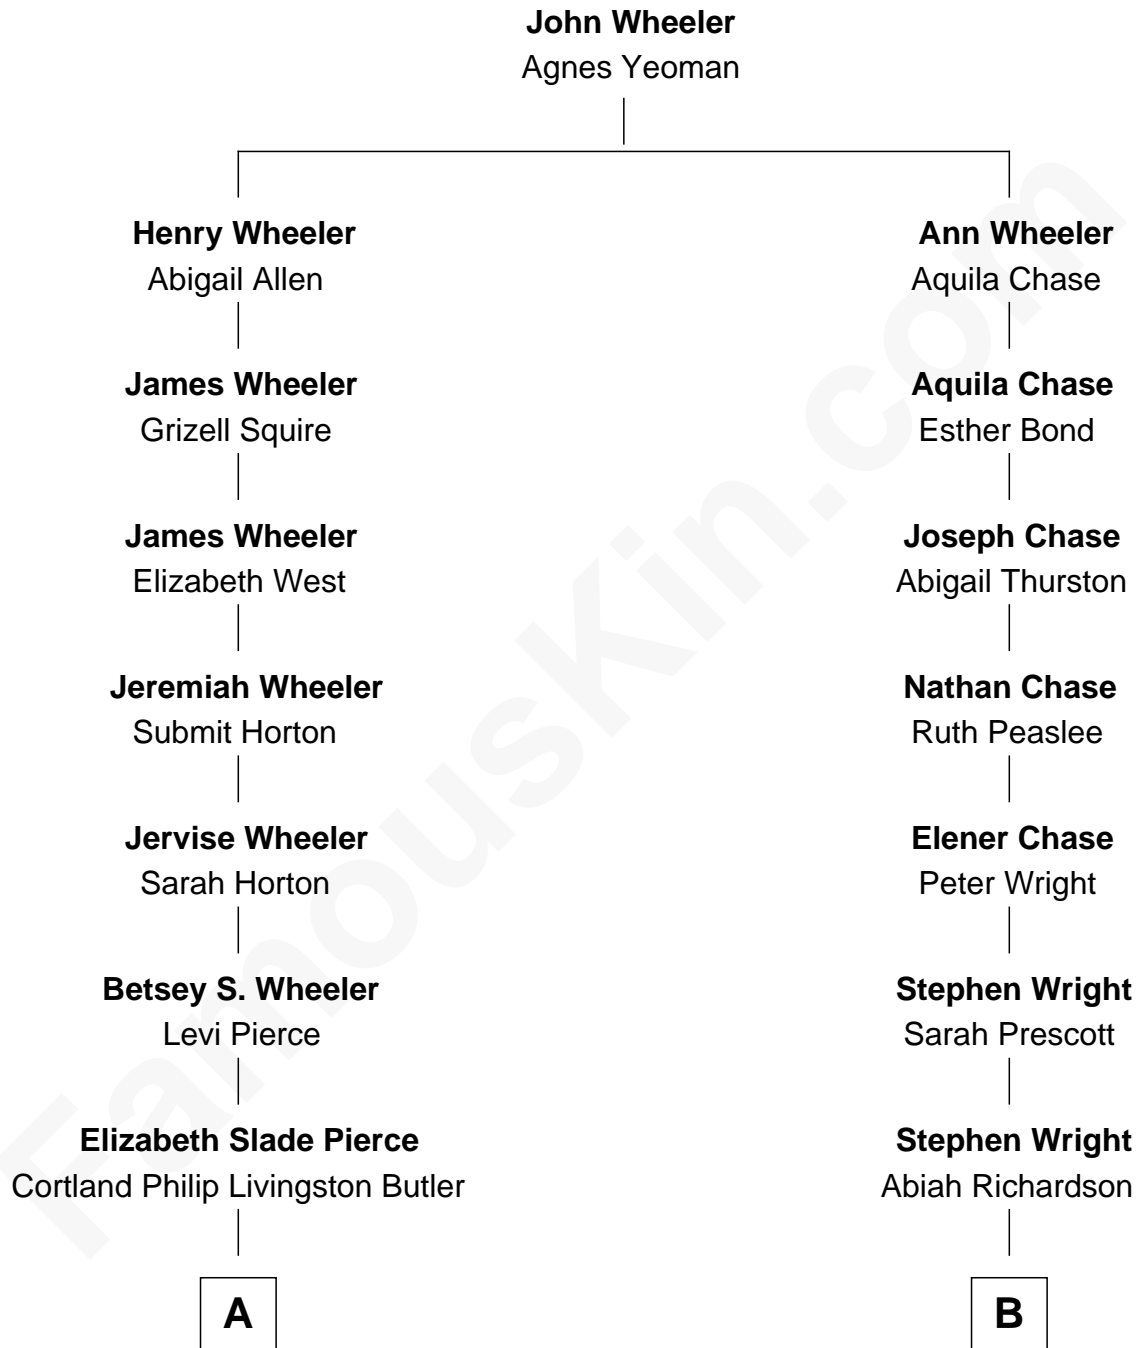

**FamousKin.com**  
**Relationship Chart of**  
**George H. W. Bush**  
*41st U.S. President*

**10th cousin 2 times removed of**  
**Ed Helms**  
*TV and Movie Actor*

**A**

**Mary Elizabeth Butler**  
Robert Emmet Sheldon

**Flora Sheldon**  
Samuel Prescott Bush

**Prescott Sheldon Bush**  
Dorothy Wear Walker

**George H. W. Bush**  
*41st U.S. President*

**B**

**Robert W. Wright**  
Laurine Louise Luke

**Walter Harold Wright**  
Ione Turner

**Inez Emeline Wright**  
George Pullen Jackson

**Frances Helen Jackson**  
Fitzgerald Sale Parker

**Pamela Ann Parker**  
John A. Helms

**Ed Helms**  
*TV and Movie Actor*