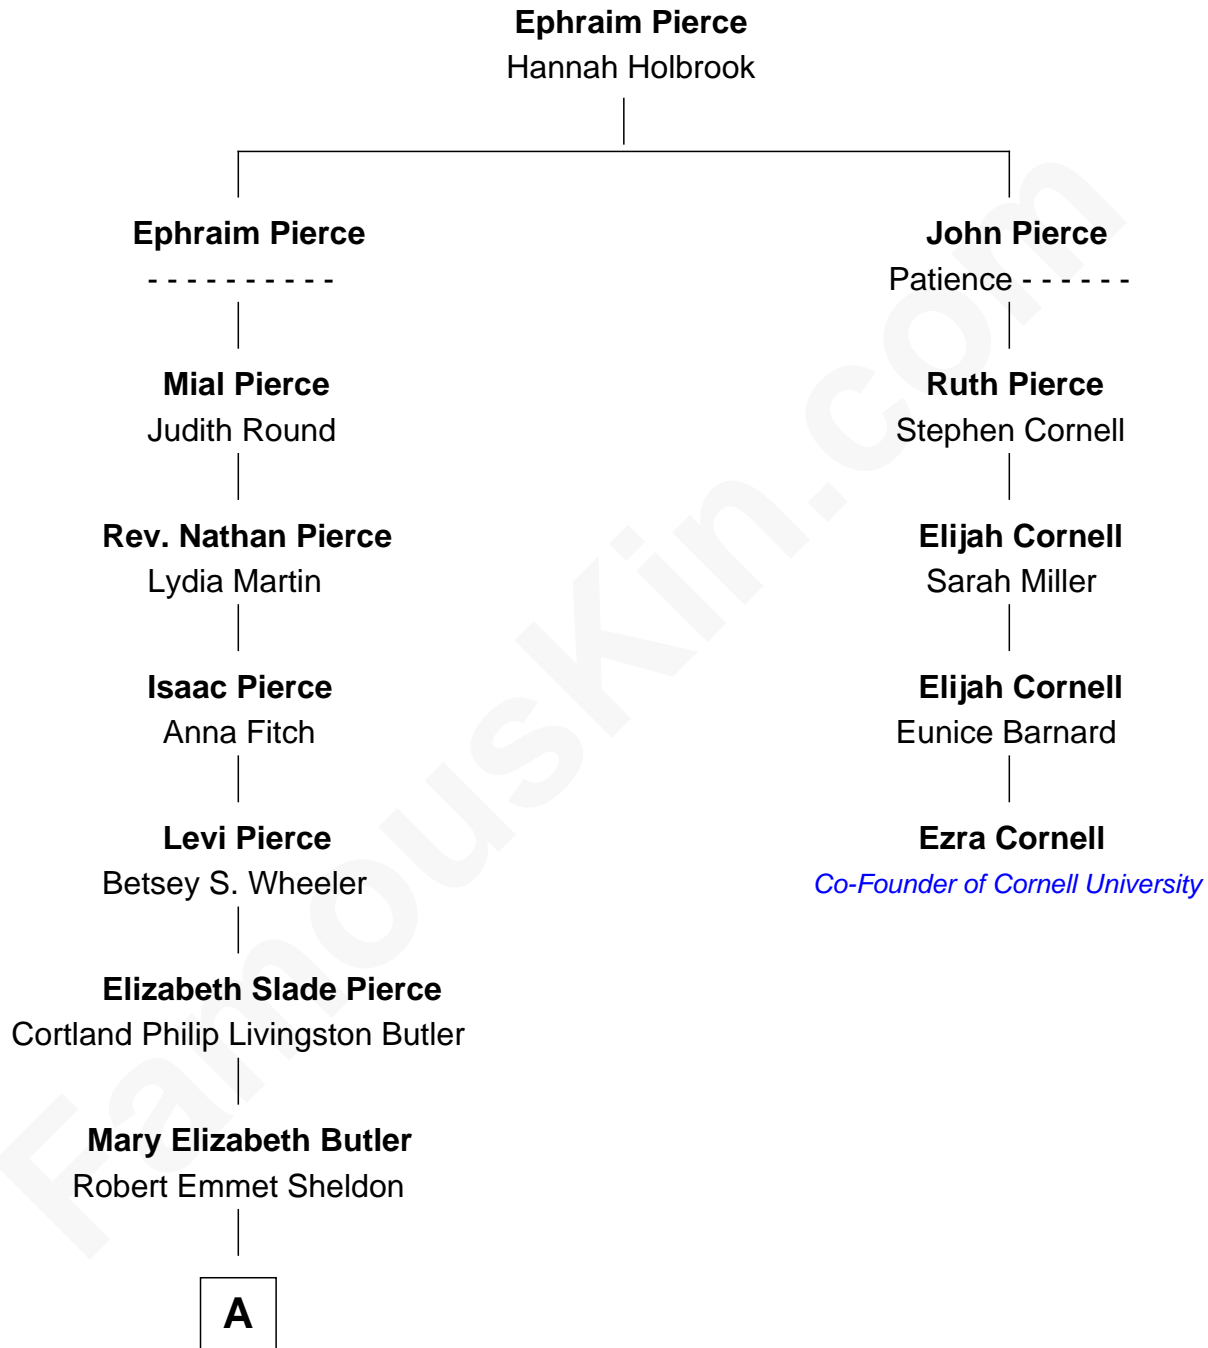

FamousKin.com
Relationship Chart of
George H. W. Bush
41st U.S. President

4th cousin 5 times removed of

Ezra Cornell

Co-Founder of Cornell University, Founder of Western Union

A

—
Flora Sheldon
Samuel Prescott Bush

—
Prescott Sheldon Bush
Dorothy Wear Walker

—
George H. W. Bush
41st U.S. President

FamousKin.com