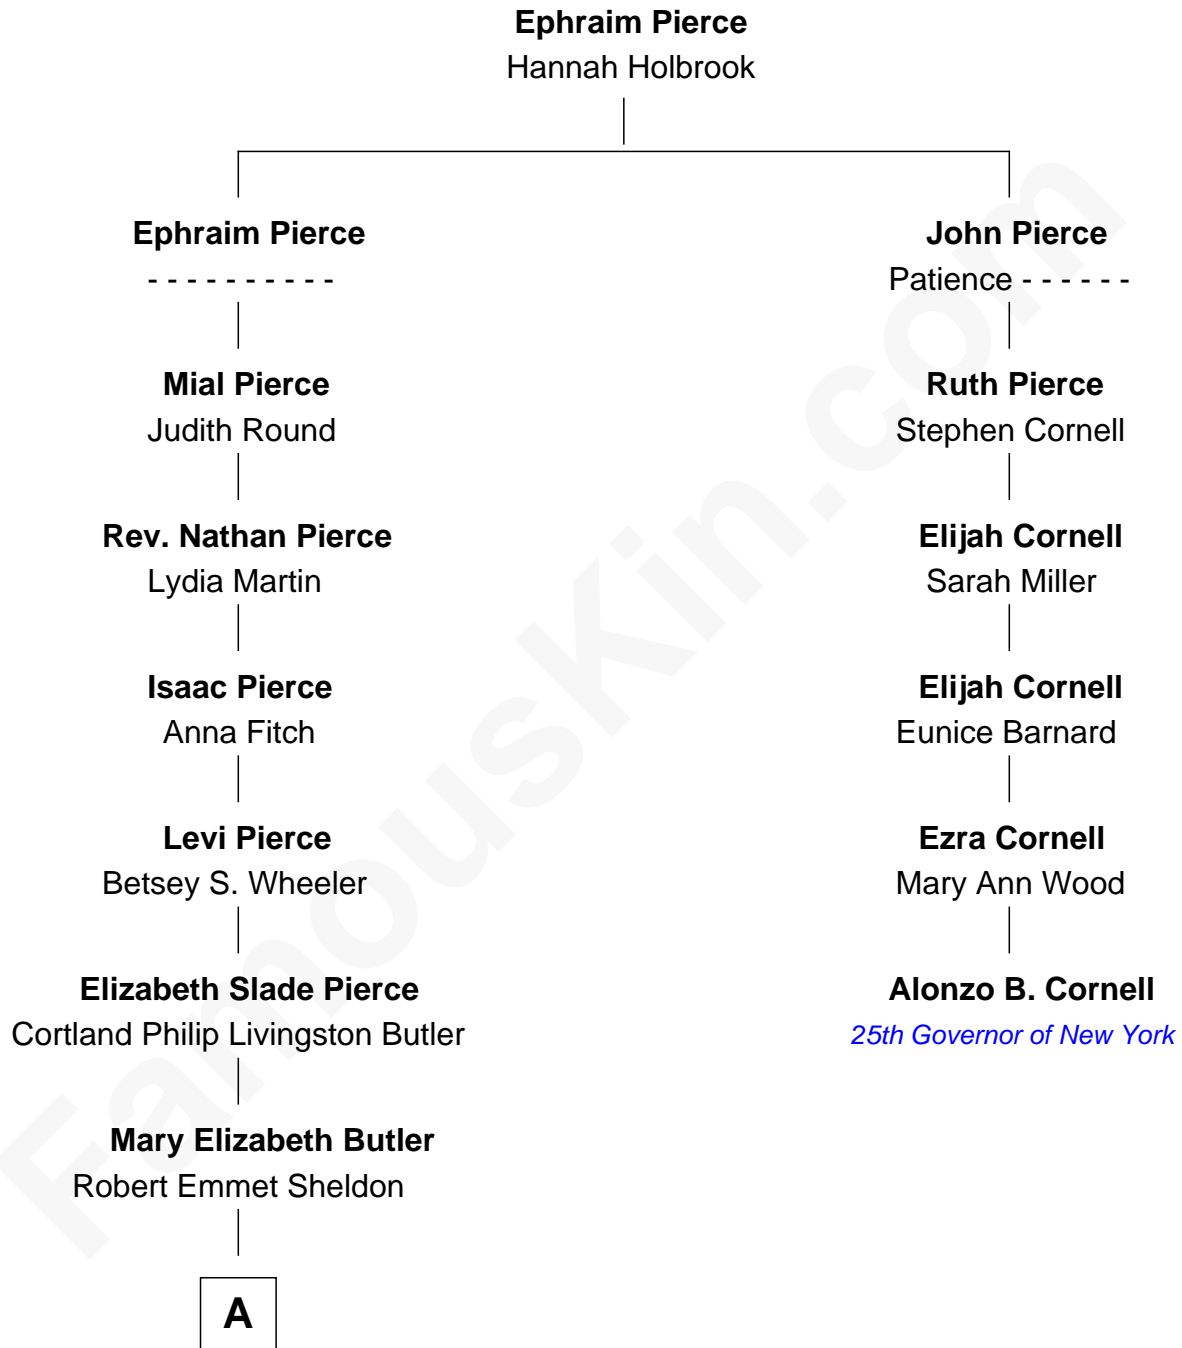

FamousKin.com Relationship Chart of

George H. W. Bush

41st U.S. President

5th cousin 4 times removed of

Alonzo B. Cornell

25th Governor of New York

A

—
Flora Sheldon
Samuel Prescott Bush

—
Prescott Sheldon Bush
Dorothy Wear Walker

—
George H. W. Bush
41st U.S. President

FamousKin.com