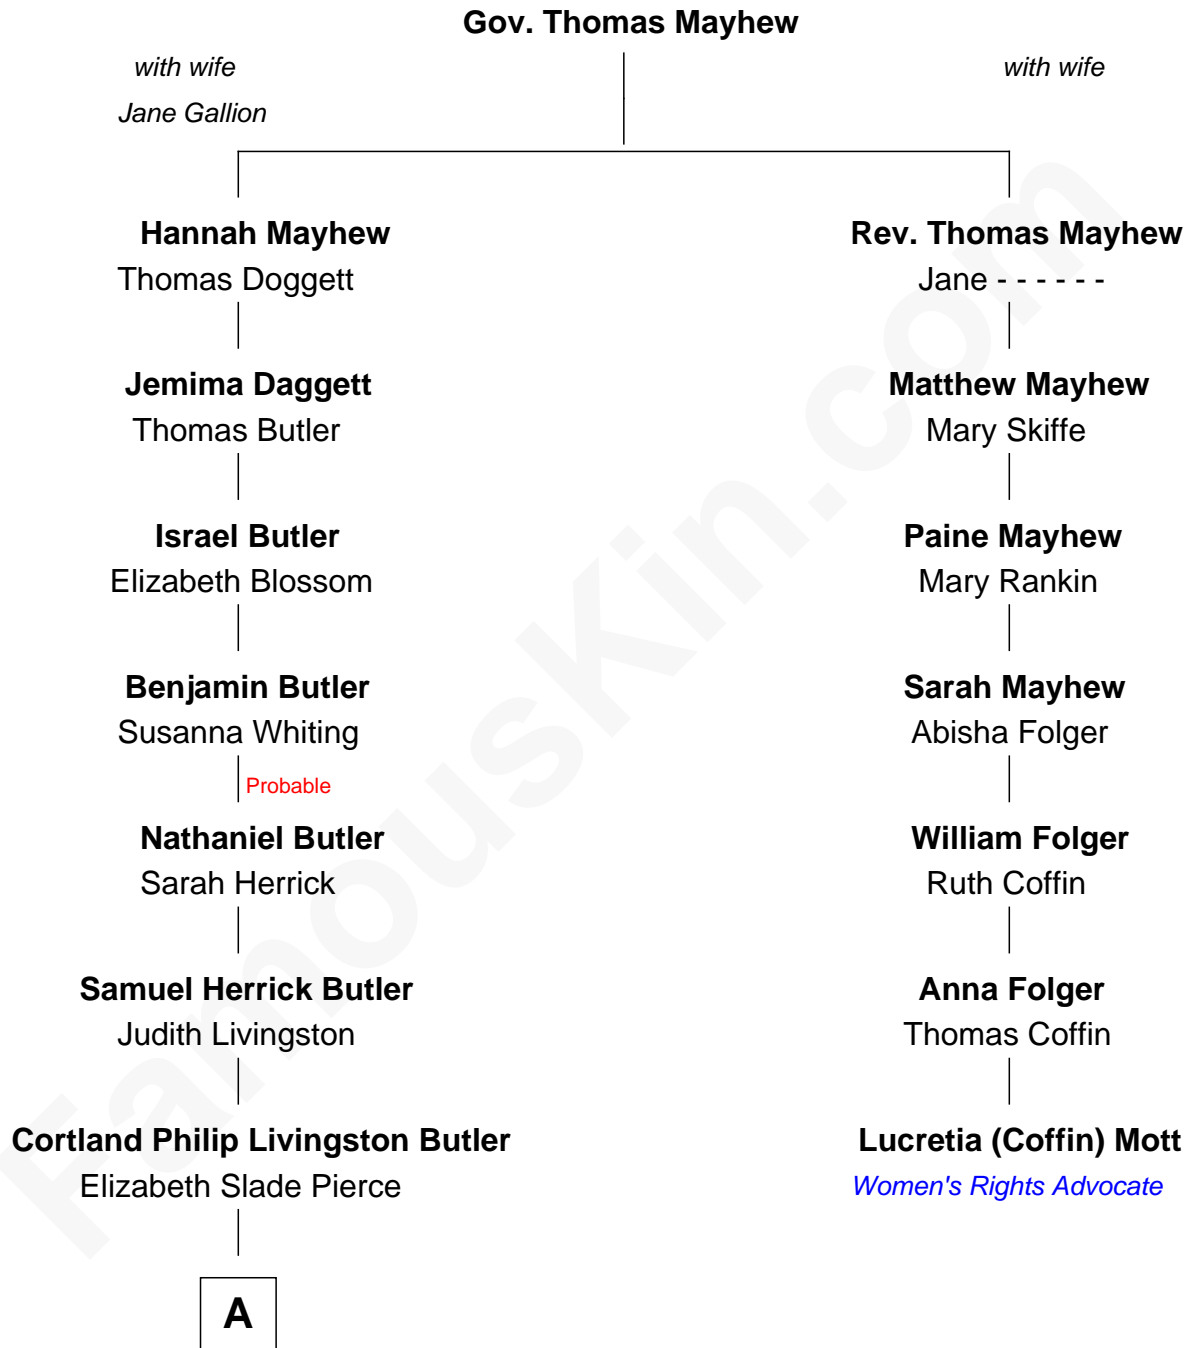

FamousKin.com
Relationship Chart of
George H. W. Bush
41st U.S. President

6th cousin 4 times removed of

Lucretia (Coffin) Mott
Abolitionist and Women's Rights Advocate

A

—
Mary Elizabeth Butler
Robert Emmet Sheldon

—
Flora Sheldon
Samuel Prescott Bush

—
Prescott Sheldon Bush
Dorothy Wear Walker

—
George H. W. Bush
41st U.S. President

FamousKin.com