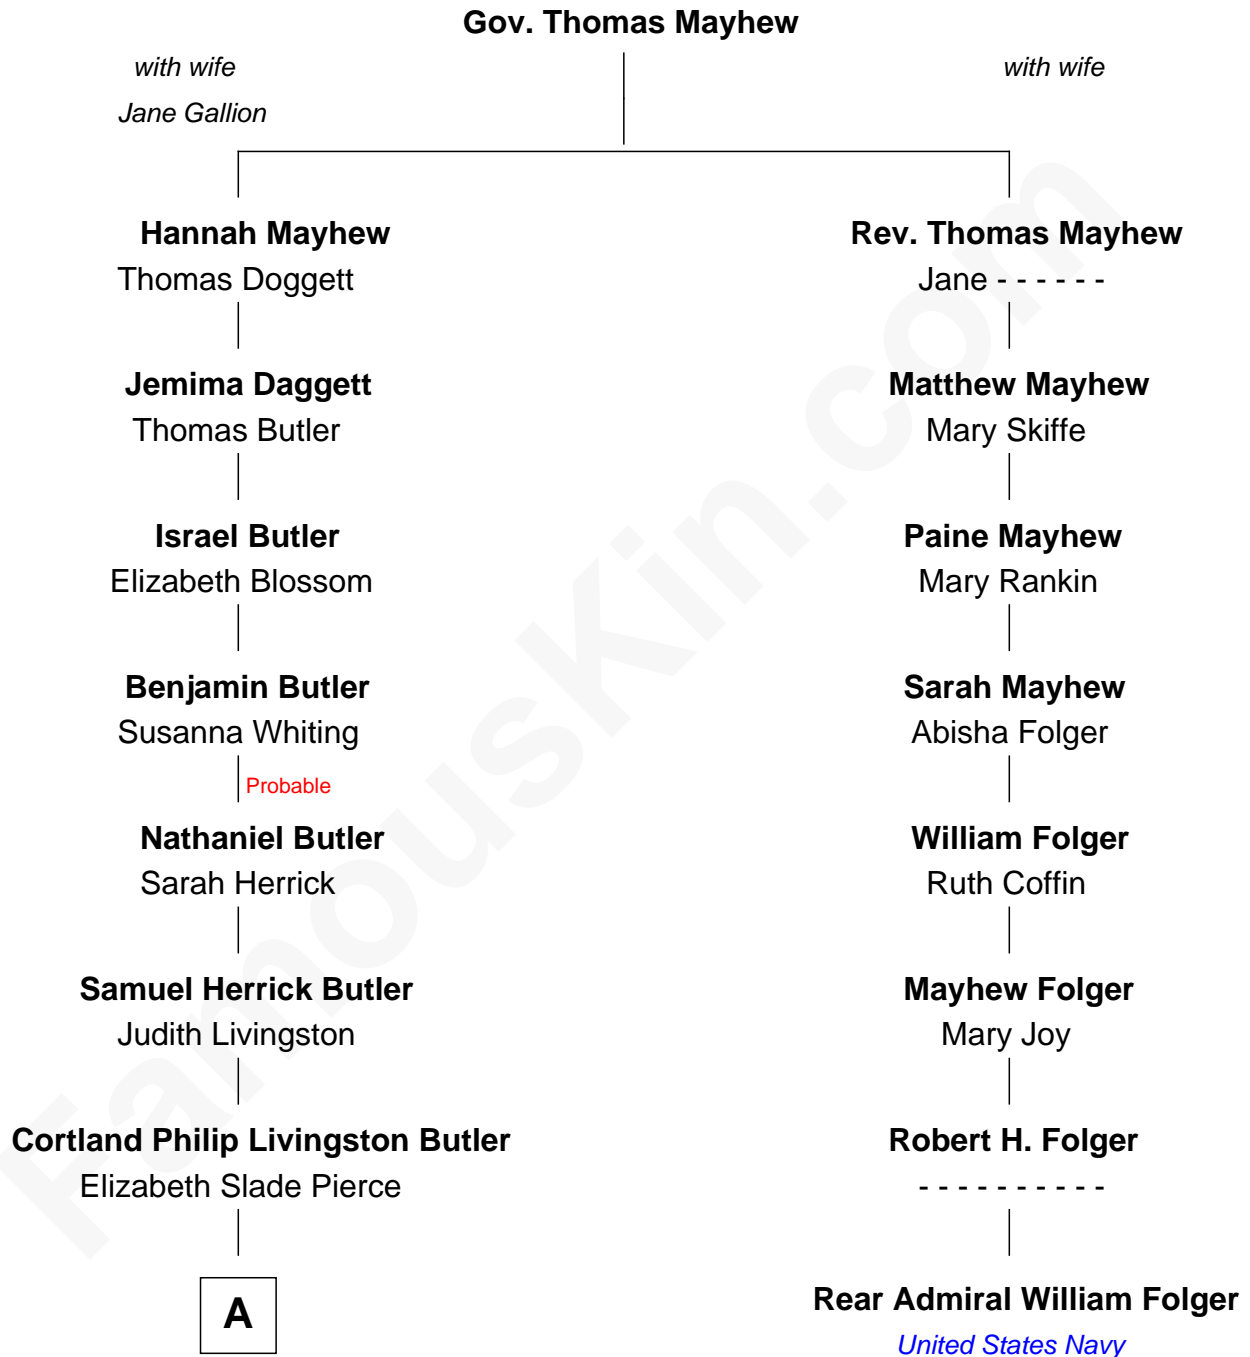

FamousKin.com
Relationship Chart of
George H. W. Bush
41st U.S. President

7th cousin 3 times removed of
Rear Admiral William Folger
United States Navy

A

—
Mary Elizabeth Butler
Robert Emmet Sheldon

—
Flora Sheldon
Samuel Prescott Bush

—
Prescott Sheldon Bush
Dorothy Wear Walker

—
George H. W. Bush
41st U.S. President

FamousKin.com